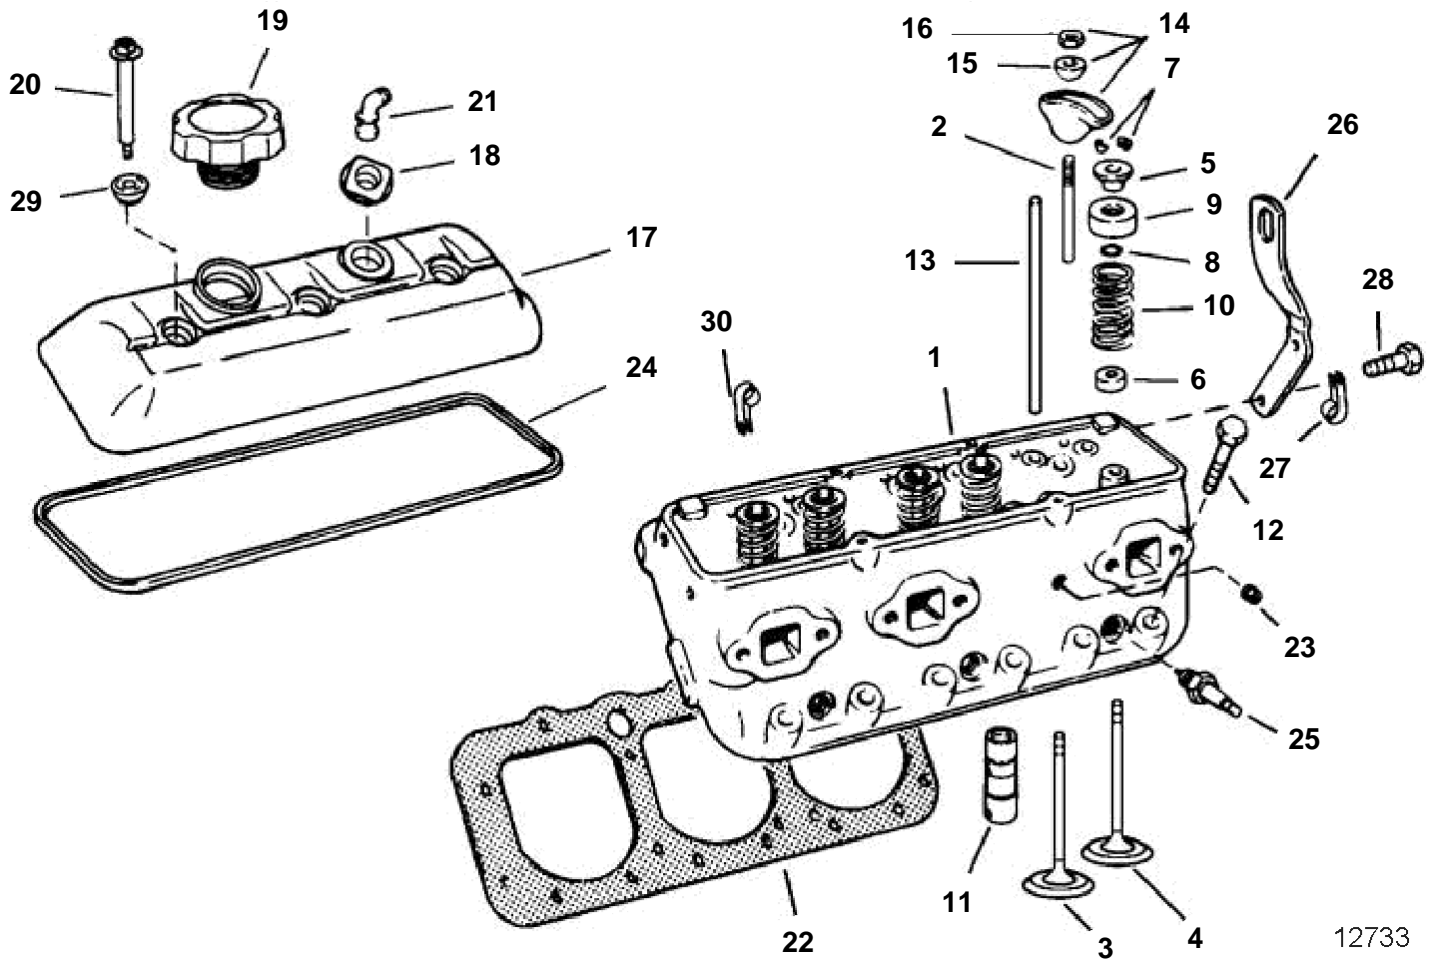

4.3GLPHUB, 4.3GSPHUB, 4.3GSPHUS, 4.3GIPHUSCE

12733

4.3GLPHUB, 4.3GSPHUB, 4.3GSPHUS, 4.3GIPHUSCE

REF	PART NO.	QTY	DESCRIPTION	NOTES
1	3854945	1	Cylinder head	
2	3850844	6	Stud, Rocker arm	
3	3852449	8	Inlet valve, 0.015 in. OS	
		8	Exhaust valve, 0.030 in. OS	
	3852450	8	Inlet valve, 0.030 in. OS	
	3852451	4	Inlet valve, Standard	
4	3850390	6	Exhaust valve, 0.015 in. OS	
	3850392	6	Exhaust valve, Standard	
5	3853228	6	Valve spring washer, Intake valve spring	
	3853229	8	Rotator, Exhaust valve spring	
6	3853226	6	Seal, Valve stem	
	3853645	6	Seal, 0.015 in. OS	
		6	Seal, 0.030 in. OS	
7	3855823	24	Valve cotter, Valve stem	
8	3854956	12	Seal, Valve stem	
9		12	Shield, Valve stem	
10	3853227	16	Valve spring	
11	3850385	12	Lifter	
12	3853230	10	Lock screw, Cylinder head, 3-3/4 in	
	3853231	4	Lock screw, Cylinder head, 3 in	
13	3853170	12	Push rod, Rocker arm	
14	3854943	1	Rocker arm	
15	3853193	12	Ball, Rocker arm	
16	3853649	12	Nut, Rocker arm	
17	3854949	1	Valve cover, Port	
	3854948	1	Valve cover, Starboard	
18	3854947	6	Grommet, Valve cover	
19	3854944	1	Oil filler cap	
20	3854946	6	Screw, Valve cover	
21	3852104	2	Elbow, Valve cover	
22	3854299	2	Cyl.head.gasket, Cylinder head	
23	3852471	1	Plug, Engine block	
24	3854942	2	Gasket, Valve cover	
25	3851840	1	Spark plug kit, 6-pack	Gi
	3851859	1	Spark plug kit, 6-pack	GL/GS
	3851860	1	Spark plug kit, 24-pack	GL/GS
	3851863	1	Spark plug kit, 24-pack	Gi
26	3853311	1	Bracket, Port, rear	
27	3852092	1	Clamp, Engine cable to cyl. head	
28	3853557	2	Screw, Lift bracket	
29	3855020	6	Grommet, Valve cover screw	
30	3852837	1	Clamp, PS hoses to head	