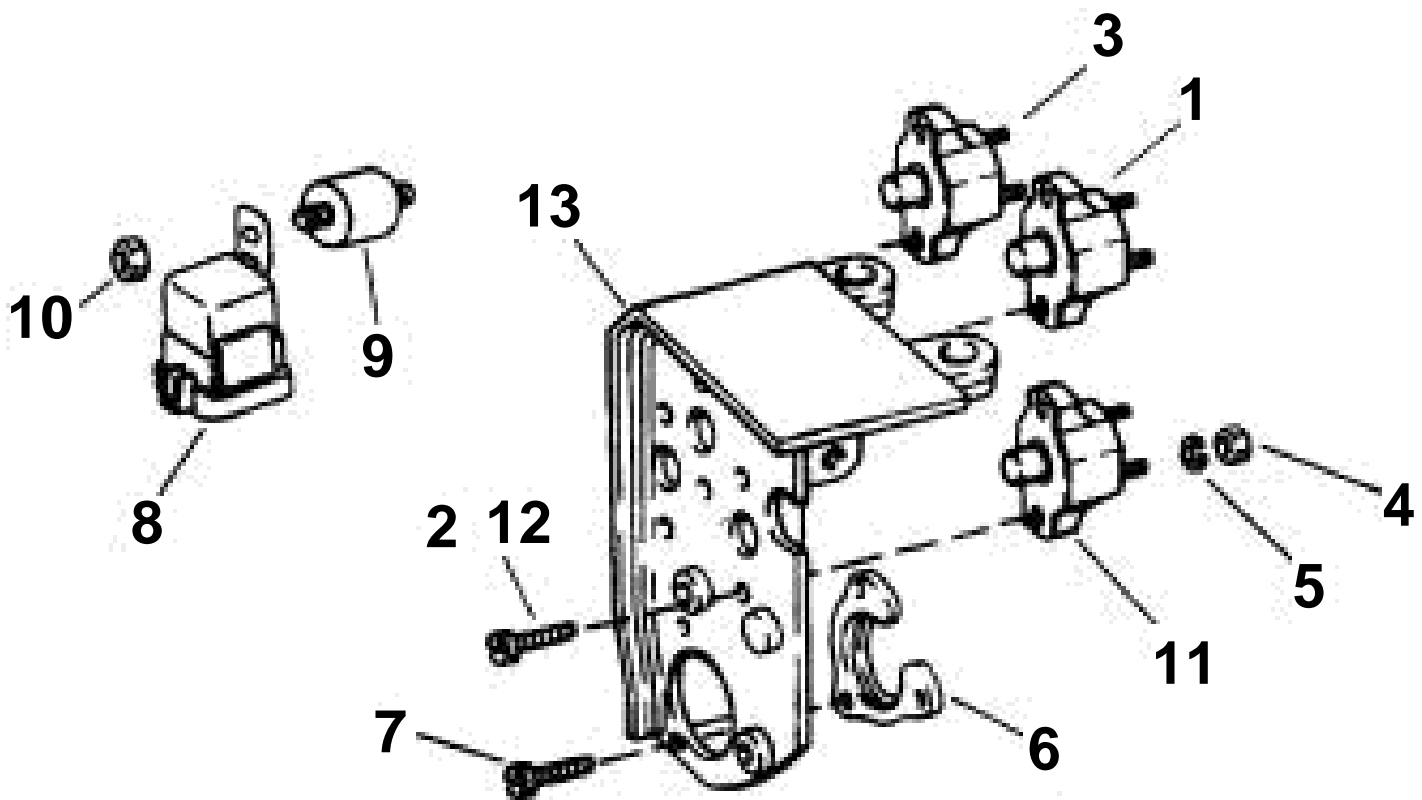

4.3GIPHUSCE

**4.3GIPHUSCE**

REF	PART NO.	QTY	DESCRIPTION
1	3854162	1	Breaker, 12.5 amp
2	3853620	4	Screw
3	3854186	1	Breaker, 60 Amp
4	3852064	6	Nut, Circuit breaker terminals
5	3852001	6	Lock washer, Circuit breaker
6	3852825	1	Retainer
7	3852208	1	Screw, Engine harness
8	3854138	1	Relay, Starter
9	3850234	1	Isolator, Starter relay
10	3852118	1	Nut, Starter relay
11	3854164	1	Breaker, 50 amp
12	3853620	2	Screw
13	3850455	1	Bracket, Engine cable