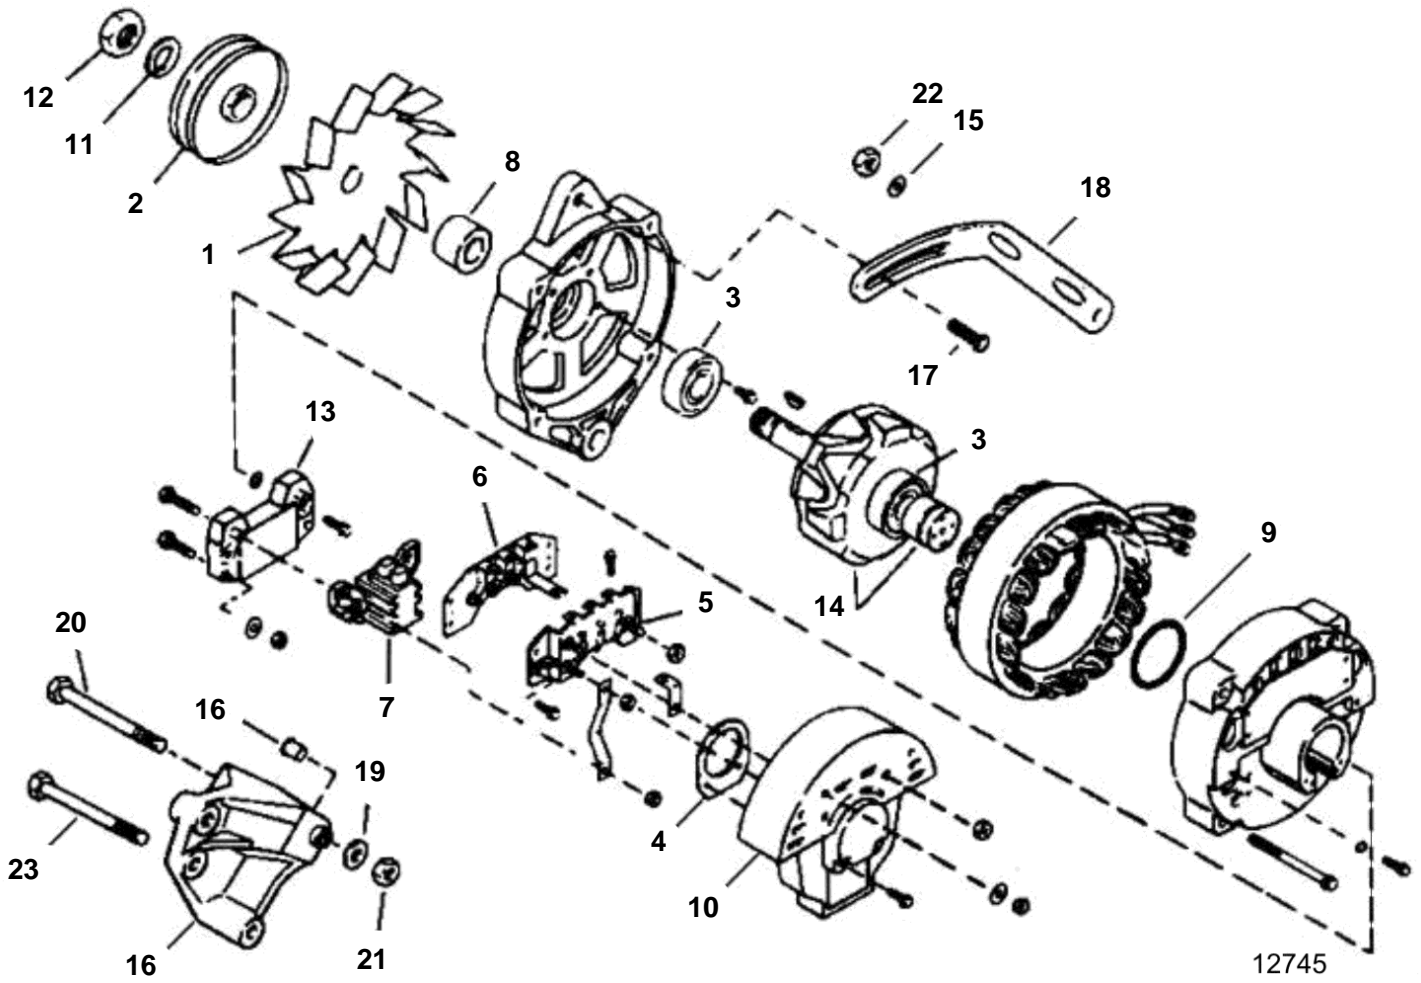

4.3GIPHUSCE

4.3GIPHUSCE

REF	PART NO.	QTY	DESCRIPTION
1	3854809	1	Alternator
	3853756	1	· Fan
2	3853755	1	· Pulley
3	3852643	2	· Bearing
4	3852642	1	· Bearing carrier, Rear bearing
5		1	· Diode
6		1	· Diode bridge
7	3853835	1	· Brush retainer
8	3852639	1	· Spacer, Fan
9	3852637	1	· Gasket
10	3853834	1	Cover
11	3852625	1	· Lock washer, Pulley
12	3852630	1	· Nut, Pulley
13	3853833	1	· Regulator, Voltage
14		1	· Stator, Alternator bracket to engine
15	3852054	1	Washer, Brace to alternator
16	3853883	1	Bracket
17	3853396	1	· Screw, Brace to alternator
18	3852761	1	Brace, Alternator
19	3852058	1	Washer, Alternator to bracket
20	3853367	1	Screw, Alternator to bracket
21	3852051	2	Nut, Alternator to bracket
22	3853403	1	Nut, Stud, brace to water pump
23	3853547	2	Screw, Alternator bracket to engine