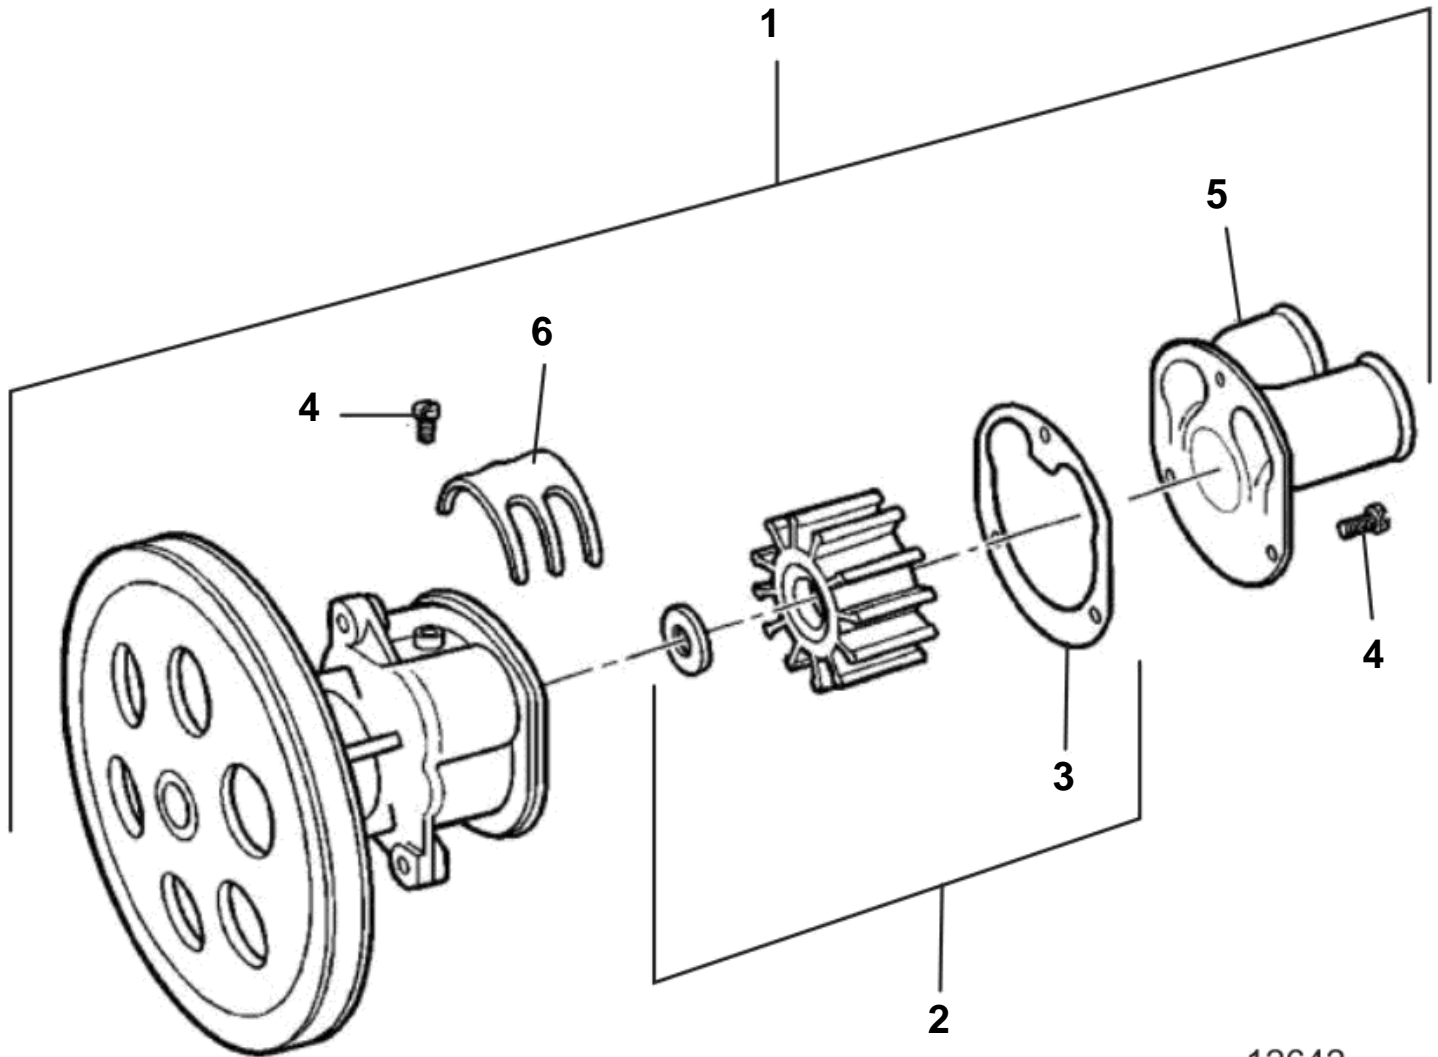

4.3GLPHUB, 4.3GSPHUB, 4.3GSPHUS, 4.3GIPHUSCE

12642

4.3GLPHUB, 4.3GSPHUB, 4.3GSPHUS, 4.3GIPHUSCE

REF	PART NO.	QTY	DESCRIPTION	SEE SEC.	NOTES
1	3851623	1	Sea water pump		
2	3855546	1	• Impeller kit		
			• Bulletin P-26-6-2	P-26-6-2-EN	Impeller kits
3	3851702	1	• • Gasket, Plate to body		
4	841693	4	• Screw		
5	3851697	1	• End cover		
6	3851698	1	• Pump cam, Impeller		