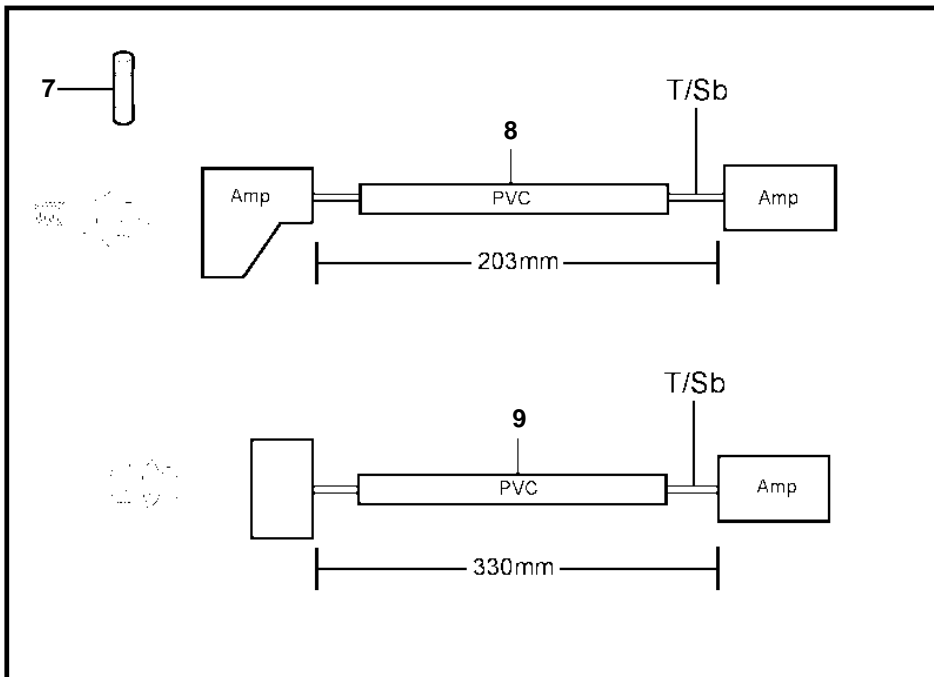

4.3GLPBYC, 4.3GSPBYC, 4.3GIPBYCCE, 4.3GSJBYA, 4.3GIJBYA

1

24655

4.3GLPBYC, 4.3GSPBYC, 4.3GIPBYCCE, 4.3GSJBYA, 4.3GIJBYA

REF	PART NO.	QTY	DESCRIPTION	NOTES
1		1	Alarm kit	4.3 GL/GS, 5.0 GL, 5.7 GS
2		1	· Horn unit	
3	3852610	1	· T-nipple	
4	3858016	1	· Bushing	
5	3852215	1	· Sender, oil pressure	
6	3854711	1	· Sender, coolant water temp.	
7	956956	2	· Splice	
8	3857572	1	· Wiring harness	
9	3858015	1	· Wiring harness	