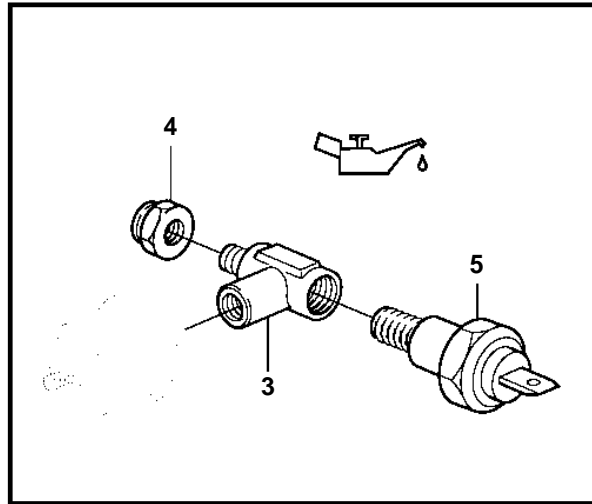

4.3GLPBYC, 4.3GSPBYC, 4.3GIPBYCCE, 4.3GSJBYA, 4.3GIJBYA

1

24655

4.3GLPBYC, 4.3GSPBYC, 4.3GIPBYCCE, 4.3GSJBYA, 4.3GIJBYA

REF	PART NO.	QTY	DESCRIPTION	NOTES
1		1	Alarm kit	4.3 GL/GS, 5.0 GL, 5.7 GS
2		1	· Horn unit	
3	3852610	1	· T-nipple	
4	3858016	1	· Bushing	
5	3852215	1	· Sender, oil pressure	
6	3854711	1	· Sender, coolant water temp.	
7	956956	2	· Splice	
8	3857572	1	· Wiring harness	
9	3858015	1	· Wiring harness	