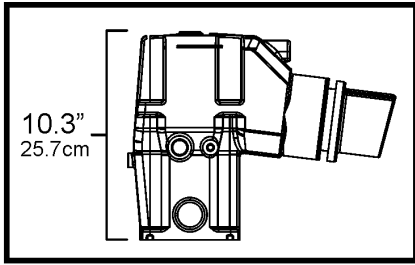

4.3GL-P

4.3GL-P

REF	PART NO.	QTY	DESCRIPTION	SEE SEC.	NOTES
1	3889964	2	Manifold		
			• Bulletin P-25-1-4	P-25-1-4-EN	Tall Riser Options
2	3850740	4	Plug		
3	3850999	2	Plug		
4	3857763	2	Fitting		
5	3857761	2	Valve		
6	3863478	2	Hose		
7	3808361	8	Flange screw		
8	3862500	2	Temperature sensor		
9	3863443	8	Hose clamp		
10	3852696	2	Hose		
11	3863191	1	Kit		
		2	• Gasket		Not sold separately
12	3847499	2	Manifold		
13	21114522	2	• Drain plug		
	3849500	2	• • Plug		Replaced by 21114522
14	976970	2	• • • O-ring		
15	3849892	2	• • Retainer		Replaced by 21114522
16	21238201	2	• Adapter		
17	976970	2	• • O-ring		
18	3852538	2	• Elbow		
19	3595388	2	• Plug		
20	3857184	12	Flange screw		
21	3853412	2	Gasket		
22	3854874	2	Exhaust pipe		
23	3863442	8	Hose clamp		
24	3863450	2	Bellows		
25	3847749	1	Exhaust pipe		
26	3841928	4	Flange screw		
27	3841013	1	Gasket		