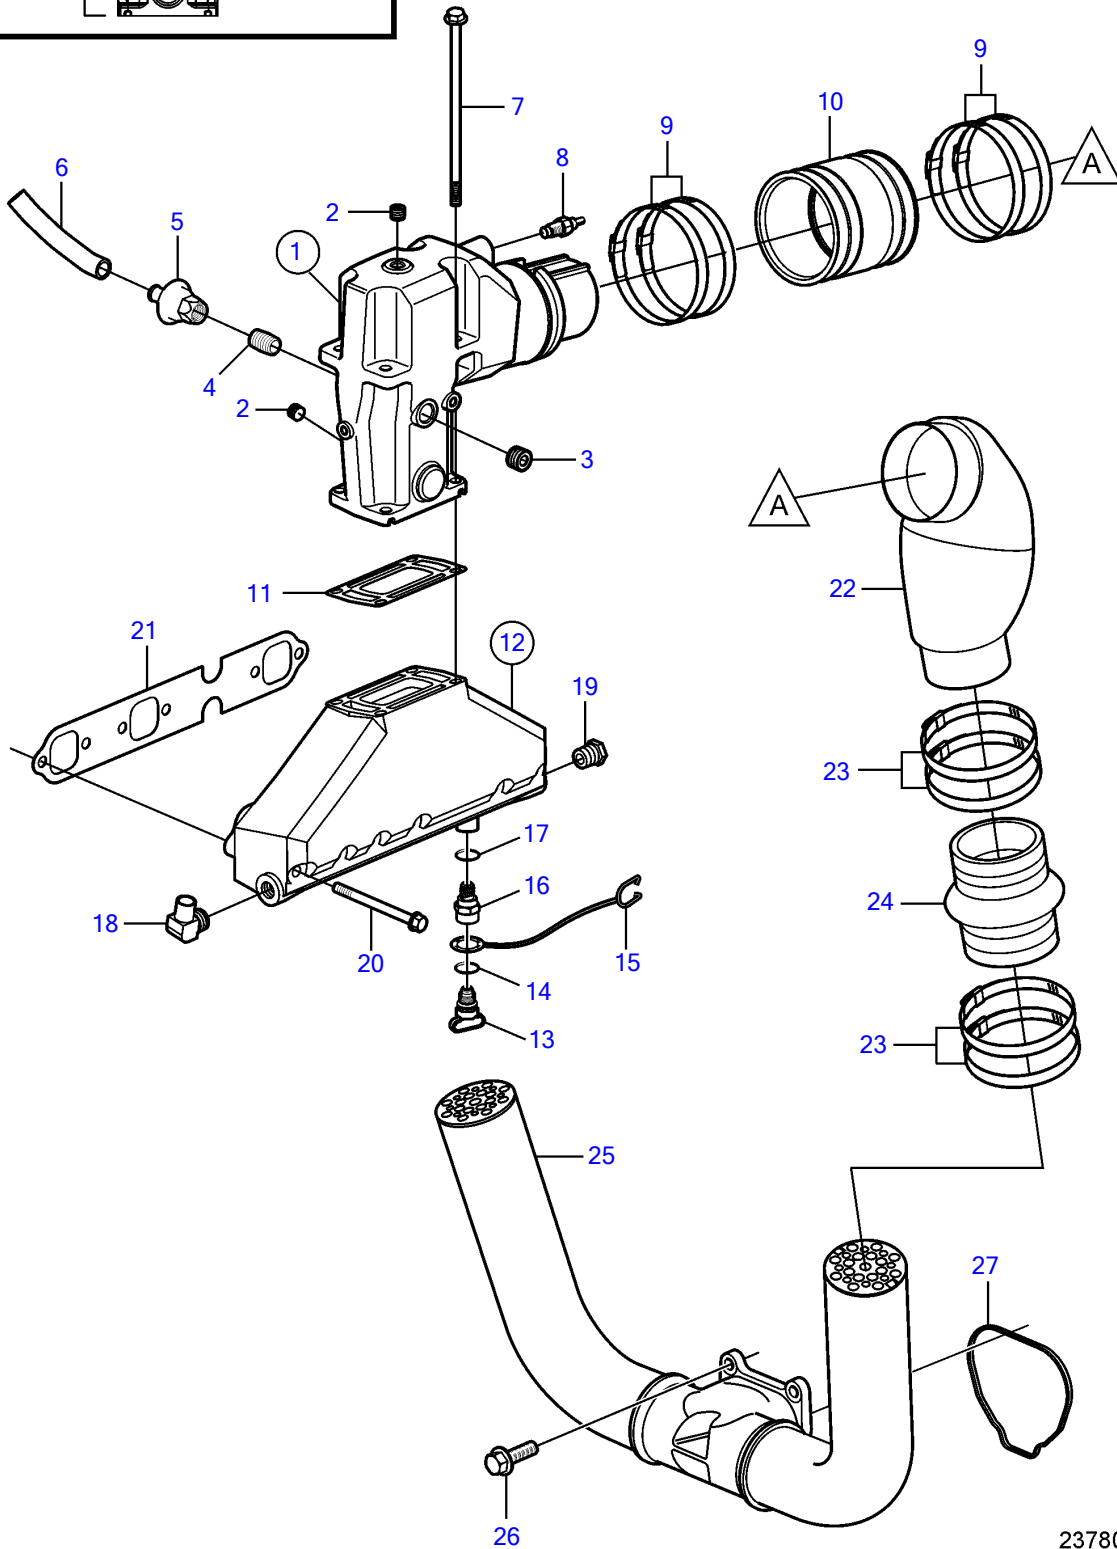

4.3GL-P

4.3GL-P

REF	PART NO.	QTY	DESCRIPTION	SEE SEC.	NOTES
1	3889964	2	Manifold		
			• Bulletin P-25-1-4	P-25-1-4-EN	Tall Riser Options
2	3850740	4	Plug		
3	3850999	2	Plug		
4	3857763	2	Fitting		
5	3857761	2	Valve		
6	3863478	2	Hose		
7	3808361	8	Flange screw		
8	3862500	2	Temperature sensor		
9	3863443	8	Hose clamp		
10	3852696	2	Hose		
11	3863191	1	Kit		
		2	• Gasket		Not sold separately
12	3847499	2	Manifold		
13	21114522	2	• Drain plug		
	3849500	2	• • Plug		Replaced by 21114522
14	976970	2	• • • O-ring		
15	3849892	2	• • Retainer		Replaced by 21114522
16	21238201	2	• Adapter		
17	976970	2	• • O-ring		
18	3852538	2	• Elbow		
19	3595388	2	• Plug		
20	3857184	12	Flange screw		
21	3853412	2	Gasket		
22	3854874	2	Exhaust pipe		
23	3863442	8	Hose clamp		
24	3863450	2	Bellows		
25	3847749	1	Exhaust pipe		
26	3841928	4	Flange screw		
27	3841013	1	Gasket		