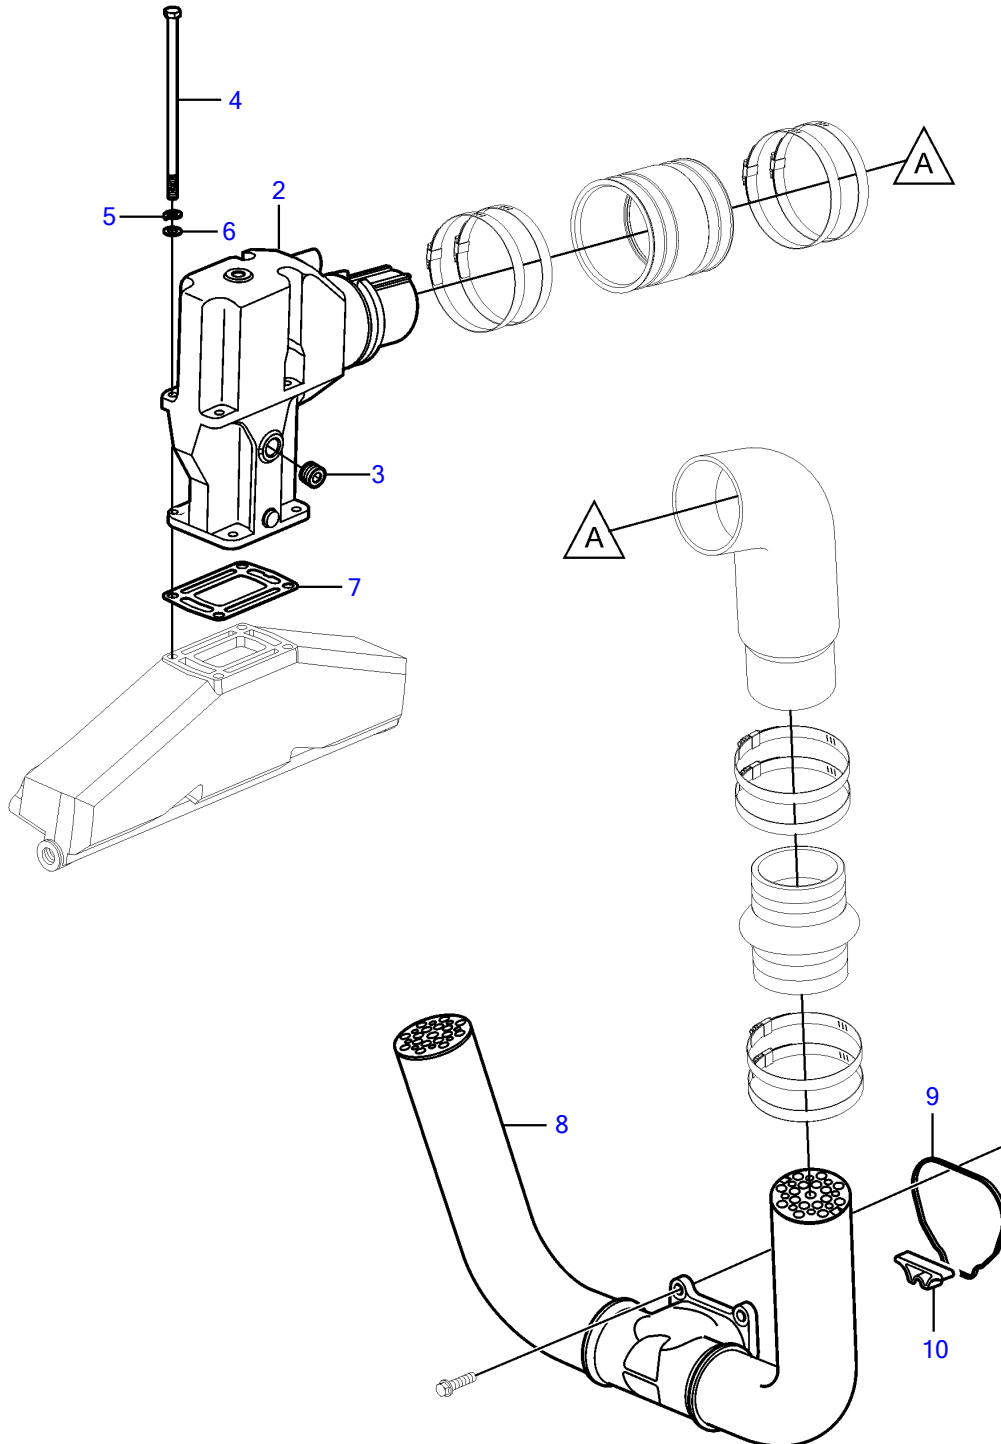

4.3GL-P

1

4.3GL-P

REF	PART NO.	QTY	DESCRIPTION	SEE SEC.	NOTES
1	3888846	1	Kit		
2	3862627	2	• Elbow		
			• Bulletin P-25-1-4	P-25-1-4-EN	Tall Riser Options
3	3850999	4	• Plug		
4	3852830	8	• Screw		
5	3852002	8	• Spring washer		
6	980933	8	• Washer		
7	3863191	1	• Kit		
		2	• • Gasket		Not sold separately
8	3888686	1	• Exhaust pipe		
9	3841013	1	• Gasket		
10	3888557	1	Plug		