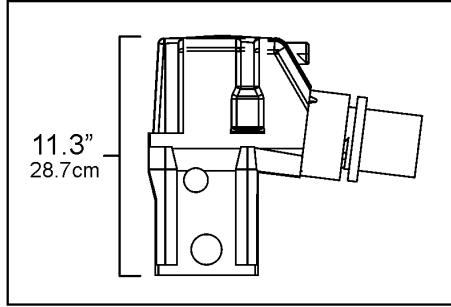

4.3GL-P

1

4.3GL-P

REF	PART NO.	QTY	DESCRIPTION	SEE SEC.	NOTES
1	3888846	1	Kit		
2	3862627	2	• Elbow		
			• Bulletin P-25-1-4	P-25-1-4-EN	Tall Riser Options
3	3850999	4	• Plug		
4	3852830	8	• Screw		
5	3852002	8	• Spring washer		
6	980933	8	• Washer		
7	3863191	1	• Kit		
		2	• • Gasket		Not sold separately
8	3888686	1	• Exhaust pipe		
9	3841013	1	• Gasket		
10	3888557	1	Plug		