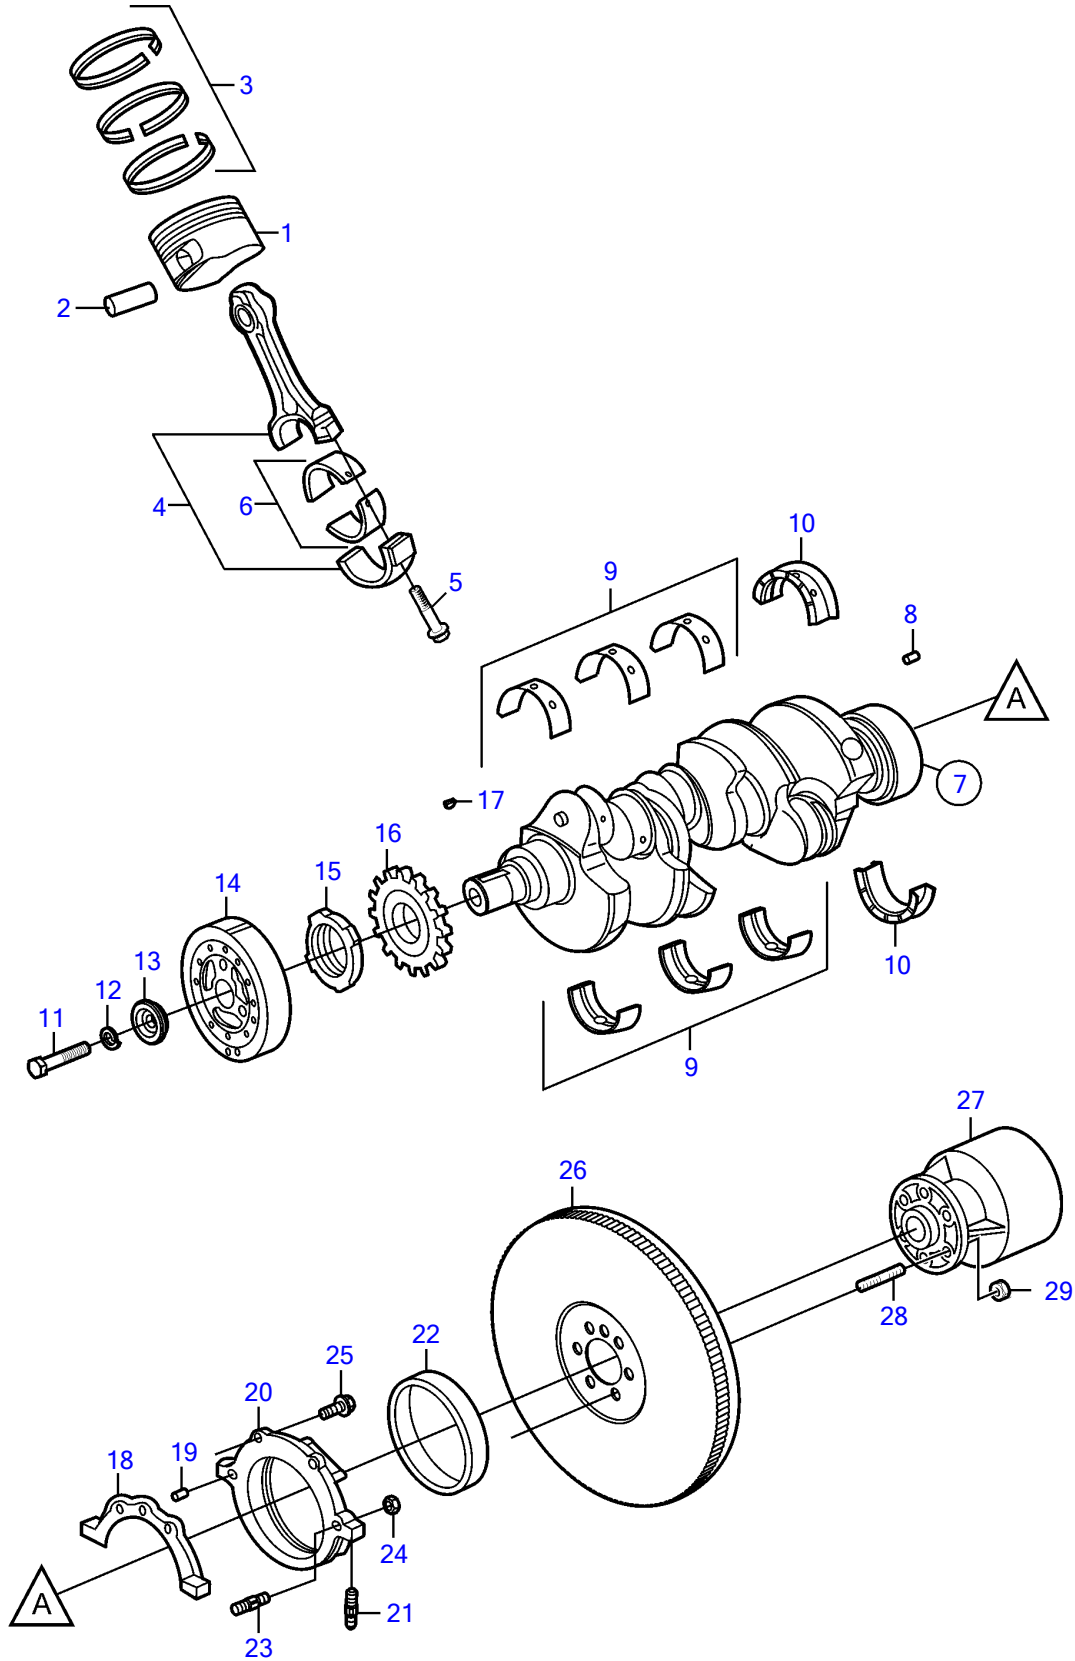

4.3GL-P

4.3GL-P

REF	PART NO.	QTY	DESCRIPTION	NOTES
1	21179952	6	Piston	Standard
2		6	• Pin	Not sold separately
3	21179959	6	Piston ring kit	Standard
4	21179974	6	Connecting rod	
5		12	Screw	part not sold
6	21179992	6	Bearing kit	Standard
7	3858693	1	Crankshaft	
8	21180043	1	• Pin	
9	21180021	3	Main bearing kit	Standard
10	21180054	1	Bearing kit	Standard
11	949518	1	Hexagon screw	
12	3852046	1	Spring washer	
13	3858177	1	Washer	
14	3859022	1	Vibration damper	
15	21124850	1	Ring	
16		1	Gear	Not sold separately
17	3859024	2	Woodruff key	
18	3852656	1	Gasket	
19	3856140	1	Pin	
20	3858695	1	Housing	
21	3857718	2	• Stud	
22	3858698	1	• Sealing	
23	3859027	1	Stud	
24	3853206	1	Nut	
25	3853203	2	Bolt	L= .875" (22.2mm)
	3853204	1	Bolt	L=1.75" (44.5mm)
26	3858694	1	Flywheel	
	3855970	1	• Gear	
27	3858437	1	Rubber coupling	
28	3853274	6	Stud	
29	3853273	6	Nut	