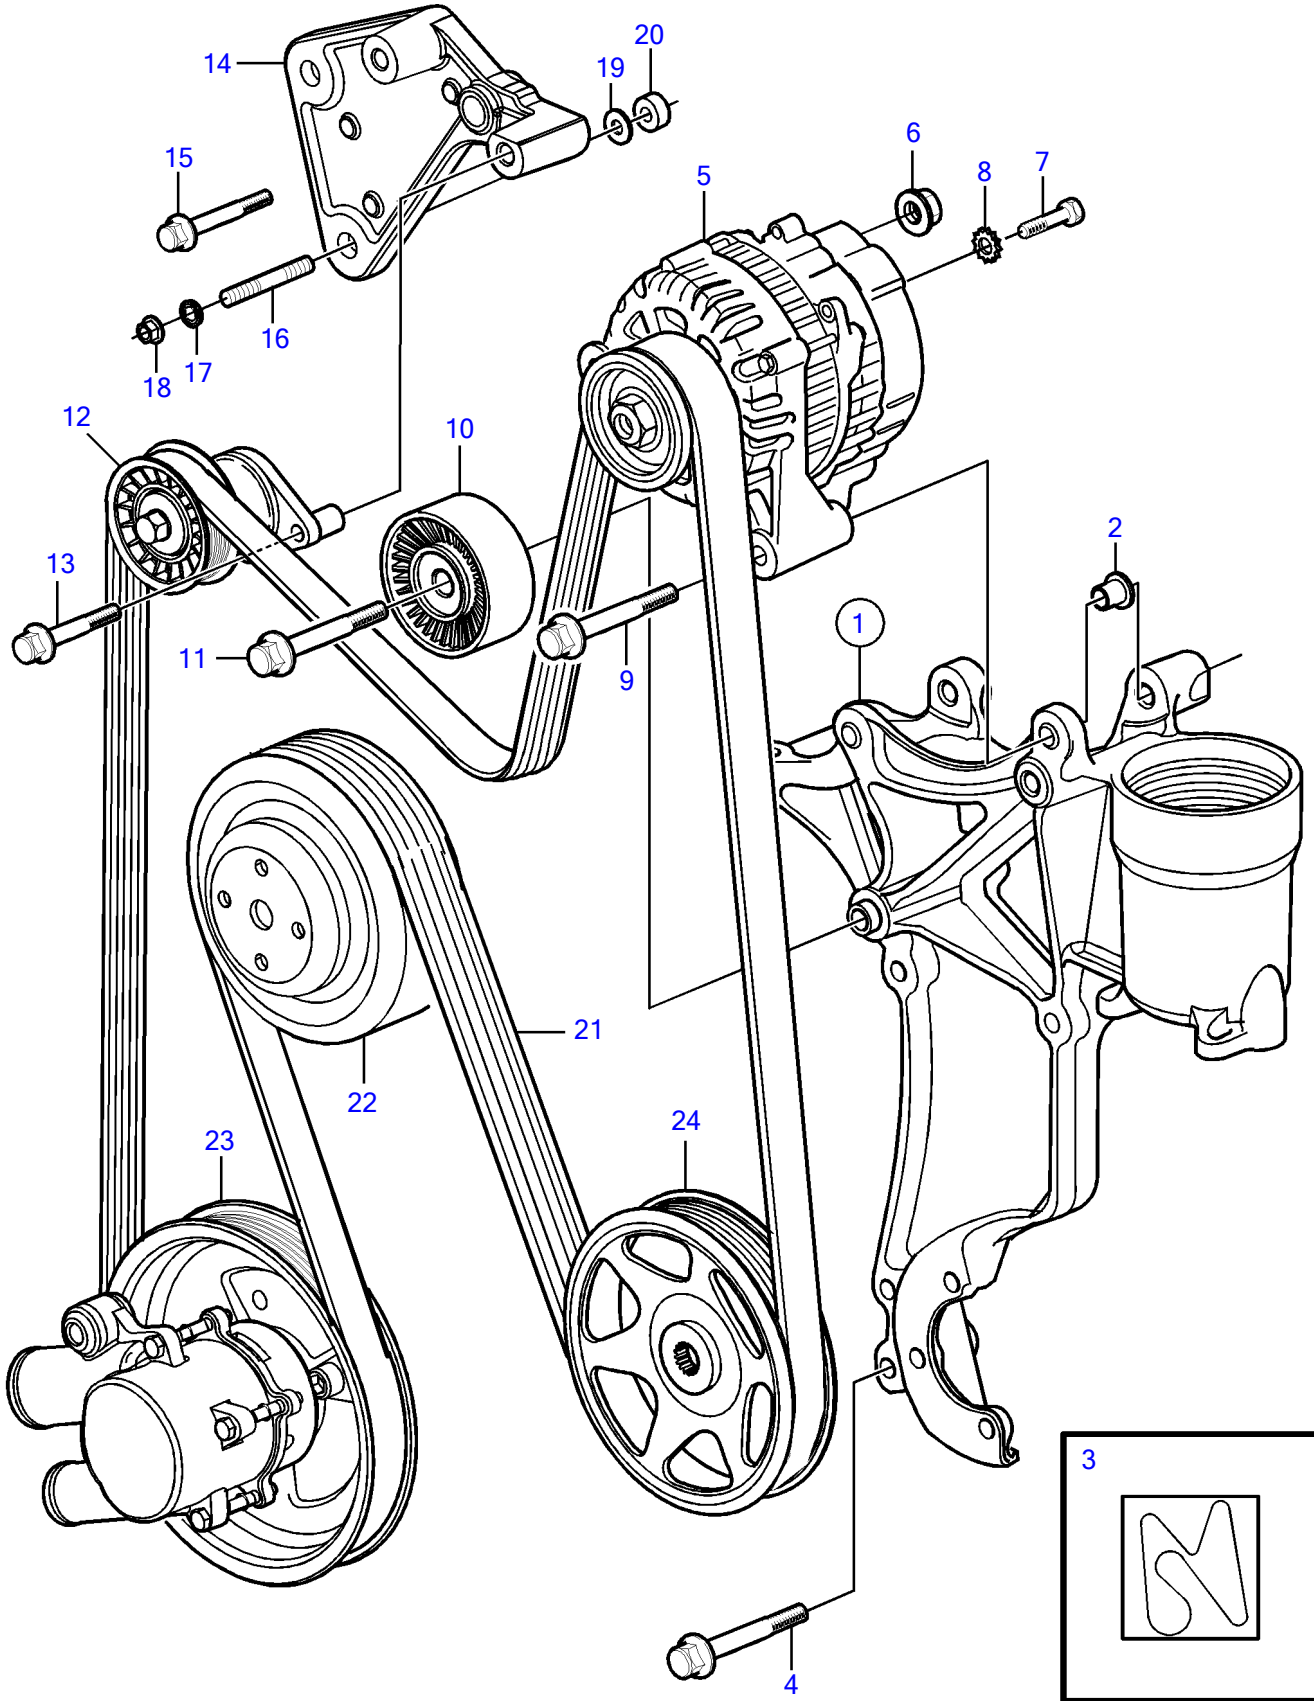

4.3GL-P

4.3GL-P

REF	PART NO.	QTY	DESCRIPTION	NOTES
1	21573817	1	Bracket	
2	3863175	2	• Bushing	
3	3863274	1	Decal	
4	3853392	4	Flange screw	
5	3884950	1	Alternator	
6	945408	1	Flange nut	
7	3852208	1	Screw	
8	3852520	1	Washer	
9	947790	2	Flange screw	
10	21585053	1	Idler pulley	
11	21425128		Flange screw	
12	3885250	1	Belt tensioner	
13	3850753	2	Flange screw	
14	21469160	1	Bracket	See "Fuel system" page
15	3860582	2	Flange screw	
	3853393	1	Flange screw	
16	3860286	2	Stud	
17	3860538	2	Spring clip	
18	3853404	2	Nut	
19	980933	2	Washer	
20			Spacer	
21	21399021	1	Belt	
22		1	Pulley, circulation pump	
23		1	Sea water pump	
24		1	Pulley, power steering pump	