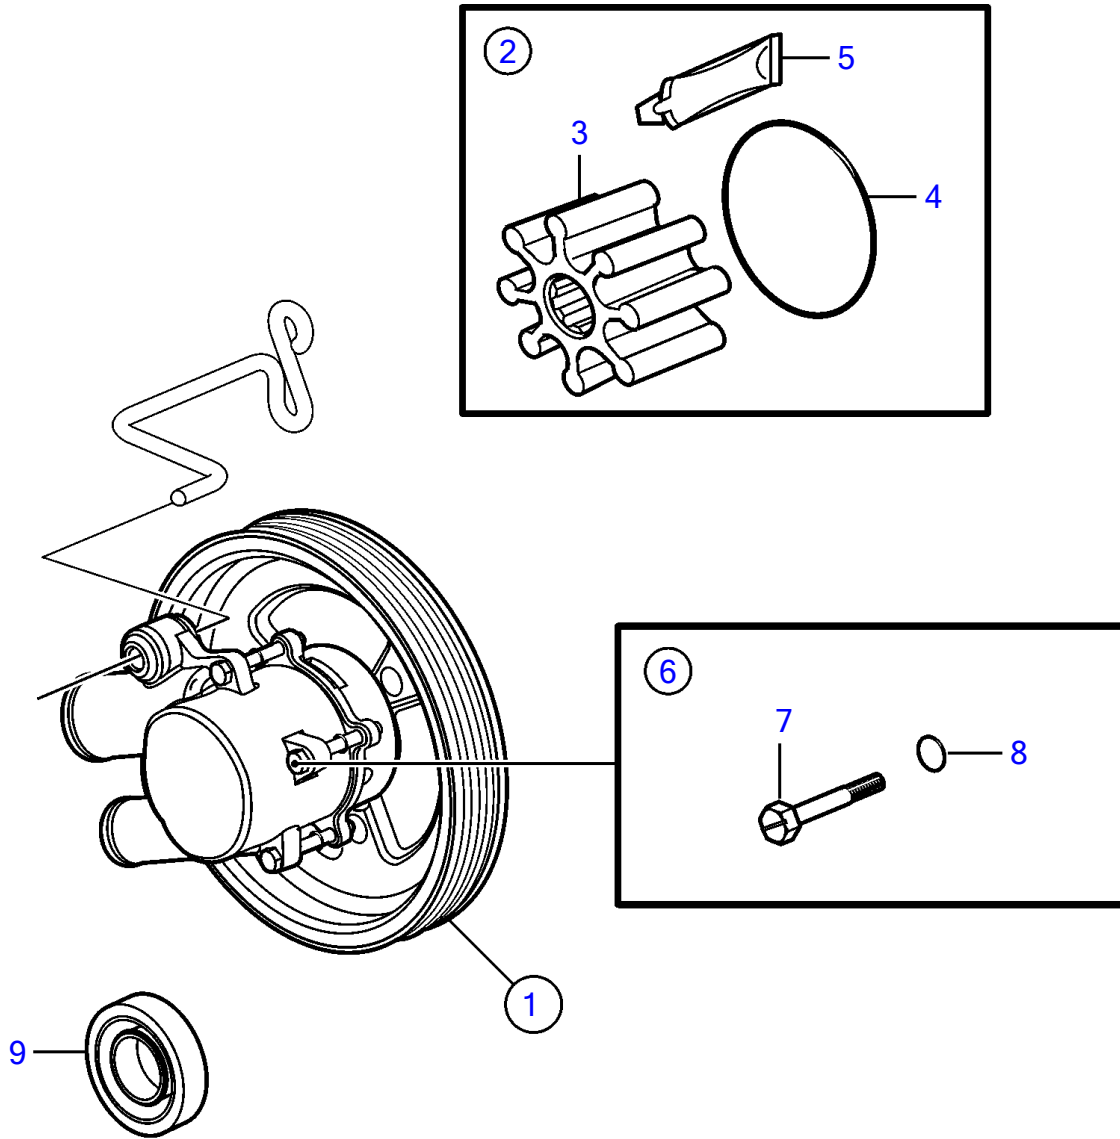

4.3GL-P

4.3GL-P

REF	PART NO.	QTY	DESCRIPTION	NOTES
1	21212799	1	Pump	
2	21213664	1	Impeller kit	replaces 3842786 for gas engines
3	21212794	1	• Impeller	
4	3858938	1	• O-ring	
5		1	• Lubricant, glycerin	Not sold separately
6	21951332	1	Screw kit	
7		4	• Screw	Not sold separately
8		4	• O-ring	Not sold separately
9	827247	1	Sealing ring	