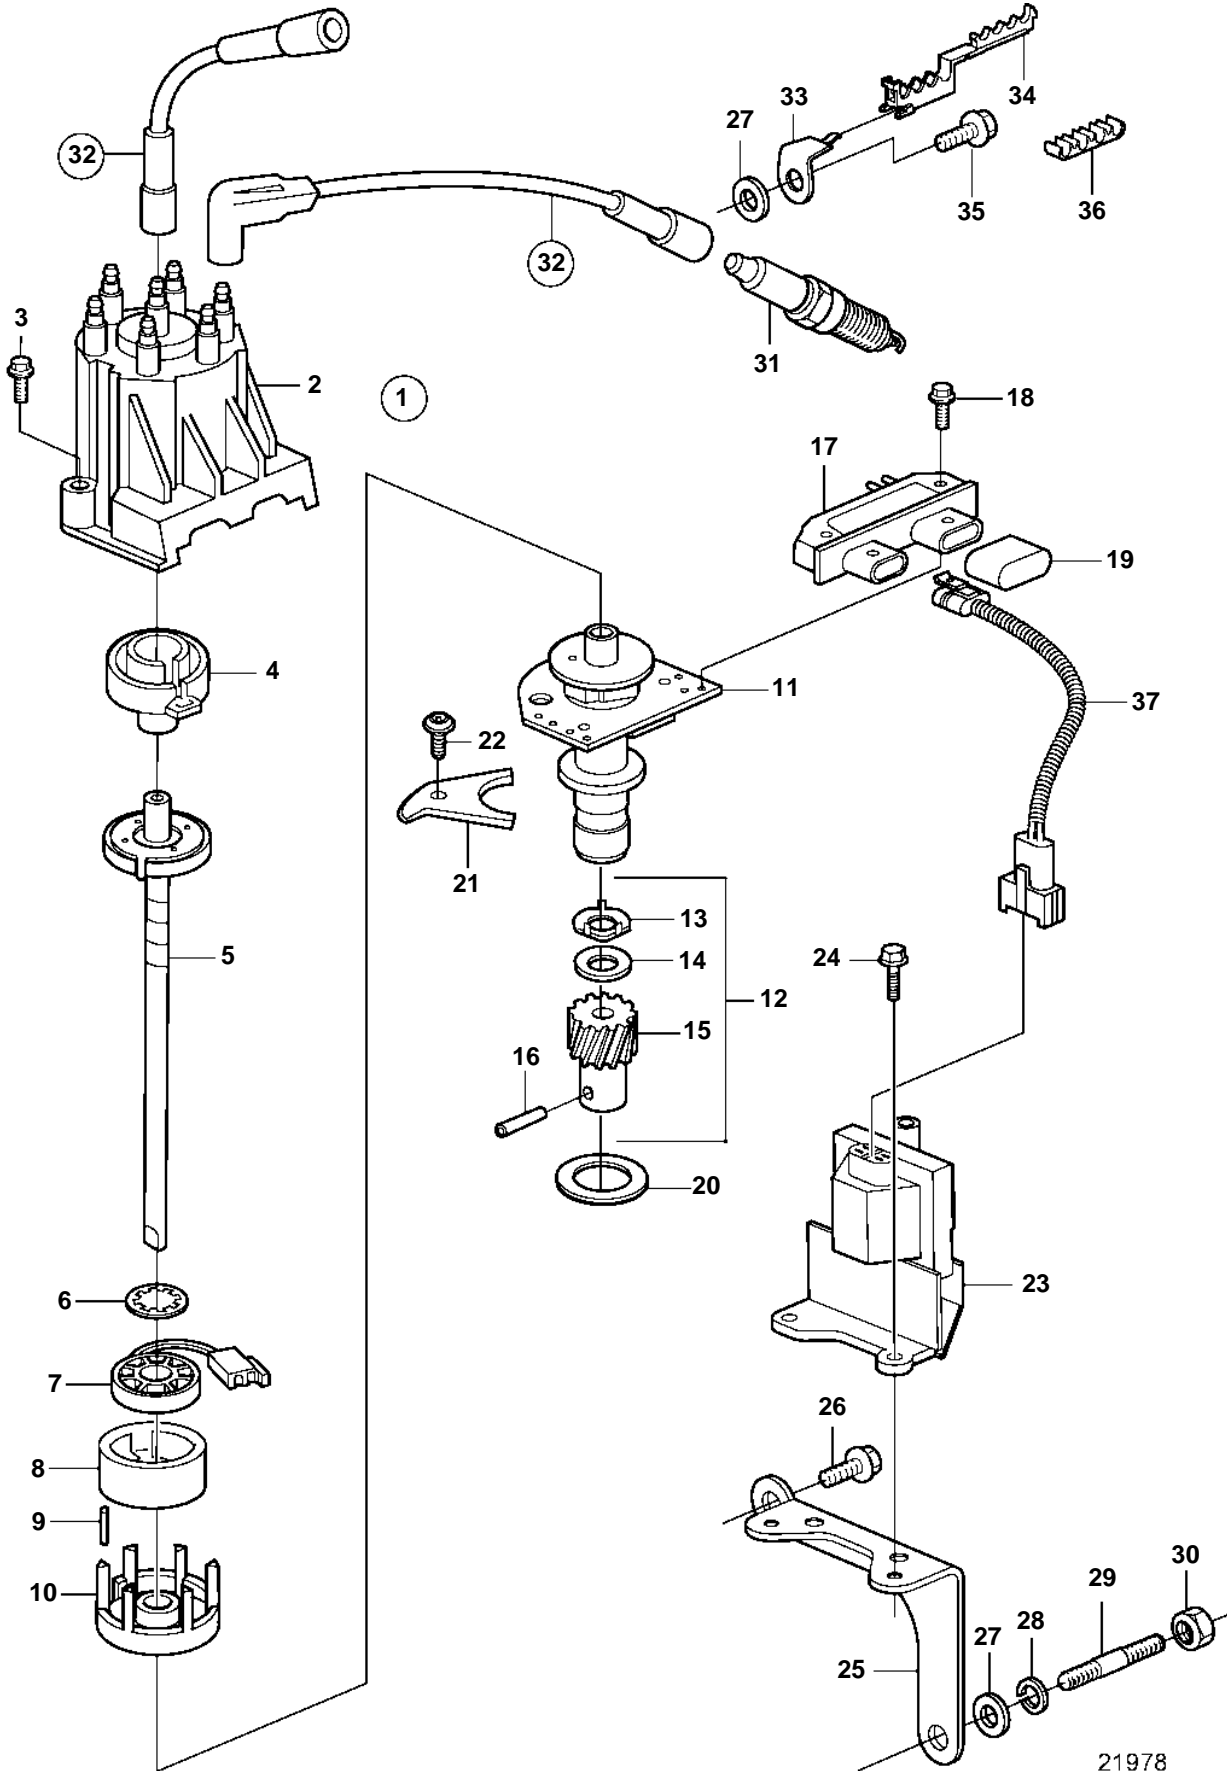

4.3GL-J, 4.3GL-JF

21978

4.3GL-J, 4.3GL-JF

REF	PART NO.	QTY	DESCRIPTION	NOTES
1		1	Distributor	Part not sold
2	3854331	1	• Distributor cap	
3	3853318	2	• Screw	
4	3854311	1	• Rotor	
5	3854312	1	• Shaft	
6	3853317	1	• Retainer	
7	3854001	1	• Coil	
8	3854552	1	• Shield	
9	3853316	1	• Locating pin	
10	3854309	1	• Pole shoe	
11		1	• Housing	Part not sold
12	3854557	1	• Repair kit	
13		1	• • Washer	not sold separately
14		1	• • Washer	not sold separately
15		1	• • Gear	not sold separately
16		1	• • Pin	not sold separately
17	3854003	1	• Module	
18	3853319	2	• Screw	
19	3850645	1	Cardboard tube	
20	3852109	1	Gasket	
21	3852108	1	Clamp	
22	3863171	1	Screw	
23	3883158	1	Ignition coil	
24	947107	2	Flange screw	
25	3863294	1	Bracket	
26	946472	1	Flange screw	
27	980933	3	Washer	
28	3852046	1	Spring washer	
29	3857937	1	Stud	
30	971071	1	Hexagon nut	
31	3858997	1	Kit	6 pack
	3858998	X	Kit	24 pack
32	3888325	1	Ignition cable kit	
33	3856052	2	Bracket	
34	3852619	2	Retainer	
35	3853557	1	Screw	
36	3852491	2	Retainer	
37	3854084	1	Cable	