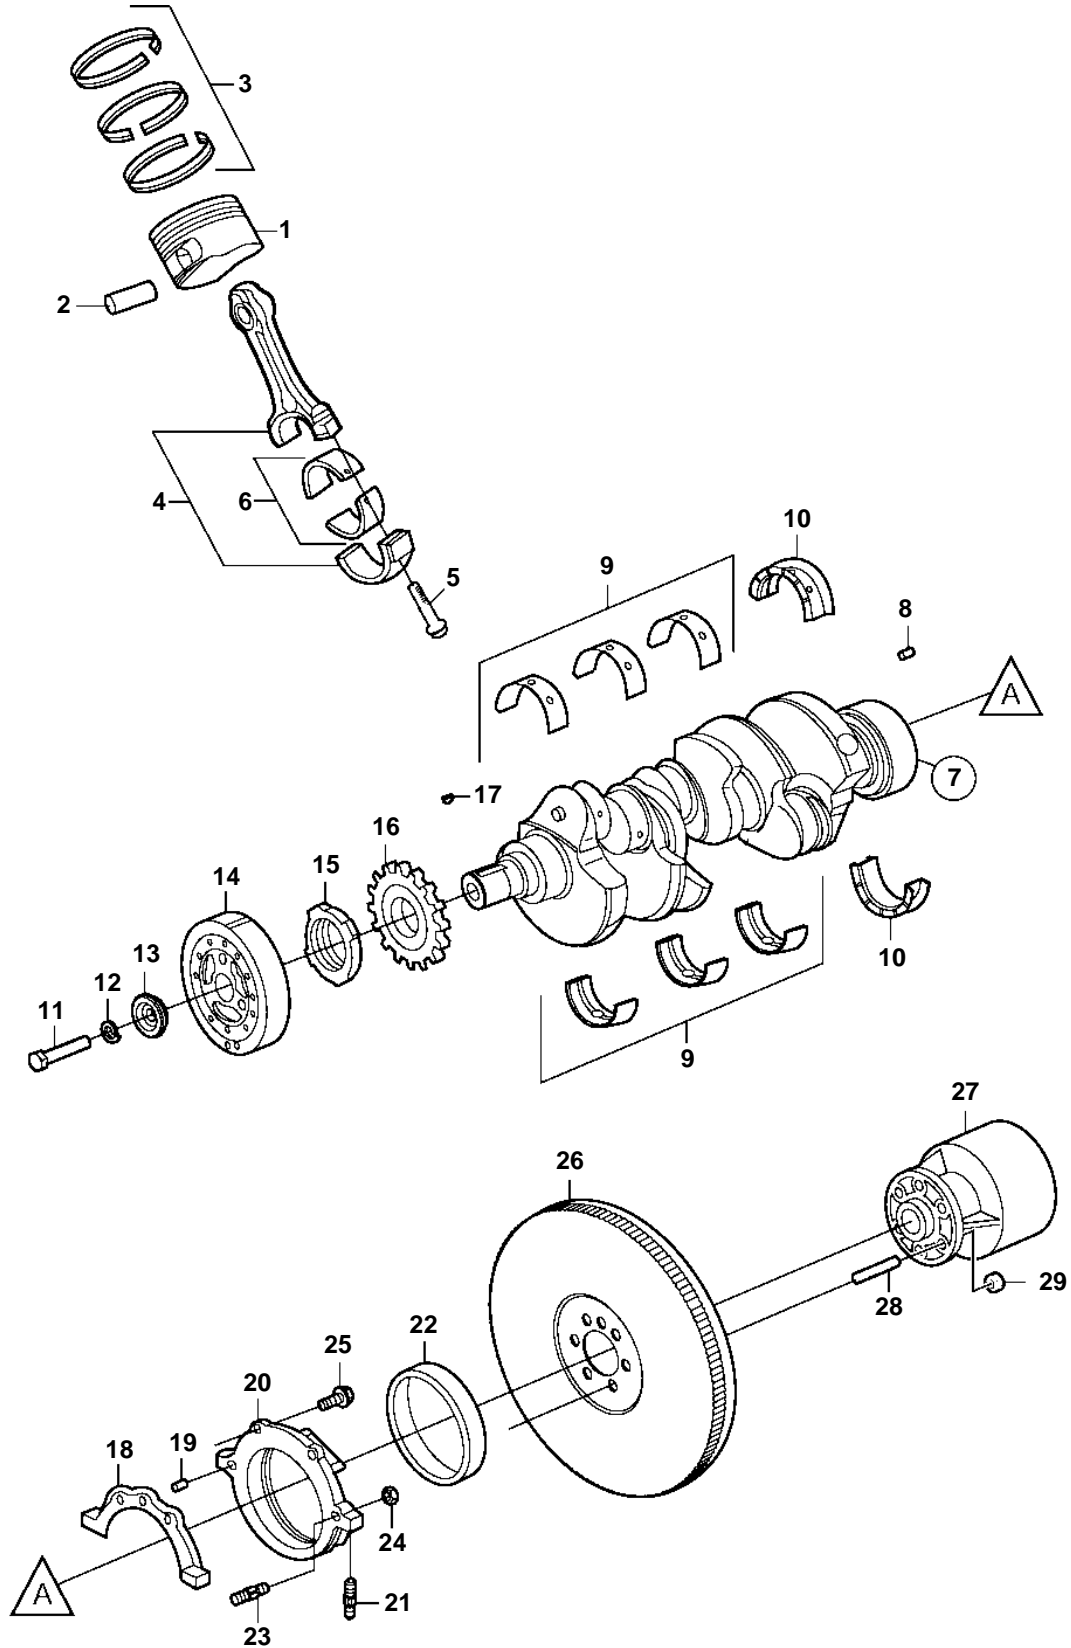

4.3GL-J, 4.3GL-JF

## 4.3GL-J, 4.3GL-JF

REF	PART NO.	QTY	DESCRIPTION	NOTES
1	21179952	6	Piston	Standard
2		6	• Pin	not sold separately
3	21179959	6	Piston ring kit	Standard
4	21179974	6	Connecting rod	
5		12	Screw	Part not sold
6	21179992	6	Bearing kit	Standard
7	3858693	1	Crankshaft	
8	21180043	1	• Pin	
9	21180021	3	Main bearing kit	Standard
10	21180054	1	Bearing kit	Standard
11	949518	1	Hexagon screw	
12	3852046	1	Spring washer	
13	3858177	1	Washer	
14	3859022	1	Vibration damper	
15	21124850	1	Ring	
16		1	Gear	not sold separately
17	3859024	2	Woodruff key	
18	3852656	1	Gasket	
19	3856140	1	Pin	
20	3858695	1	Housing	
21	3857718	2	• Stud	
22	3858698	1	• Sealing	
23	3859027	1	Stud	
24	3853206	1	Nut	
25	3853203	2	Bolt	L=.875" (22.2mm)
	3853204	1	Bolt	L=1.75" (44.5mm)
26	3858694	1	Flywheel	
	3855970	1	• Gear	
27	3858437	1	Rubber coupling	
28	3853274	6	Stud	
29	3853273	6	Nut	