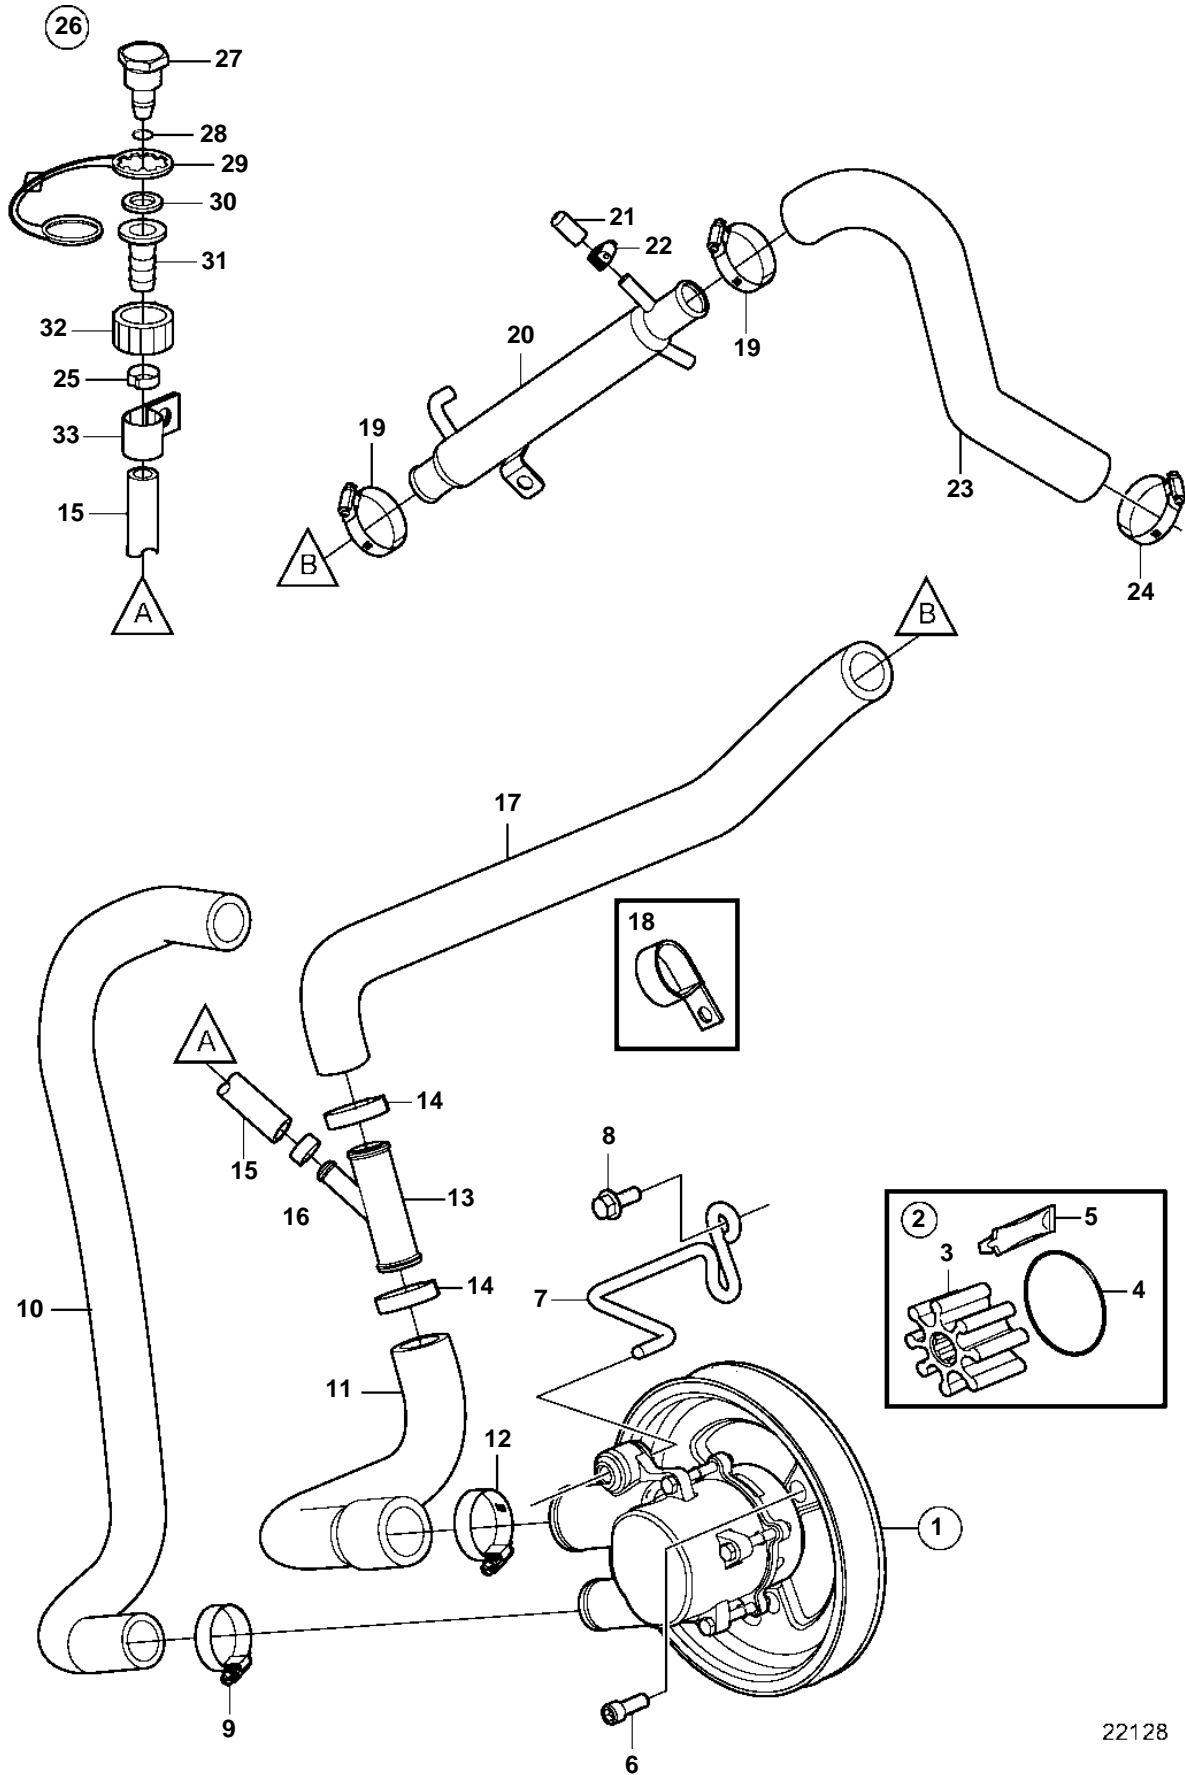

4.3GL-J

22128

## 4.3GL-J

REF	PART NO.	QTY	DESCRIPTION	NOTES
1	3812519	1	Pump	replaced by next part number
	21212799		Pump	
2	3842786	1	· Kit	replaced by next part number
	21213664		· Impeller kit	
3		1	· · Impeller	not sold separately
4	3858938	1	· · O-ring	
5		1	· · Lubricant, glycerin	not sold separately
6	3857939	3	Screw	
7	3595464	1	Bracket	
8	3860163	2	Screw	
9	3863441	1	Hose clamp	
10	3817817	1	Hose	
11	3817822	1	Hose	
12	3863440	1	Hose clamp	
13	3862699	1	T-pipe	
14	982645	2	Clamp	
15	3862901	1	Hose	
16	983168	1	Clamp	
17	3862633	1	Hose	
18	3853312	1	Clamp	
19	3863444	2	Hose clamp	
20	3862629	1	Oil cooler	
21	3856766	1	Cardboard tube	
22	3860413	1	Hose clamp	
23	3817579	1	Hose	
24	3812302	1	Hose clamp	
25	983146	1	Clamp	
26	3807440	1	Connector	
27		1	· Cap	not sold separately
28	942978	1	· O-ring	
29	3862082	1	· Retainer	
30	3807664	1	· Washer	
31		1	· Connector	not sold separately
32		1	· Connector	not sold separately
33	3862891	1	Attaching clamp	