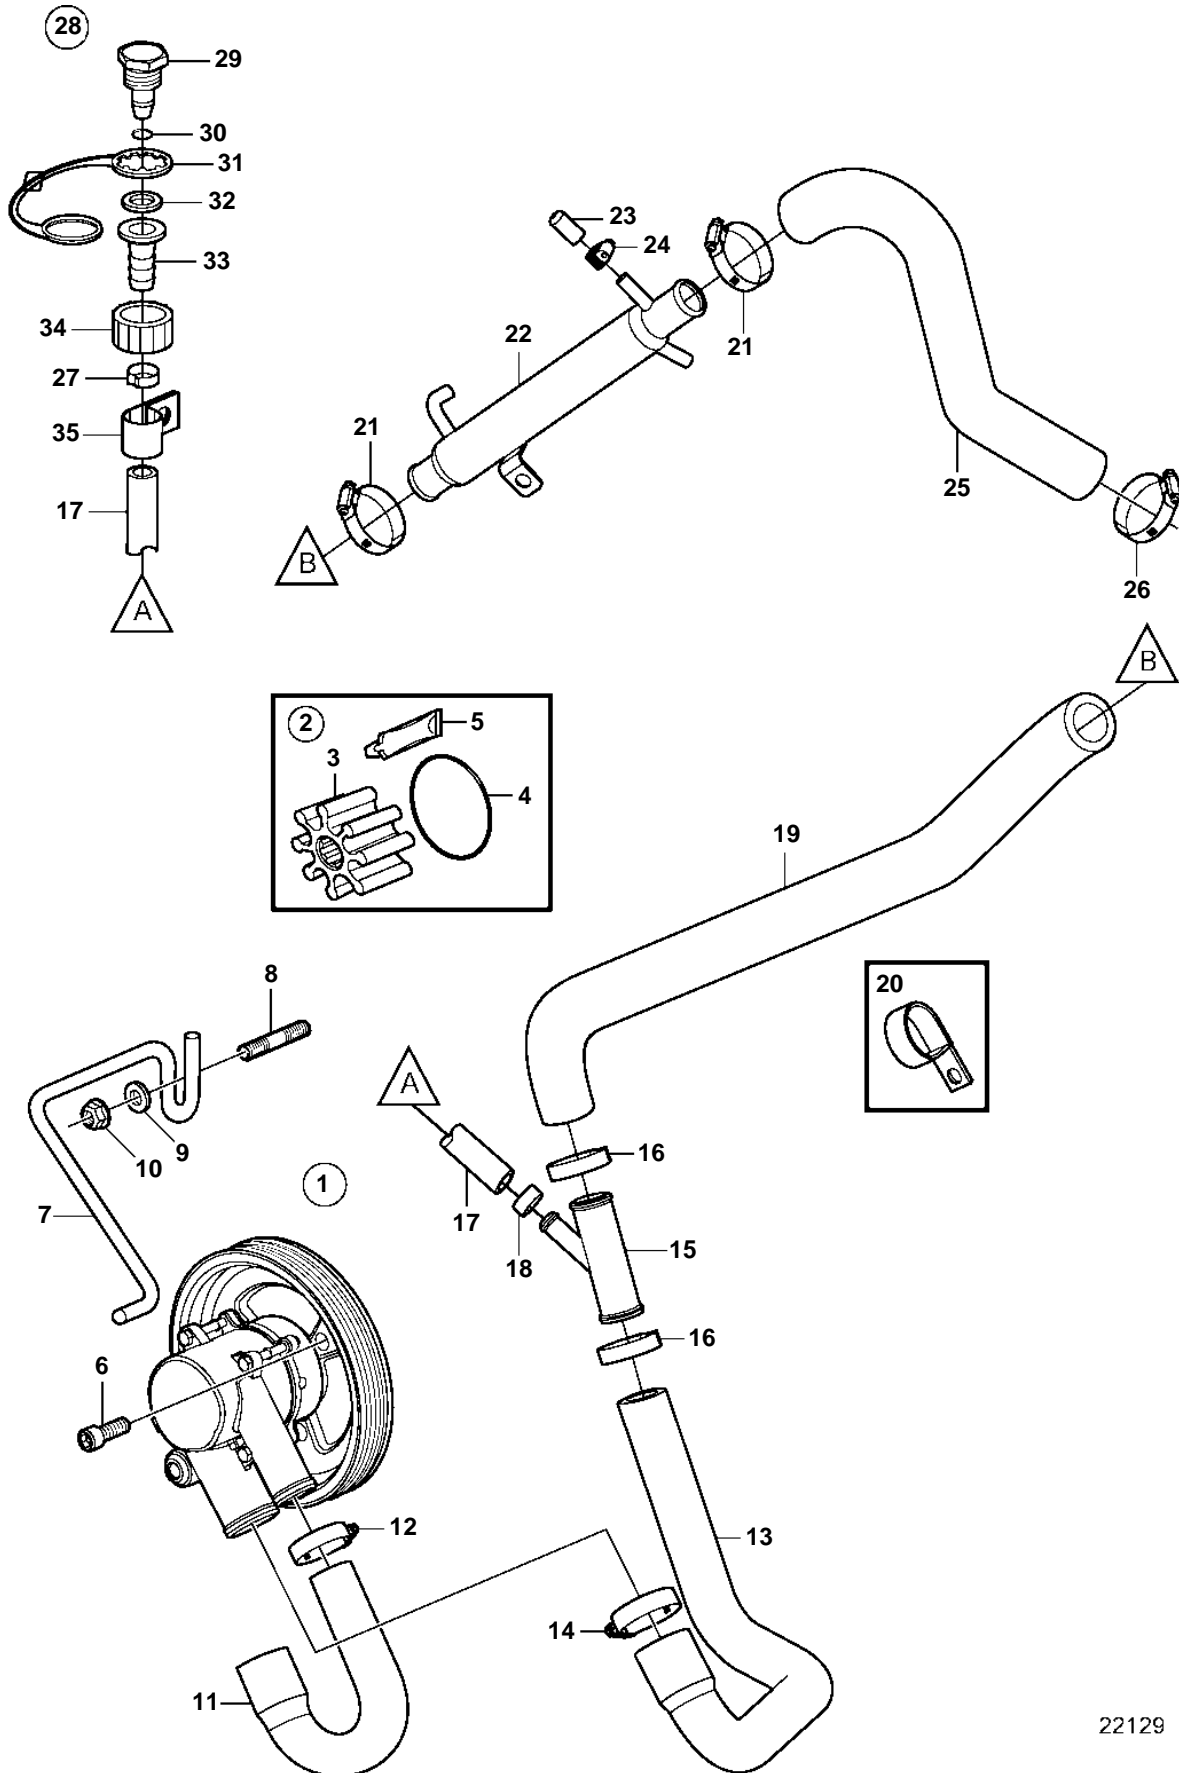

4.3GL-JF

22129

4.3GL-JF

REF	PART NO.	QTY	DESCRIPTION	NOTES
1	3812519	1	Pump	replaced by next part number
	21212799	1	Pump	
2	3842786	1	• Kit	replaced by next part number
	21213664	1	• Impeller kit	
3		1	• • Impeller	not sold separately
4	3858938	1	• • O-ring	
5		1	• • Lubricant, glycerin	not sold separately
6	3857939	3	Screw	
7	3595470	1	Bracket	
8	941814	2	Stud	
9	980933	2	Washer	
10	3857181	2	Flange lock nut	
11	3817818	1	Hose	
12	3863441	1	Hose clamp	
13	3817823	1	Hose	
14	3863440	1	Hose clamp	
15	3862699	1	T-pipe	
16	982645	2	Clamp	
17	3862901	1	Hose	
18	983168	1	Clamp	
19	3862633	1	Hose	
20	3853312	1	Clamp	
21	3862629	1	Oil cooler	
22	3863444	2	Hose clamp	
23	3856766	1	Cardboard tube	
24	3860413	1	Hose clamp	
25	3817579	1	Hose	
26	3812302	1	Hose clamp	
27	983146	1	Clamp	
28	3807440	1	Connector	
29		1	• Cap	not sold separately
30	942978	1	• O-ring	
31	3862082	1	• Retainer	
32	3807664	1	• Washer	
33		1	• Connector	not sold separately
34		1	• Connector	not sold separately
35	3862891	1	Attaching clamp	