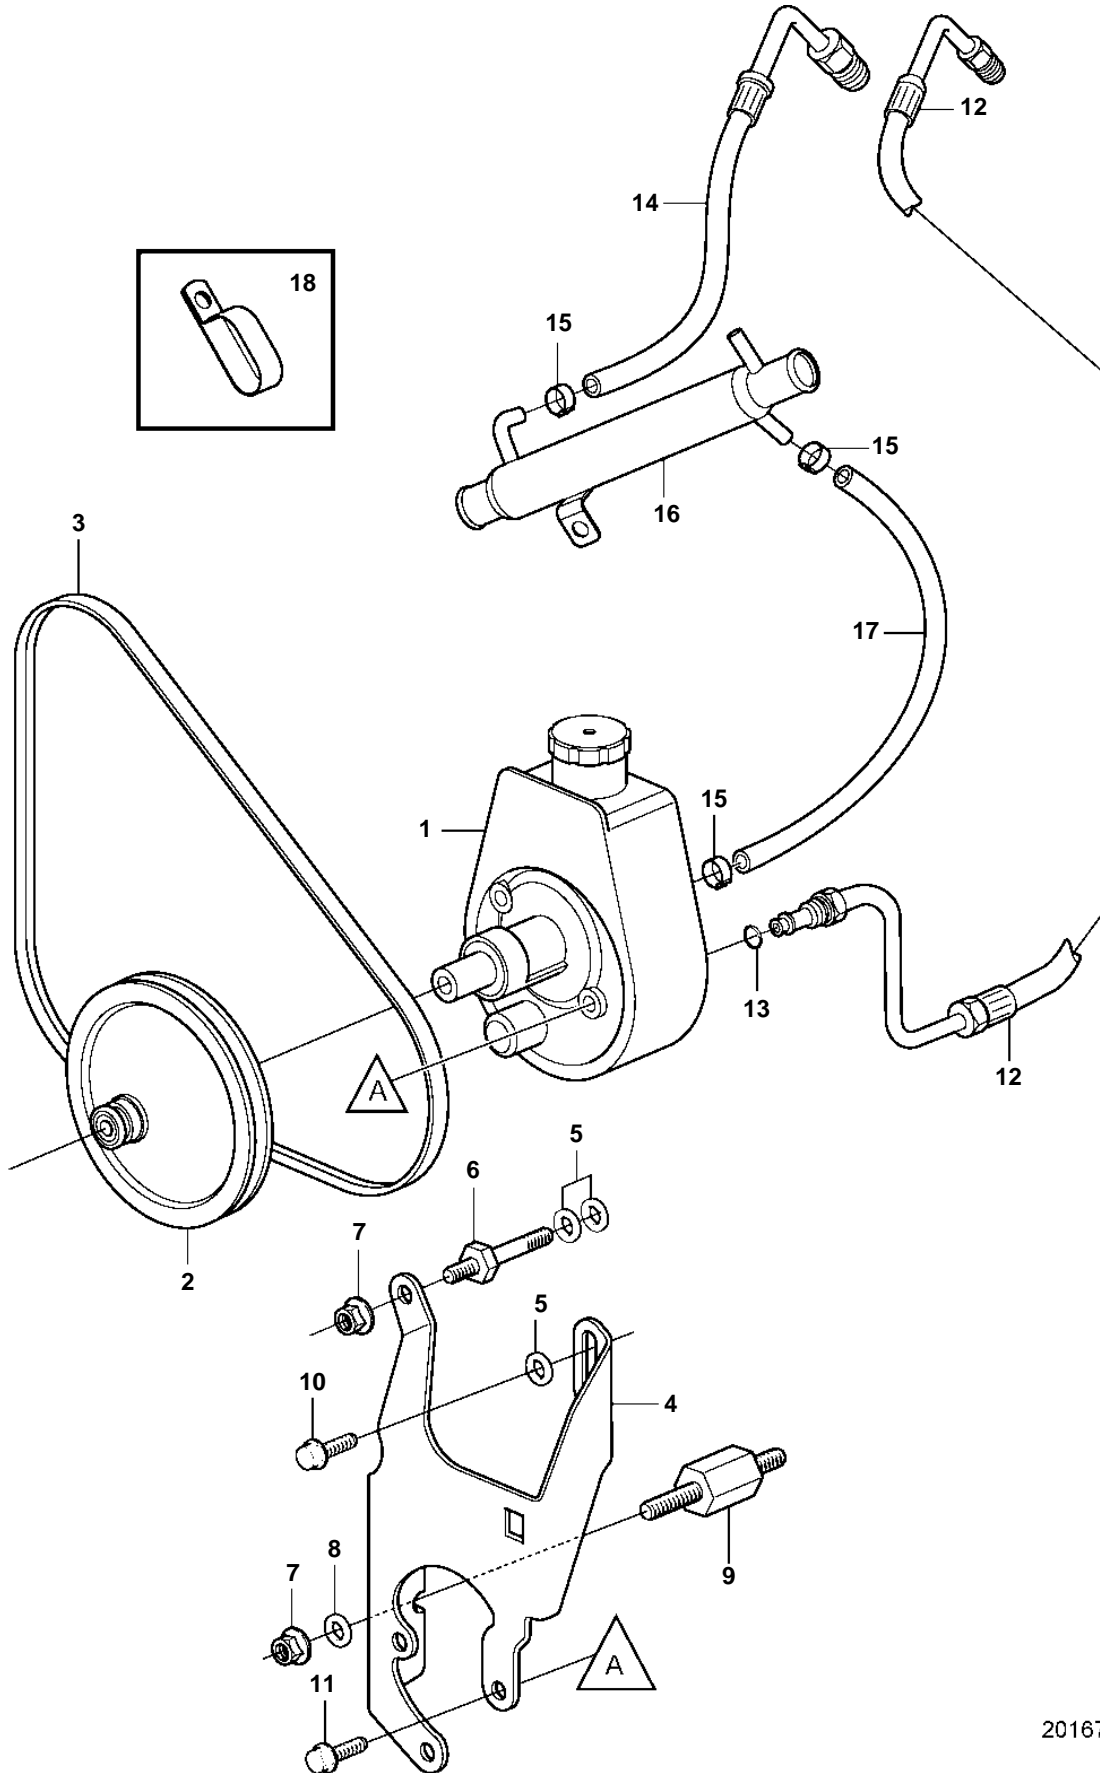

4.3GL-E, 4.3GL-EF

20167

4.3GL-E, 4.3GL-EF

REF	PART NO.	QTY	DESCRIPTION	NOTES
1	3850491	1	Power steering pump	
2	3853804	1	Pulley	
3	3852464	1	V-belt	
4	3856871	1	Bracket	
5	980933	3	Washer	
6	3852507	1	Stud	
7	3853403	2	Nut	
8	3852054	1	Washer	
9	3856973	1	Stud	
10	3853557	1	Screw	
11	3853405	3	Screw	
12	3863144	1	Pressure hose	
13	3852497	1	O-ring	
14	3863148	1	Hose	
15	982663	3	Clamp	
16	3862629	1	Oil cooler	
17	3852839	1	Hose	CUT TO LENGTH
18	3852490	1	Clamp, loop	D=1.44"(36mm)
		1	Clamp, J	D=22,2mm