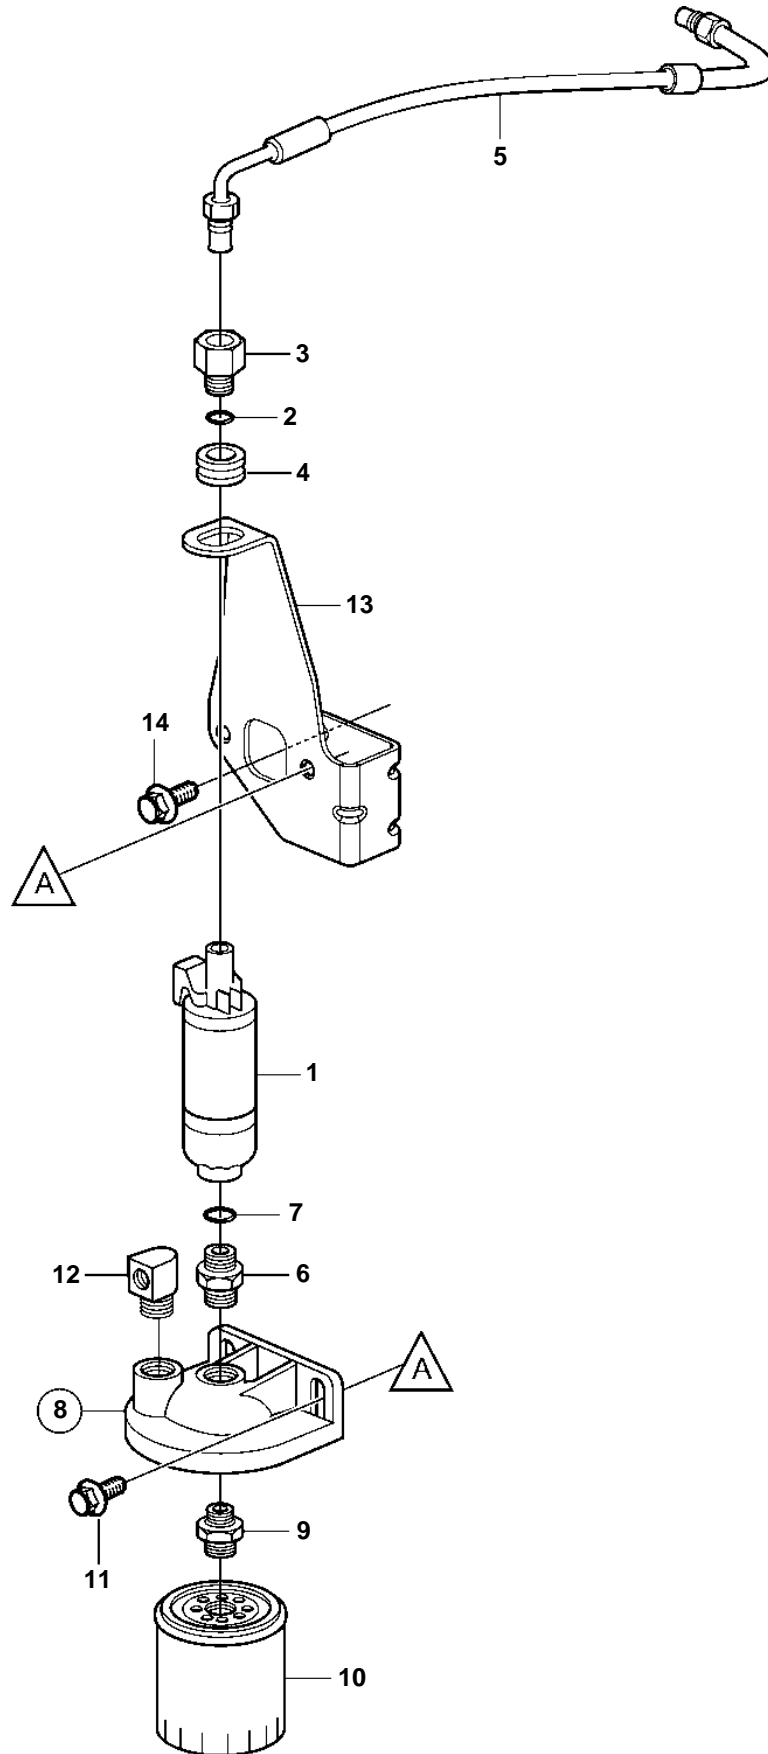

4.3GL-E, 4.3GL-EF

20185

4.3GL-E, 4.3GL-EF

REF	PART NO.	QTY	DESCRIPTION
1	3858261	1	Fuel pump
2	3850820	1	O-ring
3	856954	1	Nipple
4	3858345	1	Grommet
5	3858220	1	Fuel line
6	3853493	1	Fitting
7	3850819	1	· O-ring
8	3850861	1	Cover
9		1	· Connector
10	3862228	1	· Fuel filter
11	3853557	2	Screw
12	3852013	1	Elbow
13	3842370	1	Bracket
14	3860834	2	Screw