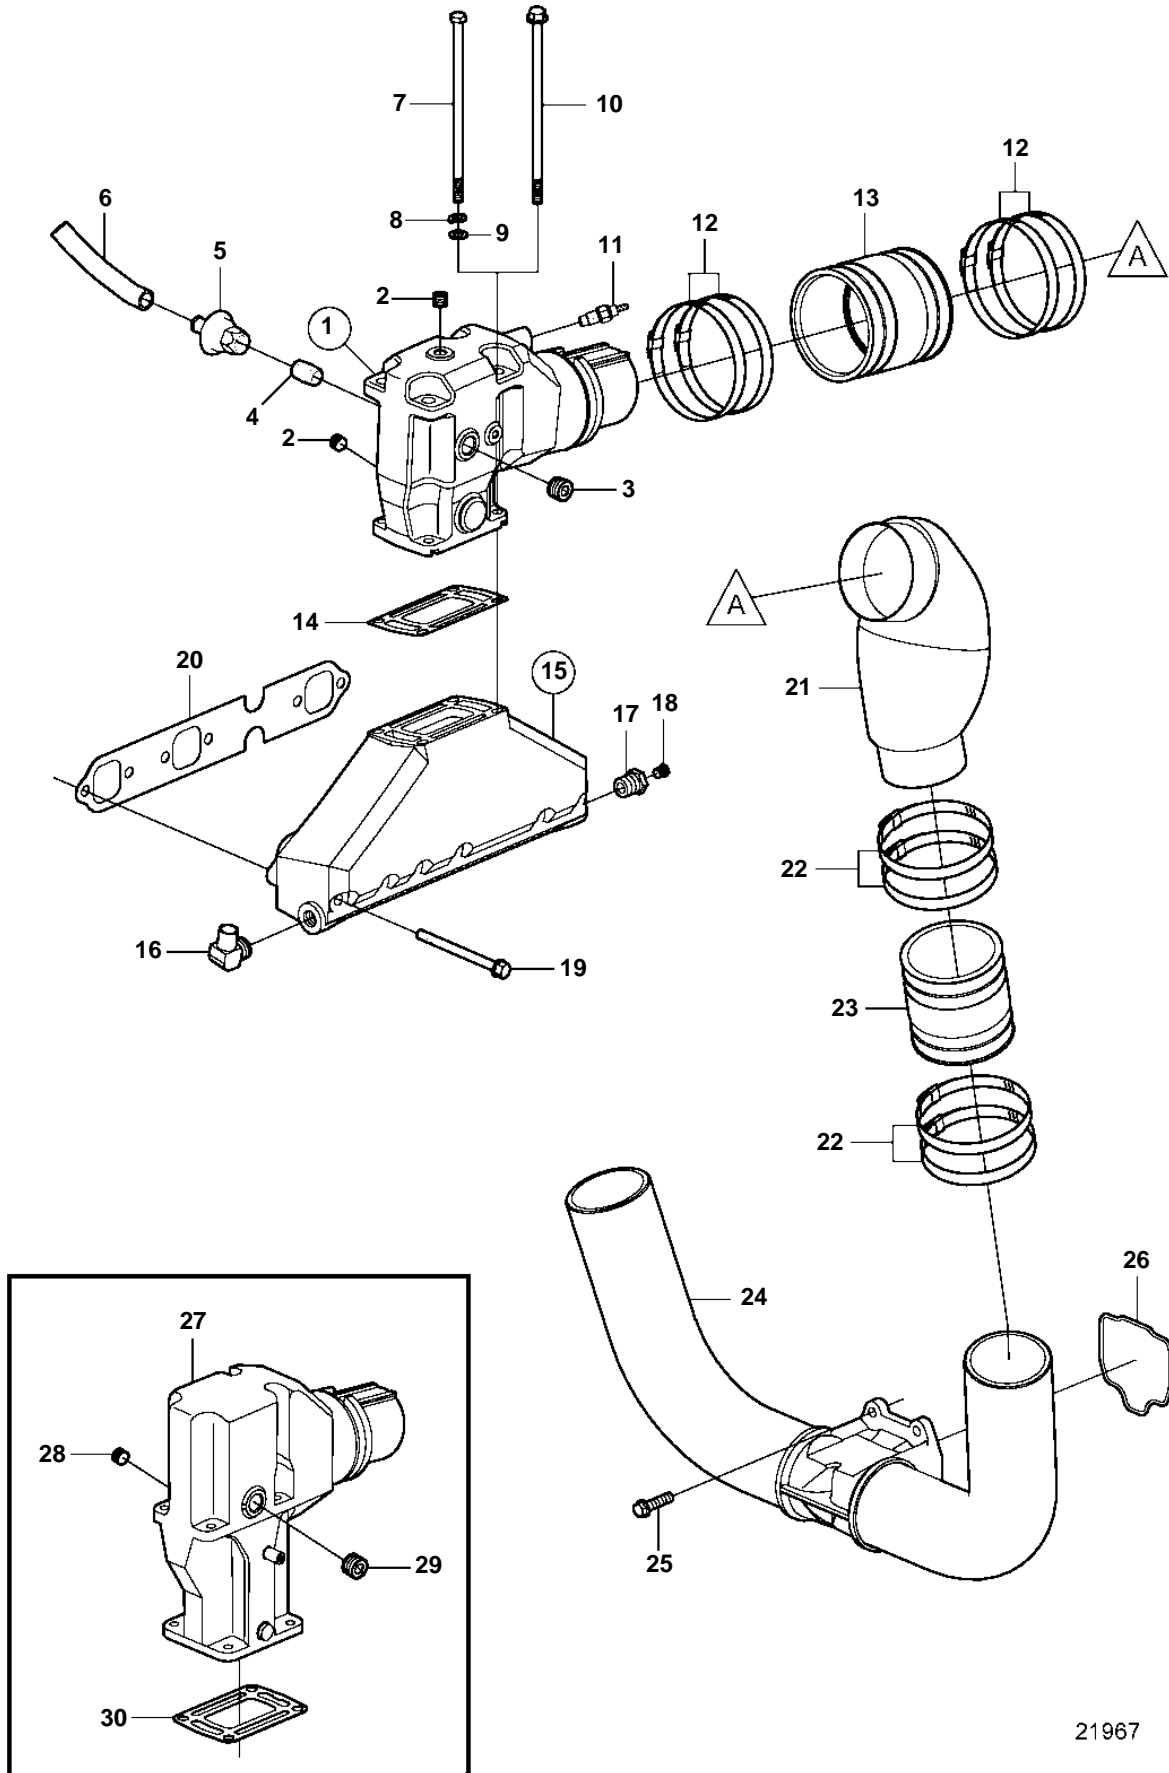

4.3GL-D

21967

4.3GL-D

REF	PART NO.	QTY	DESCRIPTION	NOTES
1	3863061	2	Exhaust riser	
2	3850740	4	• Plug	
3	3850999	2	• Plug	
4	3857763	2	Fitting	
5	3857761	2	Valve	
6	3863478	2	Hose	
7	3852830	8	Screw	EARLIER PROD
8	3852002	8	Lock washer	EARLIER PROD
9	980933	8	Washer	EARLIER PROD
10	3808361	8	Flange screw	LATER PROD
11	3862500	2	Temperature sensor	
12	3863443	8	Clamp	
13	3852696	2	Exhaust hose	
14	3863191	1	Gasket kit	
		2	• Gasket	
15	3857656	2	Exhaust manifold	
16	3852538	2	• Elbow	
17	3858291	2	• Reducer sleeve	
18	3850802	2	• Plug	
19	3857184	12	Screw	
20	3853412	2	Gasket	
21	3854874	2	Exhaust pipe	
22	3863442	8	Clamp	
23	3863450	2	Bellows	
24	3858873	1	Exhaust pipe	
25	3855472	4	Flange screw	
26	3587651	1	Sealing kit	
27	3862627	X	Exhaust riser	3.00" (76mm)
28	3850740	2	Plug	
29	3850999	2	Plug	
30	3863191	X	Gasket kit	
		2	• Gasket	