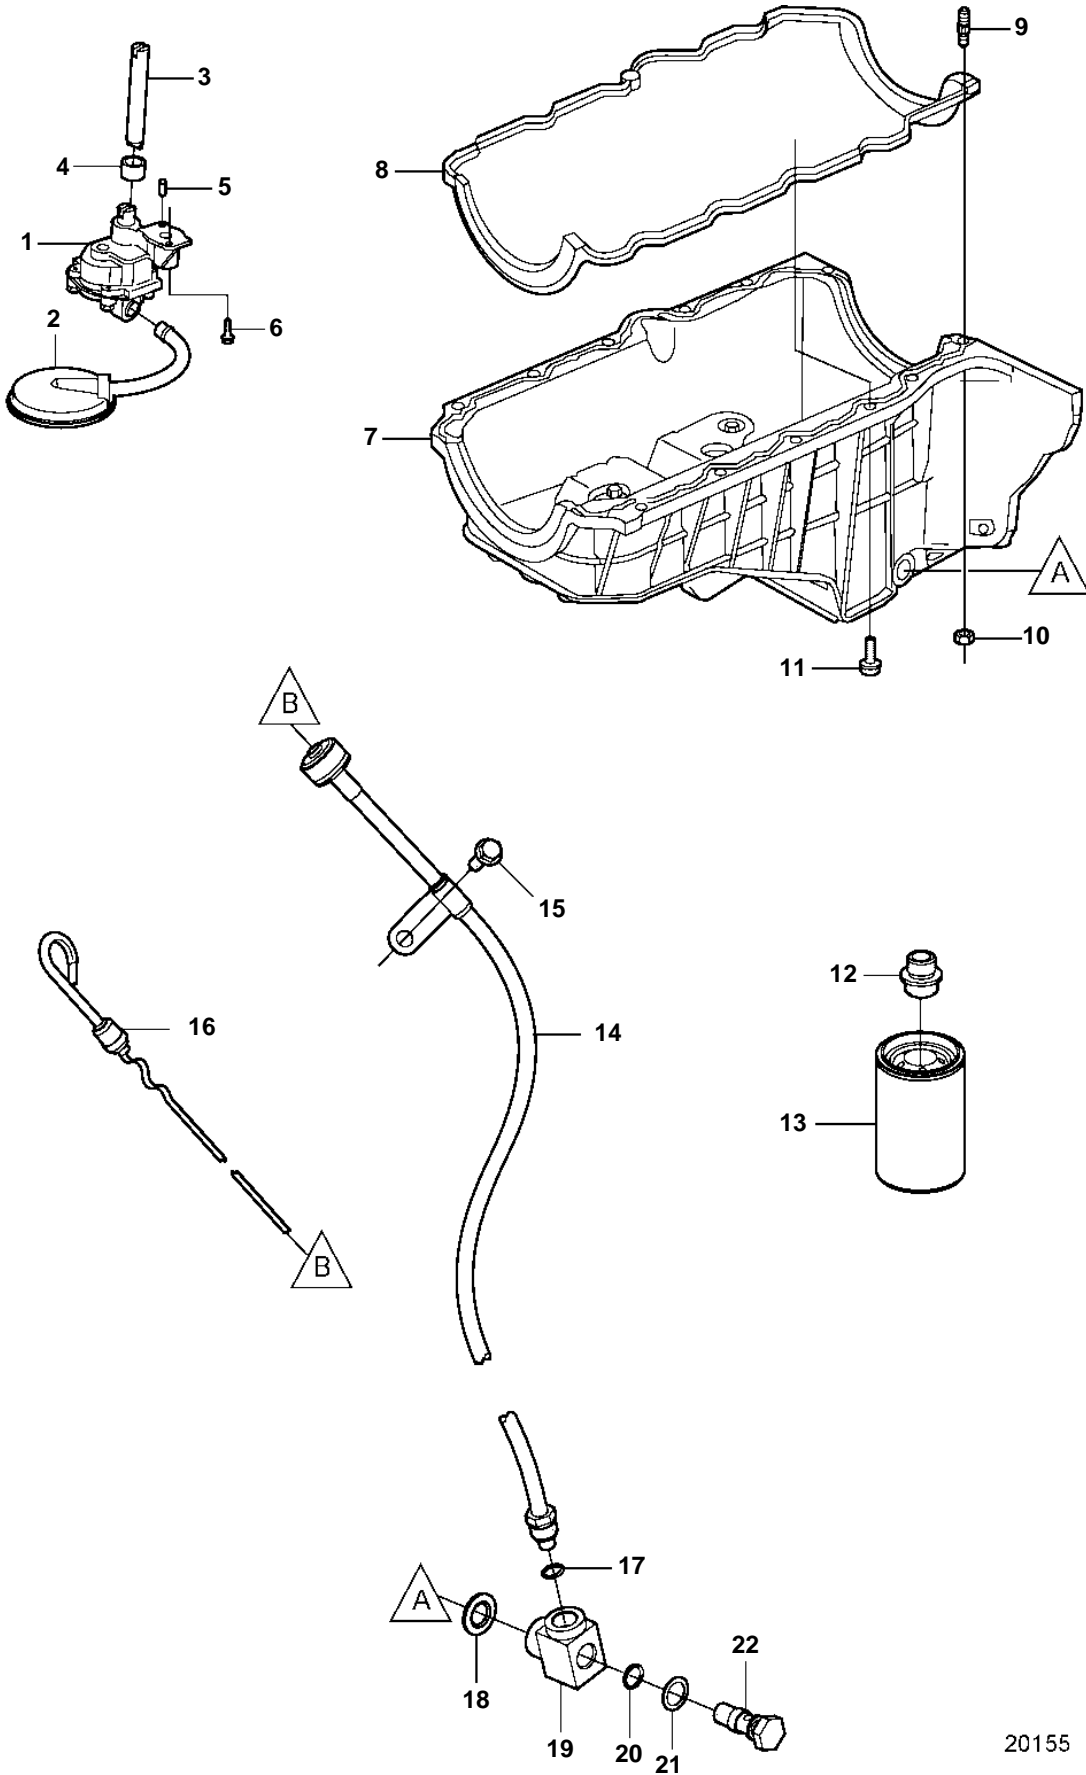

4.3GL-A

20155

4.3GL-A

REF	PART NO.	QTY	DESCRIPTION	SEE SEC.	NOTES
1	3856125	1	Oil pump		
2	3857714	1	Oil pump screen		
3	3853198	1	Shaft		
4	3853199	1	Retainer		
5	3855972	2	Pin		
6	3853234	1	Screw		
7	3858697	1	Oil pan		
8	3855801	1	Gasket kit		
9	3857718	2	Stud		
10	3856930	2	Nut		
11	3855802	10	Screw		
12	3853174	1	Fitting		
13	841750	1	Oil filter		
			Bulletin P-21-7-1	P-21-7-1-EN	Oil Filters, GM gas engines
14	3860214	1	Tube		
15	3853557	1	Screw		
16	3850473	1	Oil dipstick		
17	3852033	1	O-ring		
18	3851981	1	Sealing washer		
19	3855722	1	Fitting		
20	3853674	1	O-ring		
21	3852007	1	Washer		
22	3855721	1	Retainer		