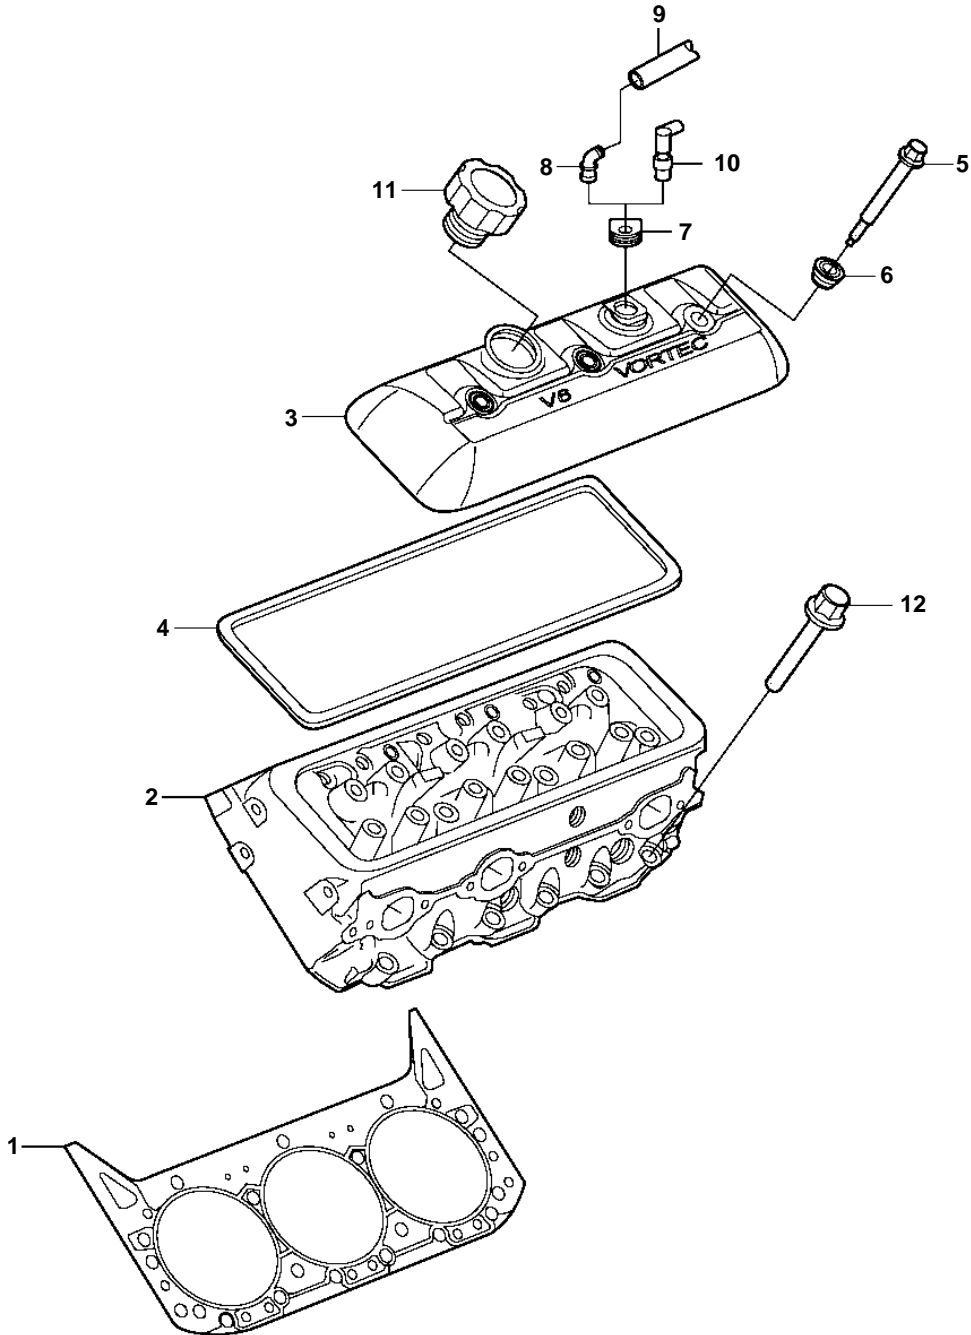

4.3GL-B, 4.3GL-C

20152

4.3GL-B, 4.3GL-C

REF	PART NO.	QTY	DESCRIPTION	NOTES
1	3854299	2	Gasket	
2	3861911	2	Cylinder head	
3	3854949	1	Valve cover	PORT
	3854948	1	Valve cover	STARBOARD
4	3854942	2	· Gasket	
5	3854946	6	· Screw	
6	3855020	6	· Grommet	
7	3854947	2	Grommet	
8	3852104	1	Elbow	
9	3862744	1	Hose	TO FLAME ARRESTOR
10	3856884	1	Valve	CRANKCASE VENTILATION
11	3854944	1	Oil filler cap	
12	3856122	10	Screw	L=3 51/64" (96mm)
	3856123	4	Screw	L=3 1/16" (78mm)
	3856124	10	Screw	L=1.62" (41mm)
13	3862594	2	Bracket	
14	3853326	2	Screw	
15	3853557	2	Screw	