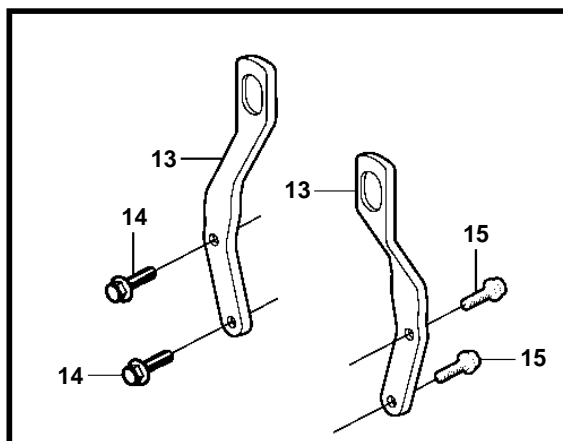

4.3GL-B, 4.3GL-C

20152

4.3GL-B, 4.3GL-C

REF	PART NO.	QTY	DESCRIPTION	NOTES
1	3854299	2	Gasket	
2	3861911	2	Cylinder head	
3	3854949	1	Valve cover	PORT
	3854948	1	Valve cover	STARBOARD
4	3854942	2	· Gasket	
5	3854946	6	· Screw	
6	3855020	6	· Grommet	
7	3854947	2	Grommet	
8	3852104	1	Elbow	
9	3862744	1	Hose	TO FLAME ARRESTOR
10	3856884	1	Valve	CRANKCASE VENTILATION
11	3854944	1	Oil filler cap	
12	3856122	10	Screw	L=3 51/64" (96mm)
	3856123	4	Screw	L=3 1/16" (78mm)
	3856124	10	Screw	L=1.62" (41mm)
13	3862594	2	Bracket	
14	3853326	2	Screw	
15	3853557	2	Screw	