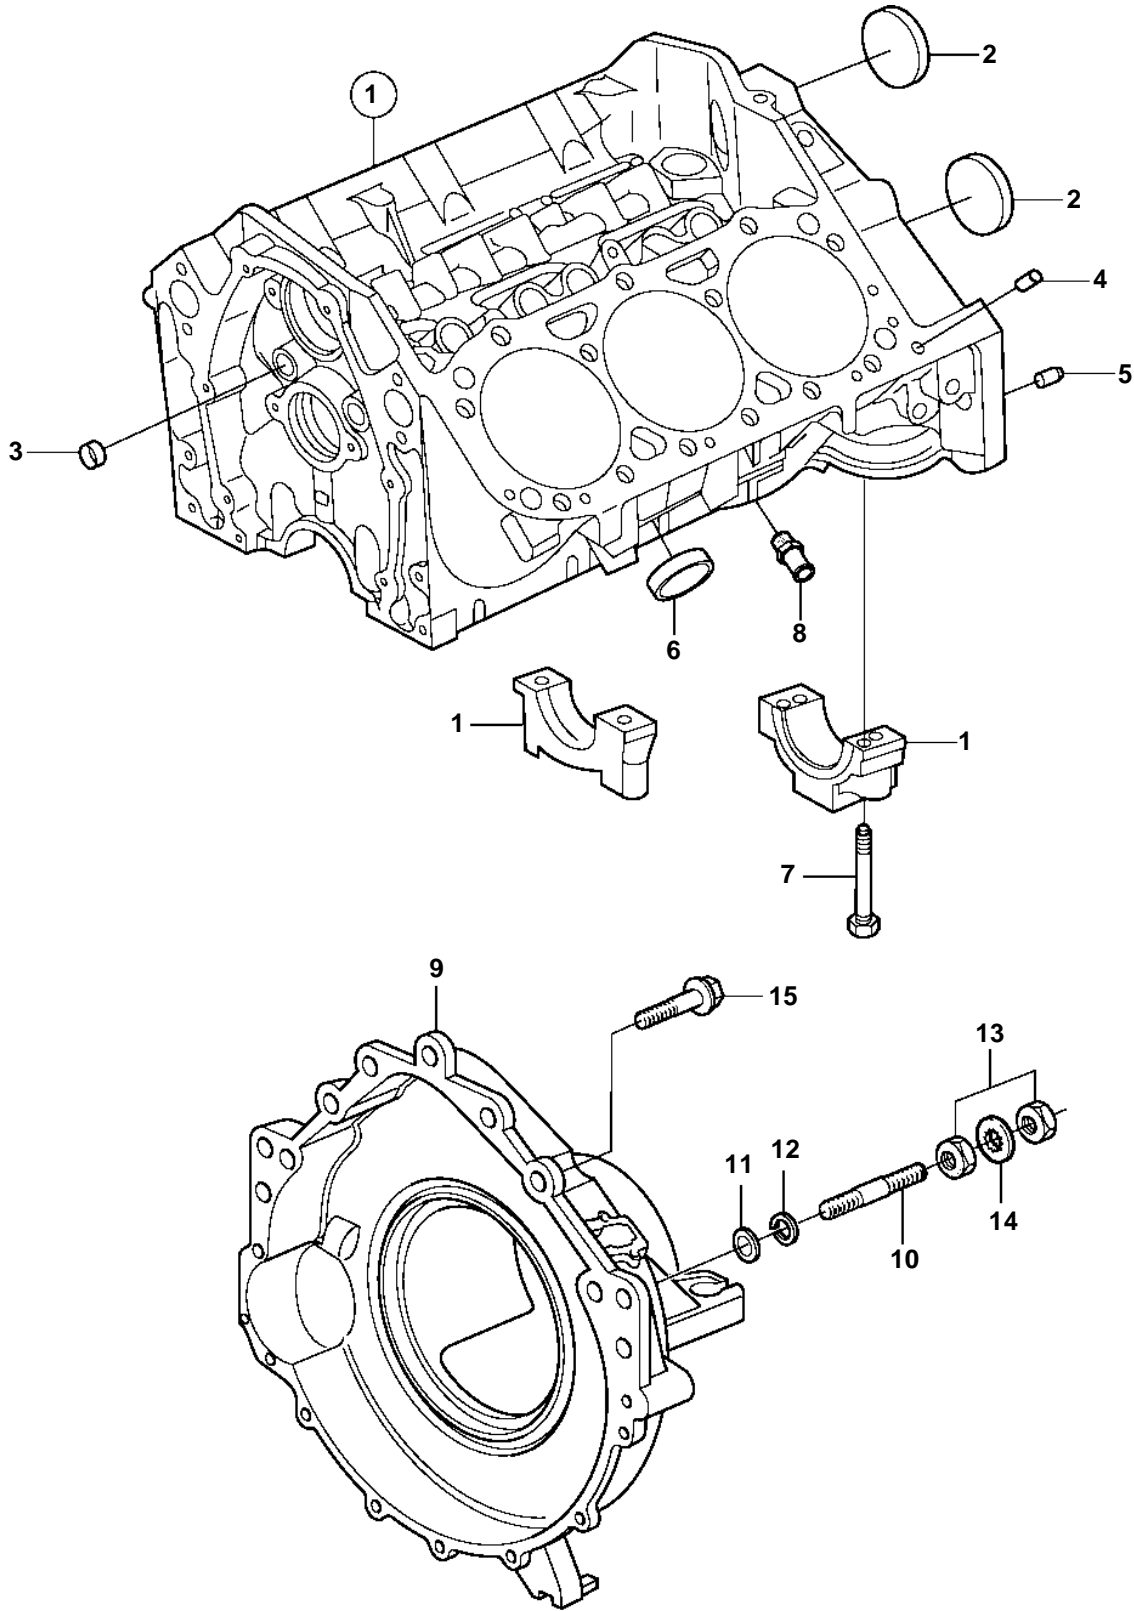

4.3GL-A

4.3GL-A

REF	PART NO.	QTY	DESCRIPTION	NOTES
1		1	Cylinder block	
2	3853209	2	· Core plug	
3	3853208	2	· Cap plug	
4	3853114	4	· Locating pin	
5	3856001	2	· Pin	
6	3852100	8	· Core plug	
7	3862355	10	· Screw	
8	3858501	2	Hose nipple	
9	3857846	1	Flywheel housing	
10	3857937	2	Stud	
11	980933	2	Washer	
12	3852046	2	Lock washer	
13	971071	6	Nut	
14	982679	4	Lock washer	
15	982702	1	Flange screw	L=25mm
	946472	3	Screw	L=30mm