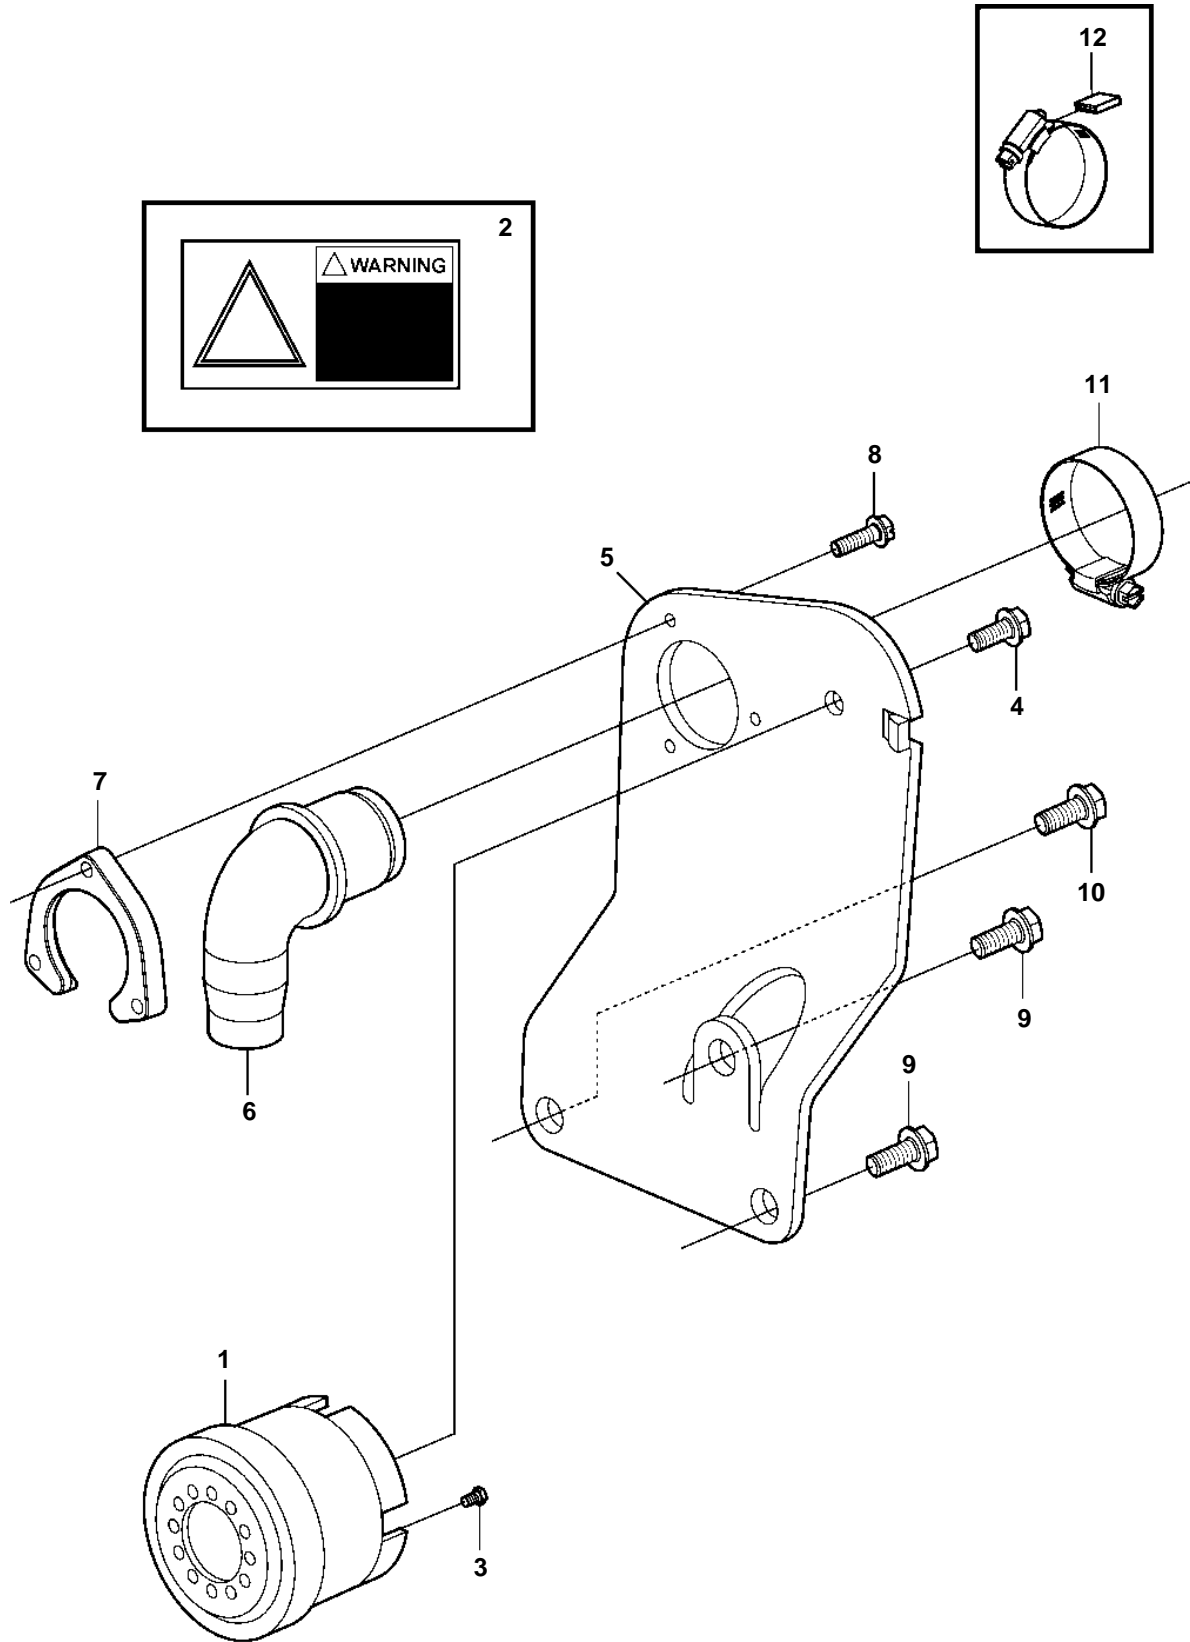

4.3GL-A

4.3GL-A

REF	PART NO.	QTY	DESCRIPTION	SEE SEC.	NOTES
1	3860264	1	Alarm		
2	3861504	1	Decal		WARNING!
3	3860531	2	Screw		
4	967949	1	Screw		
5		1	Bracket		
6	3860036	1	Cable harness	6937	
7	3852825	1	Retainer		
8	3852208	3	Screw		
9	3853557	2	Screw		
10	3853266	1	Screw		
11	3853786	1	Clamp		
12	3858532	1	Cover		