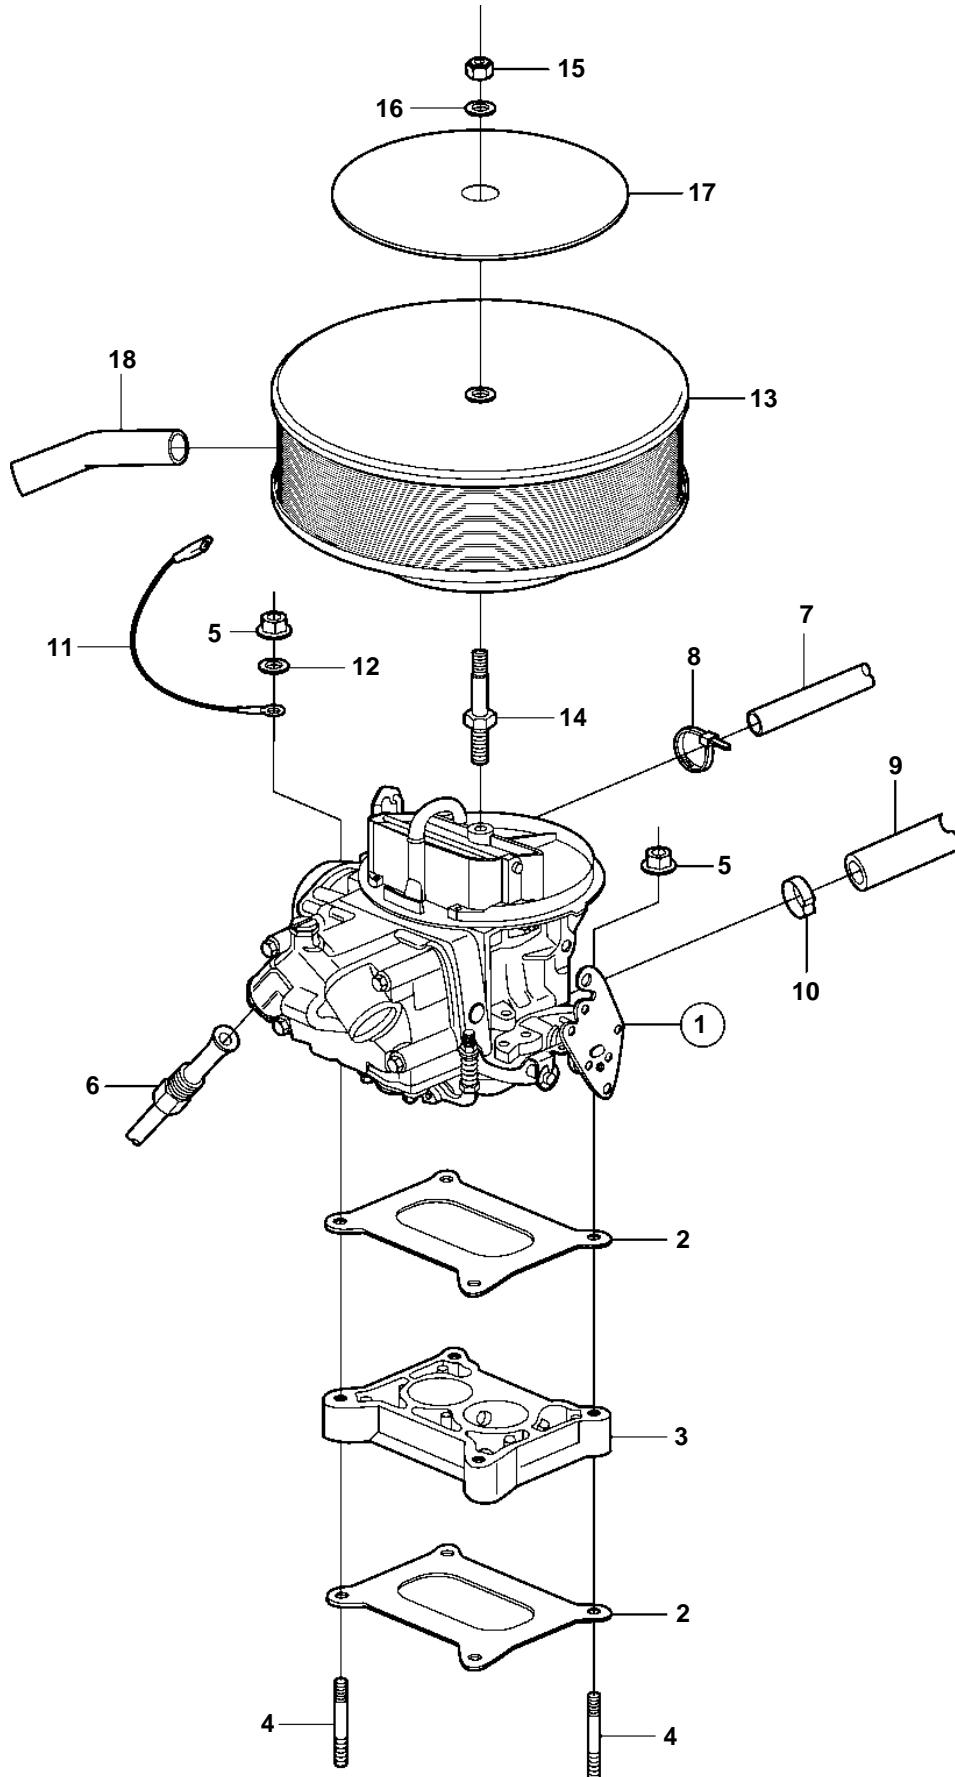

3.0GLM-B, 3.0GLP-B

19024

3.0GLM-B, 3.0GLP-B

| REF | PART NO. | QTY | DESCRIPTION | NOTES |
|-----|----------|-----|----------------|---------|
| 1 | 3859065 | 1 | Carburetor | |
| 2 | 3853283 | 2 | Gasket | |
| 3 | 3860750 | 1 | Spacer | |
| 4 | 3860751 | 4 | Stud | |
| 5 | 3852142 | 4 | Nut | |
| 6 | 3860950 | 1 | Fuel line | |
| 7 | 3854242 | 1 | Hose | L=39" |
| 8 | 948211 | 1 | Strip clamp | |
| 9 | 3856870 | 1 | Hose | |
| 10 | 982663 | 1 | Clamp | |
| 11 | 3853845 | 1 | Cable | |
| 12 | 3852191 | 1 | Washer | |
| 13 | 3862630 | 1 | Flame arrestor | |
| 14 | 3853560 | 1 | Stud | |
| 15 | 3854468 | 1 | Lock nut | |
| 16 | 3852184 | 1 | Washer | |
| 17 | 3862780 | 1 | Decal | 3.0L GL |
| 18 | 3862743 | 1 | Hose | |