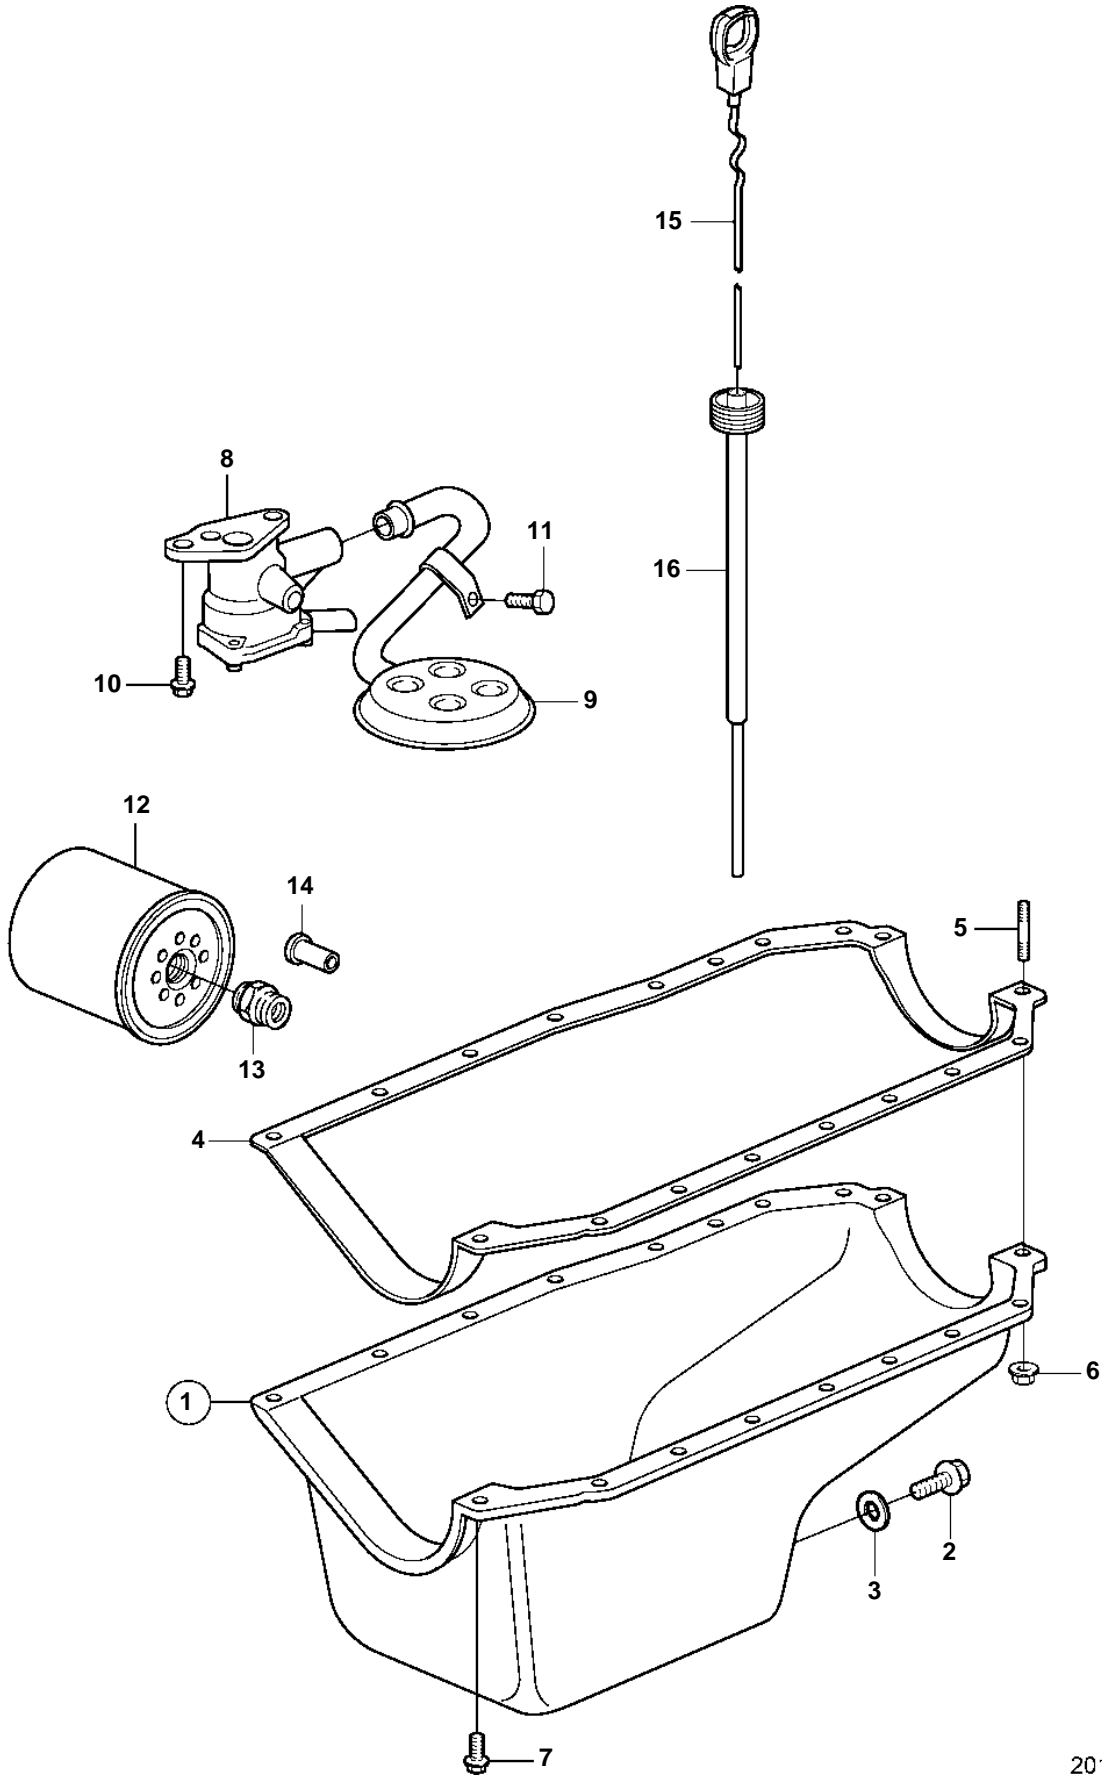

3.0GLM-A, 3.0GLP-A, 3.0GLM-B, 3.0GLP-B

3.0GLM-A, 3.0GLP-A, 3.0GLM-B, 3.0GLP-B

REF	PART NO.	QTY	DESCRIPTION	SEE SEC.	NOTES
1	3857863	1	Oil pan		
2	841215	1	• Plug		
3	3851981	1	• Sealing washer		
4	3853343	1	Gasket		
5	3853202	2	Stud		
6	3853168	2	Nut		
7	3853171	2	Screw		5/16"-18
	3856134	14	Screw		1/4"-20
8	3853843	1	Oil pump		
9	3857865	1	Oil pump screen		
10	3853173	2	Screw		
11	3853219	1	Screw		
12	835440	1	Oil filter		
			Bulletin P-21-7-1	P-21-7-1-EN	Oil Filters, GM gas engines
13	3852097	1	Connector		
14	3855996	1	Oil valve		
15	3862754	1	Oil dipstick		
16	3857268	1	Tube		