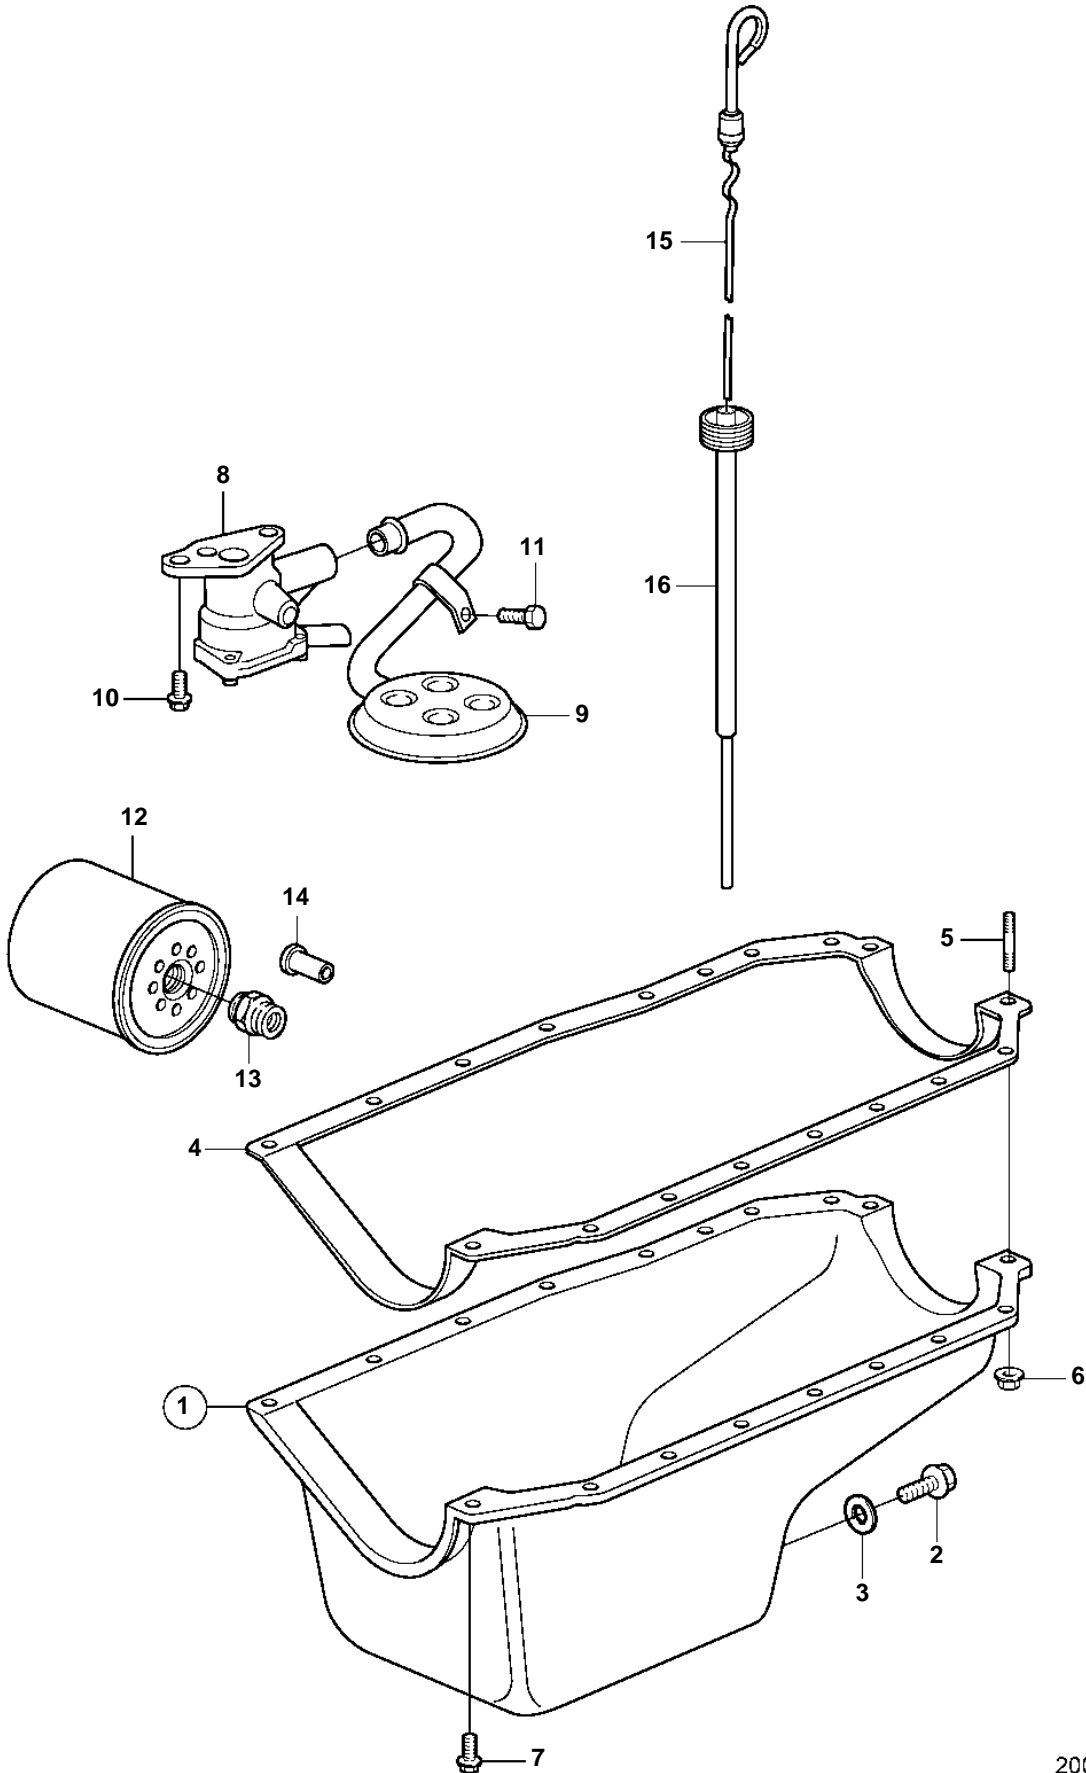

3.0GSM-A, 3.0GSP-A, 3.0GSM-B, 3.0GSP-B, 3.0GSM-C, 3.0GSP-C

3.0GSM-A, 3.0GSP-A, 3.0GSM-B, 3.0GSP-B, 3.0GSM-C, 3.0GSP-C

REF	PART NO.	QTY	DESCRIPTION	SEE SEC.	NOTES
1	3857863	1	Oil pan		
2	841215	1	• Plug		
3	3851981	1	• Sealing washer		
4	3853343	1	Gasket		
5	3853202	2	Stud		
6	3853168	2	Nut		
7	3853171	2	Screw		5/16"-18
	3856134	14	Screw		1/4"-20
8	3853843	1	Oil pump		
9	3857865	1	Oil pump screen		
10	3853173	2	Screw		
11	3853219	1	Screw		
12	835440	1	Oil filter		
			Bulletin P-21-7-1	P-21-7-1-EN	Oil Filters, GM gas engines
13	3852097	1	Connector		
14	3855996	1	Oil valve		
15	3850472	1	Oil dipstick		
16	3857268	1	Tube		