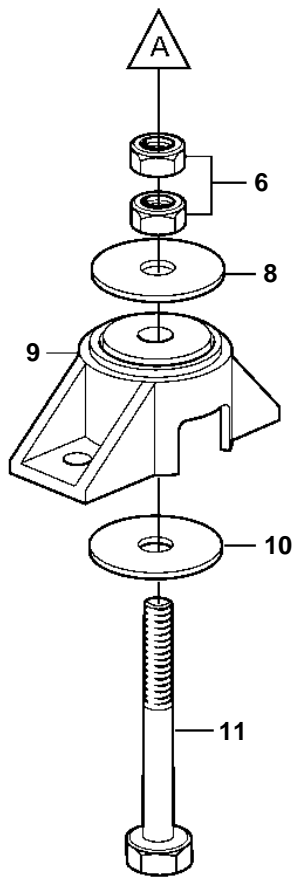

3.0GLM-C, 3.0GLP-C, 3.0GSM-A, 3.0GSP-A, 3.0GSM-B, 3.0GSP-B, 3.0GSM-C, 3.0GSP-C, 3.0GLM-A, 3.0GLP-A, 3.0GLM-B, 3.0GLP-B

3.0GLM-C, 3.0GLP-C, 3.0GSM-A, 3.0GSP-A, 3.0GSM-B, 3.0GSP-B, 3.0GSM-C, 3.0GSP-C, 3.0GLM-A, 3.0GLP-A, 3.0GLM-B, 3.0GLP-B

REF	PART NO.	QTY	DESCRIPTION	NOTES
1	3860089	1	Bracket	
2	3860272	1	Bracket	
3	3860582	5	Screw	
4	3860163	4	Screw	
5	3860088	1	Bracket	EARLIER PROD
	3818512	1	Bracket	LATER PROD
6	3852021	6	Nut	
7	3852090	2	Lock washer	
8	3852433	2	Washer	
9	3853805	2	Rubber cushion	
10	3852428	2	Washer	
11	3852566	2	Screw	
12	3862657	2	Nut	
13	3852540	2	Washer	
14	3852539	2	Nut	
15	3852622	2	Washer	
16	3853806	2	Rubber cushion	
17	959968	4	Screw	
18	3852155	4	Washer	
19	3852542	2	Washer	
20	3850930	2	Screw	EARLIER PROD
	3587962	2	Screw	LATER PROD