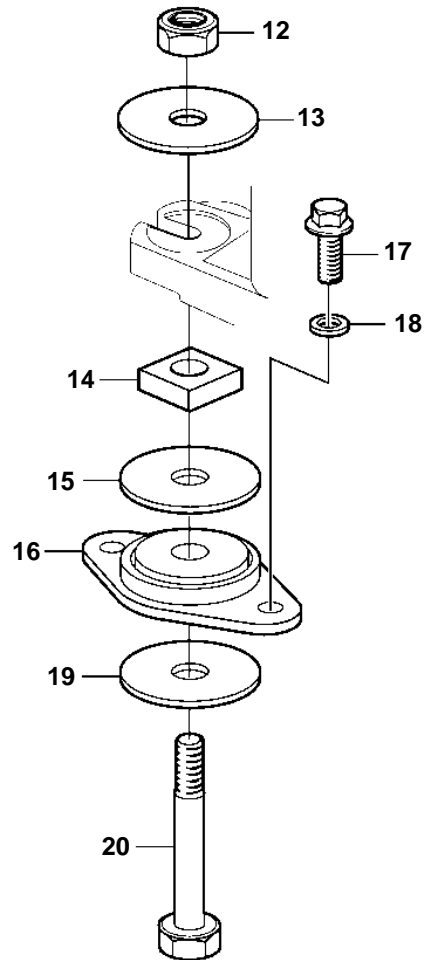

3.0GLM-C, 3.0GLP-C, 3.0GSM-A, 3.0GSP-A, 3.0GSM-B, 3.0GSP-B, 3.0GSM-C, 3.0GSP-C, 3.0GLM-A, 3.0GLP-A, 3.0GLM-B, 3.0GLP-B

3.0GLM-C, 3.0GLP-C, 3.0GSM-A, 3.0GSP-A, 3.0GSM-B, 3.0GSP-B, 3.0GSM-C, 3.0GSP-C, 3.0GLM-A, 3.0GLP-A, 3.0GLM-B, 3.0GLP-B

REF	PART NO.	QTY	DESCRIPTION	NOTES
1	3860089	1	Bracket	
2	3860272	1	Bracket	
3	3860582	5	Screw	
4	3860163	4	Screw	
5	3860088	1	Bracket	EARLIER PROD
	3818512	1	Bracket	LATER PROD
6	3852021	6	Nut	
7	3852090	2	Lock washer	
8	3852433	2	Washer	
9	3853805	2	Rubber cushion	
10	3852428	2	Washer	
11	3852566	2	Screw	
12	3862657	2	Nut	
13	3852540	2	Washer	
14	3852539	2	Nut	
15	3852622	2	Washer	
16	3853806	2	Rubber cushion	
17	959968	4	Screw	
18	3852155	4	Washer	
19	3852542	2	Washer	
20	3850930	2	Screw	EARLIER PROD
	3587962	2	Screw	LATER PROD