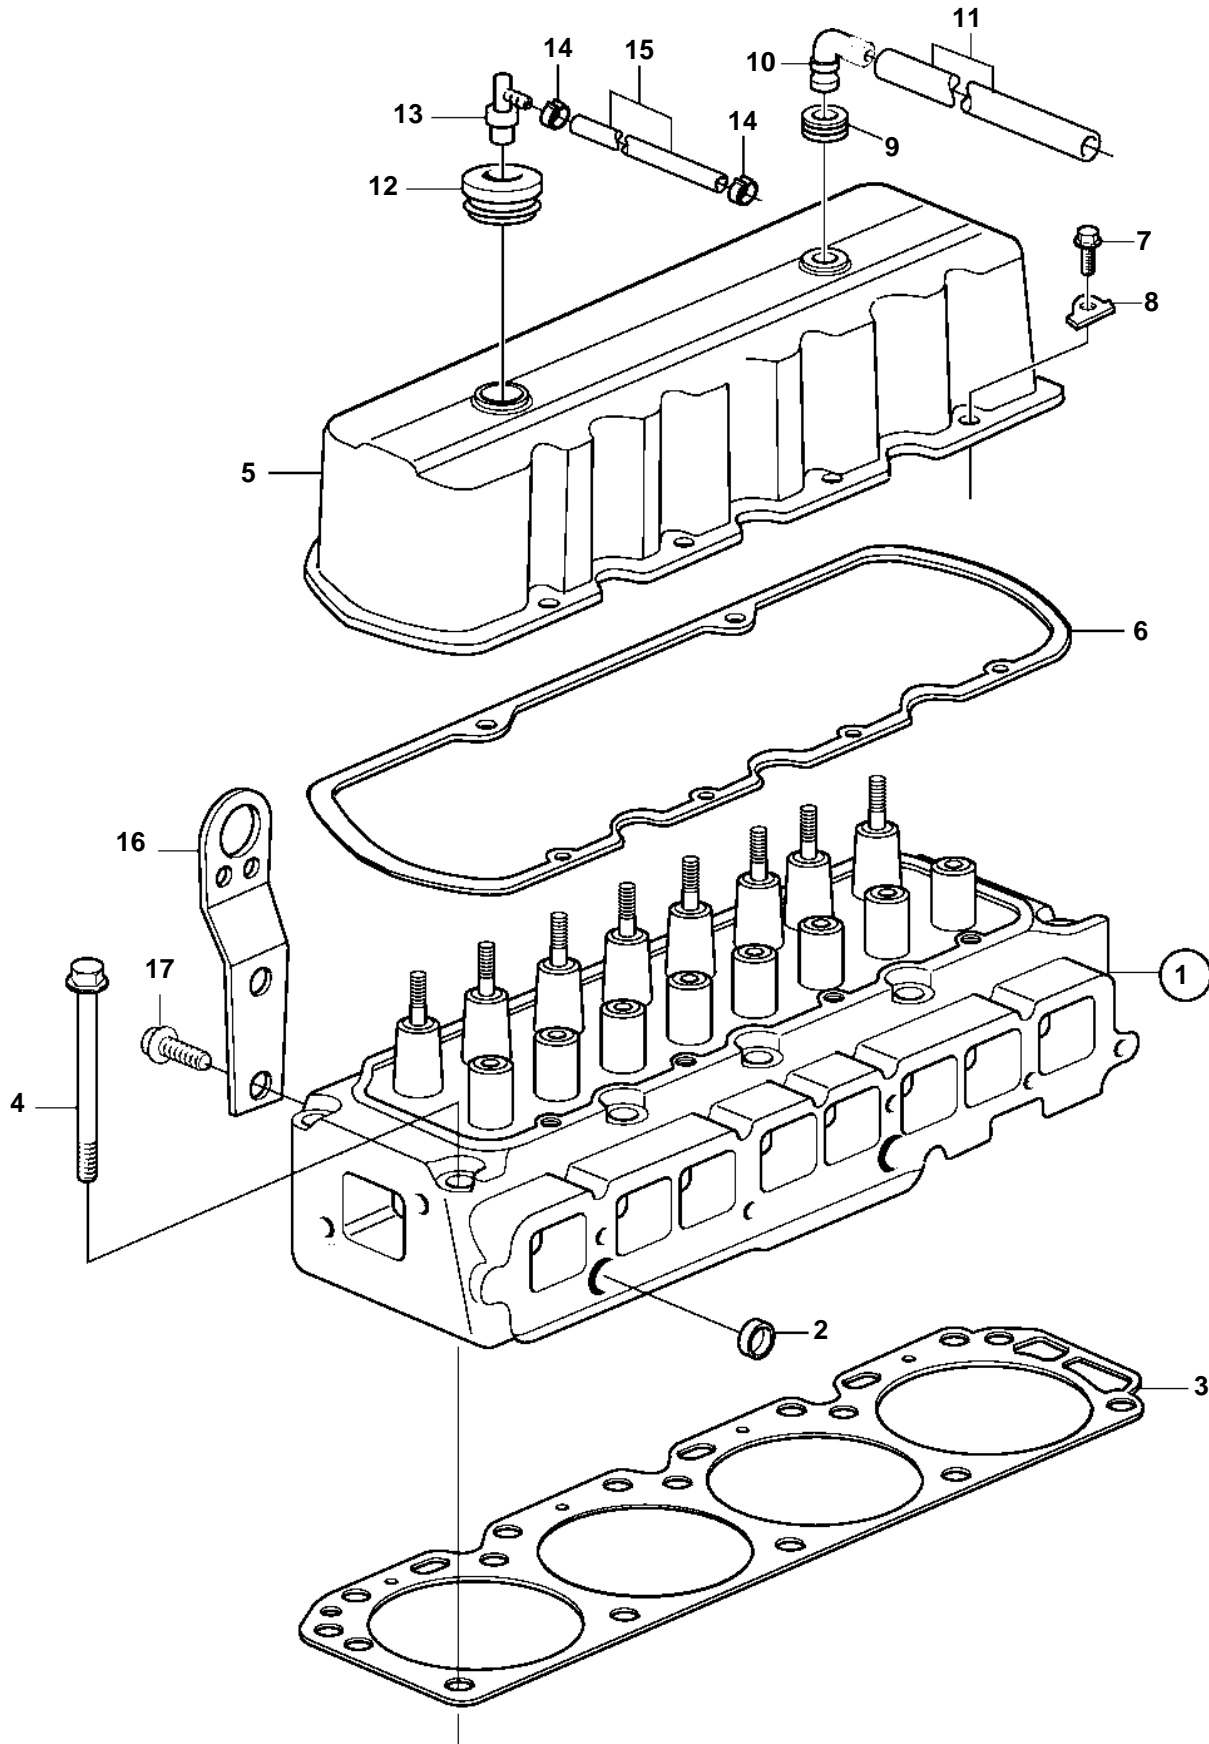

3.0GLM-A, 3.0GLP-A, 3.0GLM-B, 3.0GLP-B

3.0GLM-A, 3.0GLP-A, 3.0GLM-B, 3.0GLP-B

REF	PART NO.	QTY	DESCRIPTION	NOTES
1	3854012	1	Cylinder head	
2	3852102	2	· Core plug	
3	3853336	1	Gasket	
4	3857900	10	Screw	
5	3853784	1	Valve cover	
6	3852693	1	Gasket	
7	3856134	5	Screw	
8	3852442	5	Washer	
9	3852103	1	Grommet	
10	3852104	1	Elbow	
11	3862743	1	Hose	
12	3857279	1	Rubber grommet	
13	3856884	1	Valve	CRANKCASE VENTILATION
14	982663	2	Clamp	
15	3856870	1	Hose	
16		1	Bracket	NOT SERVICED
17		2	Bolt	NOT SERVICED