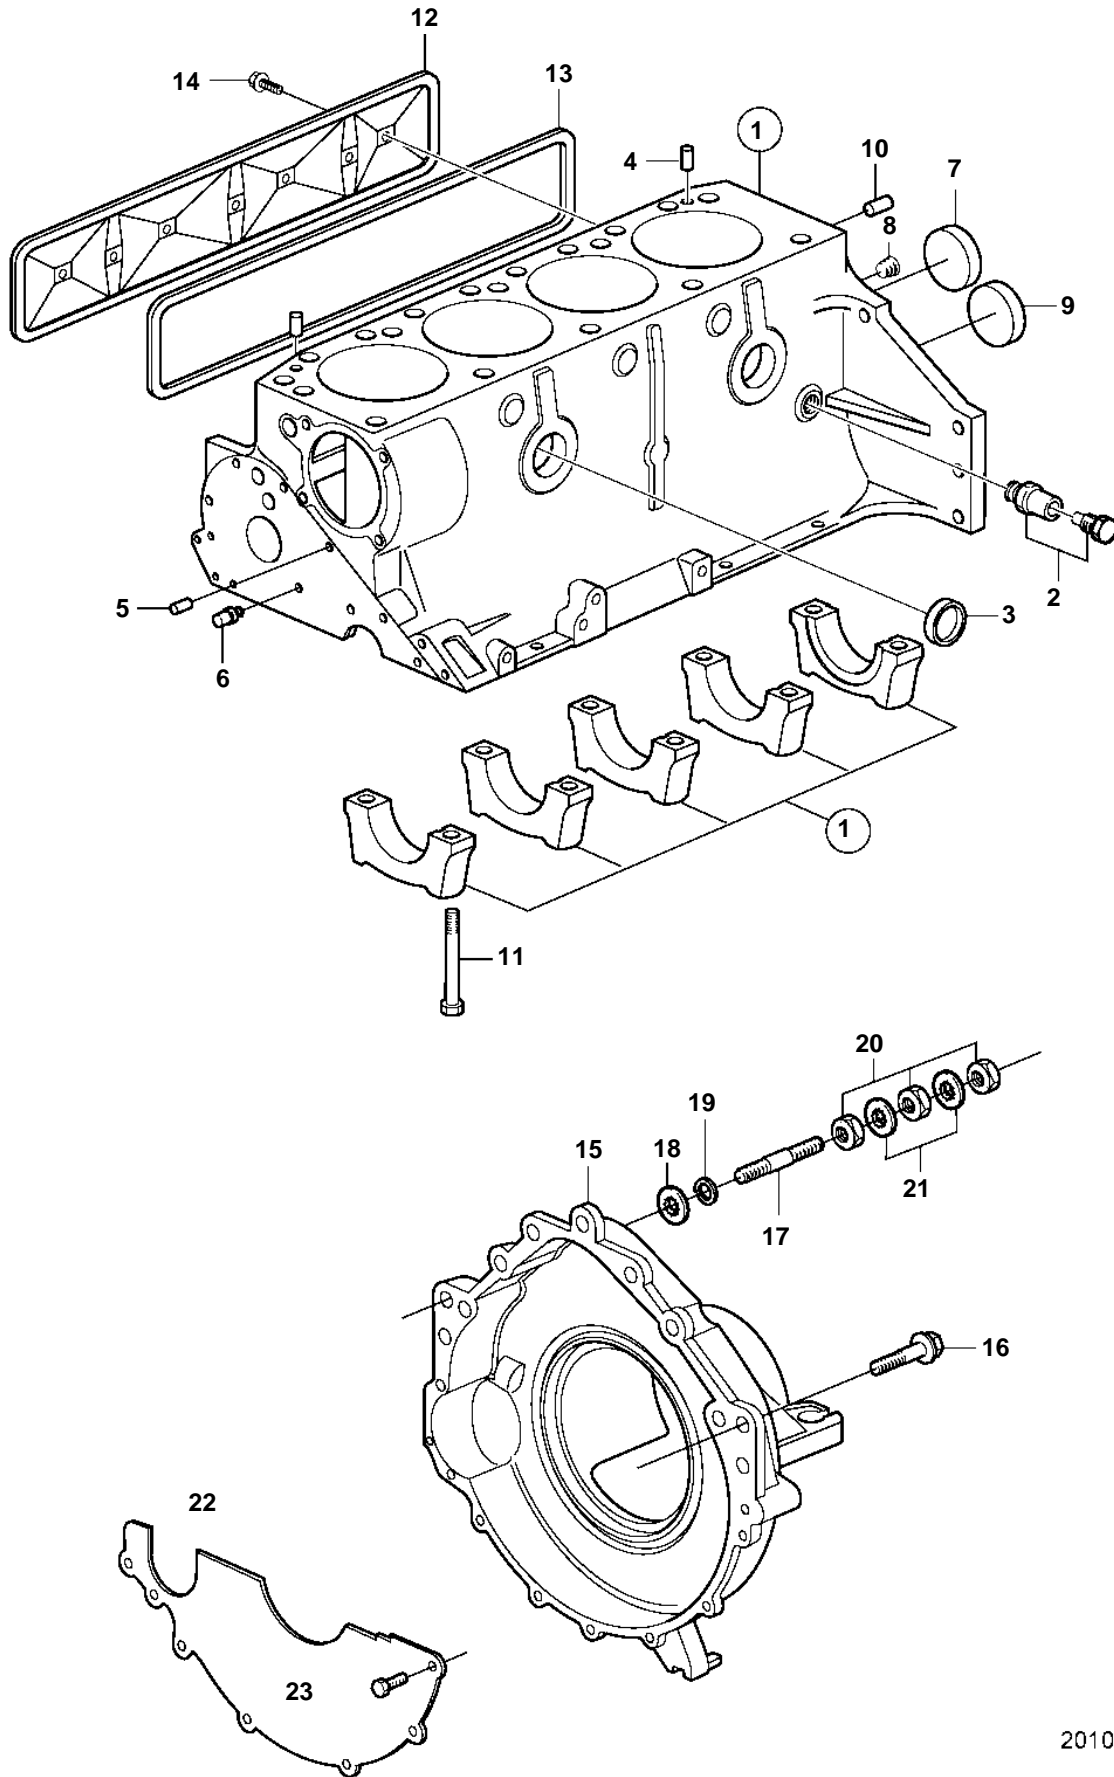

3.0GLM-A, 3.0GLP-A, 3.0GLM-B, 3.0GLP-B

20100

3.0GLM-A, 3.0GLP-A, 3.0GLM-B, 3.0GLP-B

REF	PART NO.	QTY	DESCRIPTION	NOTES
1		1	Cylinder block	NOT SERVICED
2	3854494	X	Drain cock	
3	3852100	2	Core plug	
4	3853114	4	Locating pin	
5	3852743	1	Plug	
6	3853067	1	Nozzle	
7	3852101	1	Core plug	
8	856547	1	Plug	
9	3853209	1	Core plug	
10	3856001	2	Pin	
11	3852933	10	Screw	
12	3853138	1	Cover	
13		X	SealantRTV	
14	3853955	4	Screw	
15	3857846	1	Flywheel housing	
16	3853326	5	Screw	
17	3850571	1	Stud	
18	3852058	1	Washer	
19	3852002	1	Lock washer	
20	3852065	2	Nut	
21	3852070	1	Washer	
22	3854604	1	Cover	
23	3852421	4	Screw	