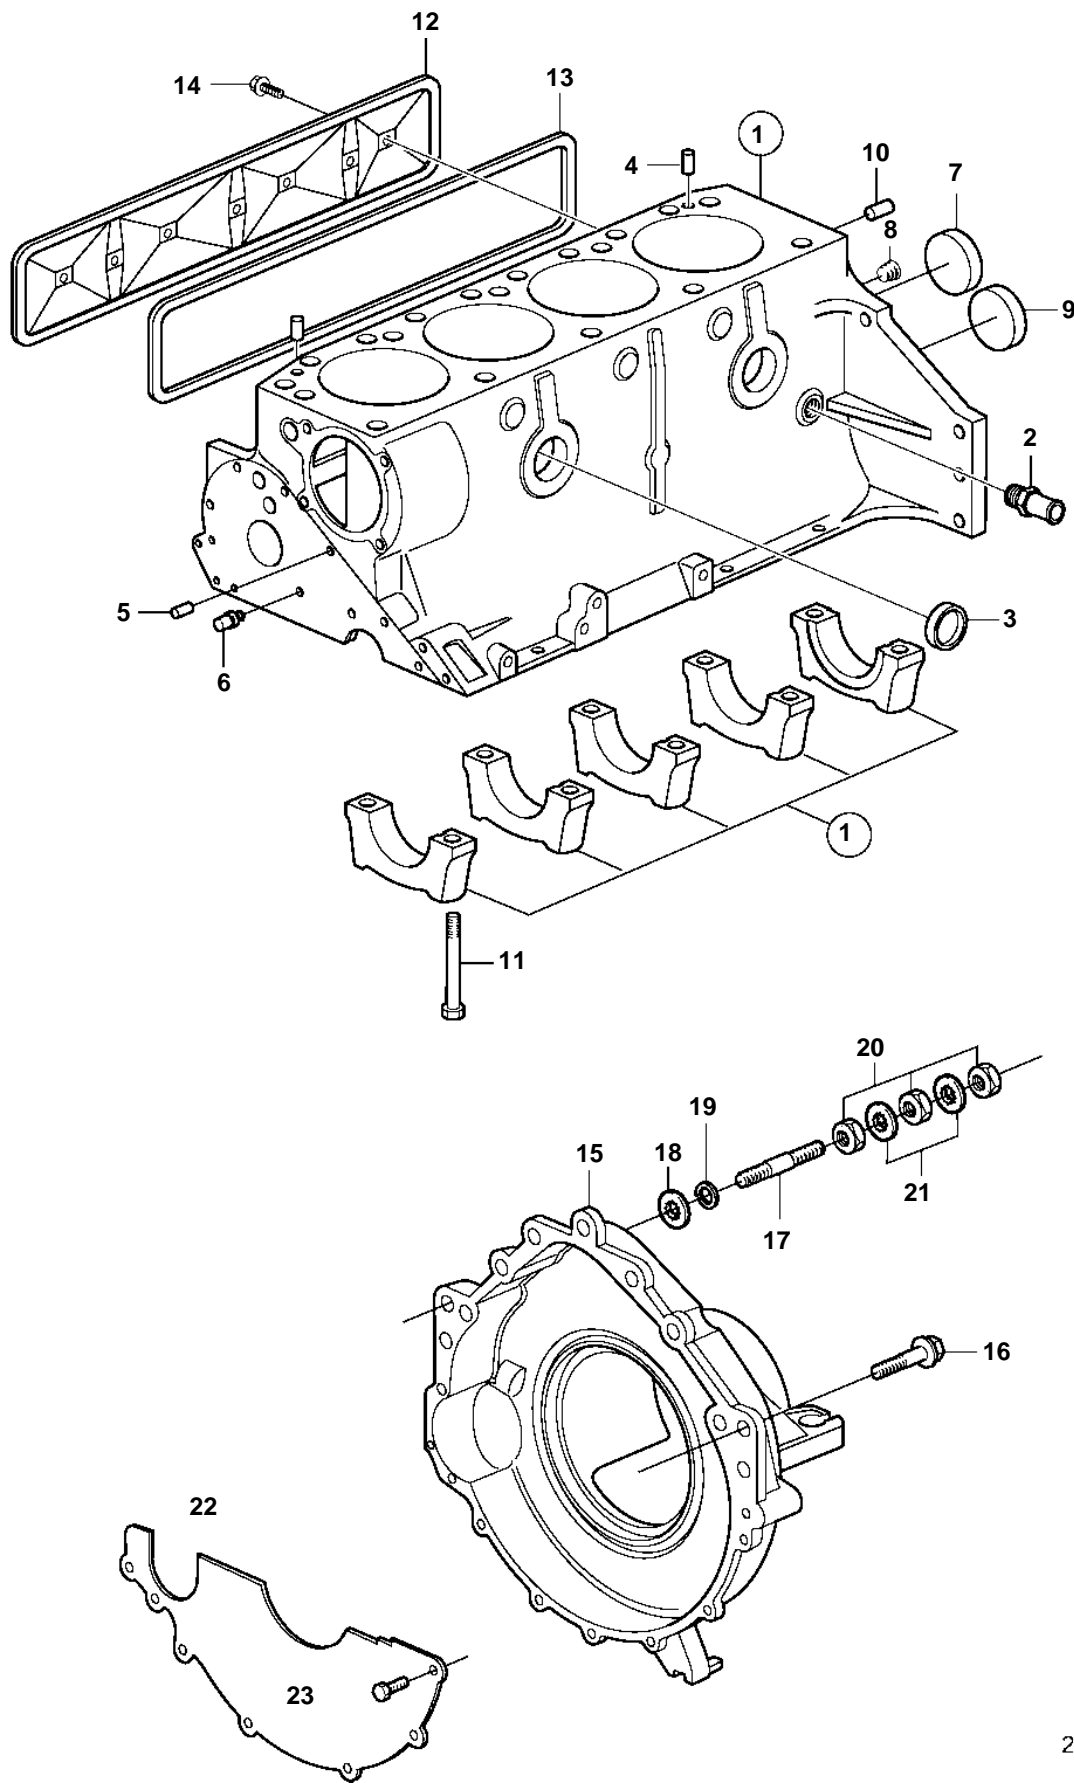

3.0GSM-B, 3.0GSP-B, 3.0GSM-C, 3.0GSP-C

22815

3.0GSM-B, 3.0GSP-B, 3.0GSM-C, 3.0GSP-C

REF	PART NO.	QTY	DESCRIPTION	NOTES
1		1	Cylinder block	NOT SERVICED
2	3858501	1	Hose nipple	
3	3852100	2	Core plug	
4	3853114	4	Locating pin	
5	3852743	1	Plug	
6	3853067	1	Nozzle	
7	3852101	1	Core plug	
8	856547	1	Plug	
9	3853209	1	Core plug	
10	3856001	2	Pin	
11	3852933	10	Screw	
12	3853138	1	Cover	
13		X	SealantRTV	
14	3853955	4	Screw	
15	3857846	1	Flywheel housing	
16	3853326	5	Screw	
17	3850571	1	Stud	
18	3852058	1	Washer	
19	3852002	1	Lock washer	
20	3852065	2	Nut	
21	3852070	1	Washer	
22	3854604	1	Cover	
23	3852421	4	Screw	