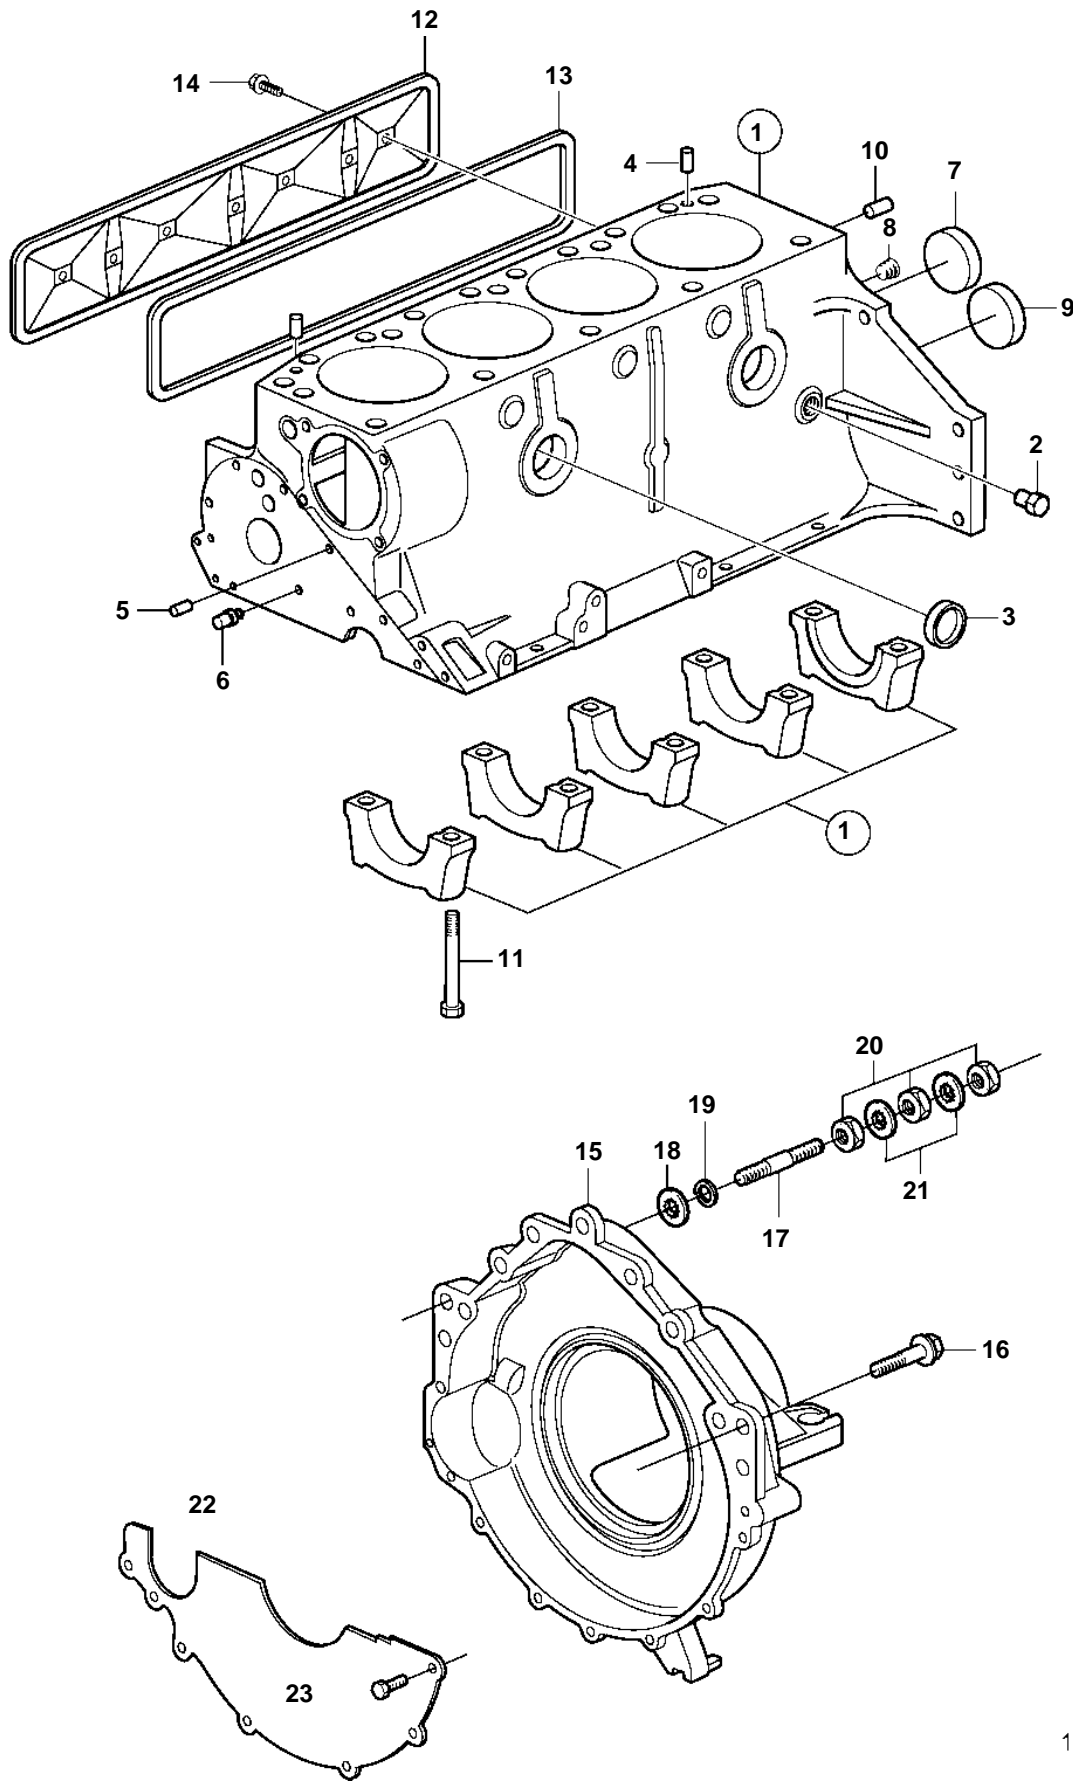

3.0GSM-A, 3.0GSP-A

19019

3.0GSM-A, 3.0GSP-A

REF	PART NO.	QTY	DESCRIPTION	NOTES
1		1	Cylinder block	NOT SERVICED
2	3850802	1	Plug	
3	3852100	2	Core plug	
4	3853114	4	Locating pin	
5	3852743	1	Plug	
6	3853067	1	Nozzle	
7	3852101	1	Core plug	
8	856547	1	Plug	
9	3853209	1	Core plug	
10	3856001	2	Pin	
11	3852933	10	Screw	
12	3853138	1	Cover	
13		X	SealantRTV	
14	3853955	4	Screw	
15	3857846	1	Flywheel housing	
16	3853326	5	Screw	
17	3850571	1	Stud	
18	3852058	1	Washer	
19	3852002	1	Lock washer	
20	3852065	2	Nut	
21	3852070	1	Washer	
22	3854604	1	Cover	
23	3852421	4	Screw	