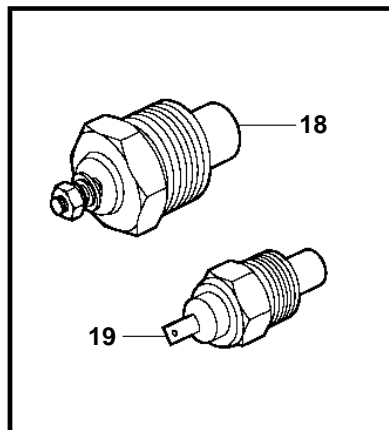

3.0GSM-B, 3.0GSP-B, 3.0GSM-C, 3.0GSP-C

22818

3.0GSM-B, 3.0GSP-B, 3.0GSM-C, 3.0GSP-C

REF	PART NO.	QTY	DESCRIPTION	NOTES
1	3860028	1	Cable harness	
2	3854164	1	· Breaker	
3	3852001	2	· Lock washer	
4	3852064	2	· Nut	
5	3860455	1	· Fuse holder	
6	979686	2	Fuse	40A
7	8166029	2	· Connector	
8		2	· · Seal	
9		2	· · Seal	
10	3862219	1	Cable harness	EXHAUST SENSOR
11	3852237	1	Retainer	
12	3855178	1	Connector	
13	3854031	1	Cable harness, trim	
14	3857532	1	Sender, oil pressure	
	872064	X	Sender, oil pressure	DUAL STATION
15	3852215	1	Switch, oil pressure	
16	3853400	1	Nipple	
17	3852610	1	T-nipple	
18	3852029	1	Sender, coolant water temp.	
	872068	X	Sender, coolant water temp.	DUAL STATION
19	872066	1	Switch, coolant water temp.	
20	3862500	1	Temperature sensor	EXHAUST