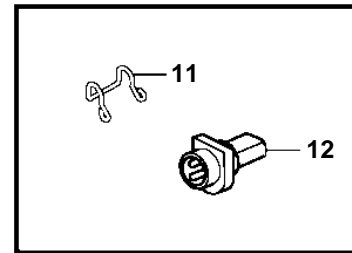

3.0GSM-B, 3.0GSP-B, 3.0GSM-C, 3.0GSP-C

22818

3.0GSM-B, 3.0GSP-B, 3.0GSM-C, 3.0GSP-C

REF	PART NO.	QTY	DESCRIPTION	NOTES
1	3860028	1	Cable harness	
2	3854164	1	· Breaker	
3	3852001	2	· Lock washer	
4	3852064	2	· Nut	
5	3860455	1	· Fuse holder	
6	979686	2	Fuse	40A
7	8166029	2	· Connector	
8		2	· · Seal	
9		2	· · Seal	
10	3862219	1	Cable harness	EXHAUST SENSOR
11	3852237	1	Retainer	
12	3855178	1	Connector	
13	3854031	1	Cable harness, trim	
14	3857532	1	Sender, oil pressure	
	872064	X	Sender, oil pressure	DUAL STATION
15	3852215	1	Switch, oil pressure	
16	3853400	1	Nipple	
17	3852610	1	T-nipple	
18	3852029	1	Sender, coolant water temp.	
	872068	X	Sender, coolant water temp.	DUAL STATION
19	872066	1	Switch, coolant water temp.	
20	3862500	1	Temperature sensor	EXHAUST