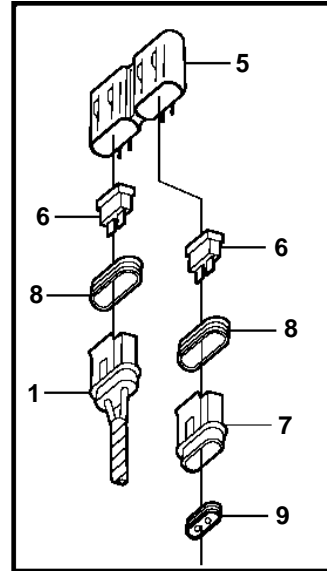

3.0GSM-B, 3.0GSP-B, 3.0GSM-C, 3.0GSP-C

22818

3.0GSM-B, 3.0GSP-B, 3.0GSM-C, 3.0GSP-C

REF	PART NO.	QTY	DESCRIPTION	NOTES
1	3860028	1	Cable harness	
2	3854164	1	· Breaker	
3	3852001	2	· Lock washer	
4	3852064	2	· Nut	
5	3860455	1	· Fuse holder	
6	979686	2	Fuse	40A
7	8166029	2	· Connector	
8		2	· · Seal	
9		2	· · Seal	
10	3862219	1	Cable harness	EXHAUST SENSOR
11	3852237	1	Retainer	
12	3855178	1	Connector	
13	3854031	1	Cable harness, trim	
14	3857532	1	Sender, oil pressure	
	872064	X	Sender, oil pressure	DUAL STATION
15	3852215	1	Switch, oil pressure	
16	3853400	1	Nipple	
17	3852610	1	T-nipple	
18	3852029	1	Sender, coolant water temp.	
	872068	X	Sender, coolant water temp.	DUAL STATION
19	872066	1	Switch, coolant water temp.	
20	3862500	1	Temperature sensor	EXHAUST