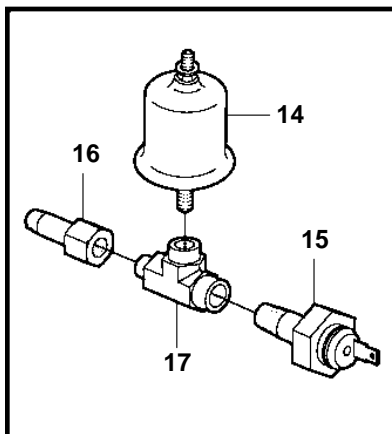

3.0GSM-B, 3.0GSP-B, 3.0GSM-C, 3.0GSP-C

22818

3.0GSM-B, 3.0GSP-B, 3.0GSM-C, 3.0GSP-C

REF	PART NO.	QTY	DESCRIPTION	NOTES
1	3860028	1	Cable harness	
2	3854164	1	· Breaker	
3	3852001	2	· Lock washer	
4	3852064	2	· Nut	
5	3860455	1	· Fuse holder	
6	979686	2	Fuse	40A
7	8166029	2	· Connector	
8		2	· · Seal	
9		2	· · Seal	
10	3862219	1	Cable harness	EXHAUST SENSOR
11	3852237	1	Retainer	
12	3855178	1	Connector	
13	3854031	1	Cable harness, trim	
14	3857532	1	Sender, oil pressure	
	872064	X	Sender, oil pressure	DUAL STATION
15	3852215	1	Switch, oil pressure	
16	3853400	1	Nipple	
17	3852610	1	T-nipple	
18	3852029	1	Sender, coolant water temp.	
	872068	X	Sender, coolant water temp.	DUAL STATION
19	872066	1	Switch, coolant water temp.	
20	3862500	1	Temperature sensor	EXHAUST