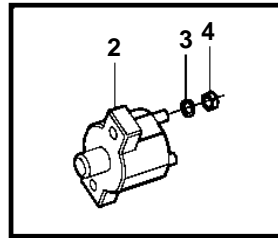

3.0GSM-B, 3.0GSP-B, 3.0GSM-C, 3.0GSP-C

22818

3.0GSM-B, 3.0GSP-B, 3.0GSM-C, 3.0GSP-C

REF	PART NO.	QTY	DESCRIPTION	NOTES
1	3860028	1	Cable harness	
2	3854164	1	· Breaker	
3	3852001	2	· Lock washer	
4	3852064	2	· Nut	
5	3860455	1	· Fuse holder	
6	979686	2	Fuse	40A
7	8166029	2	· Connector	
8		2	· · Seal	
9		2	· · Seal	
10	3862219	1	Cable harness	EXHAUST SENSOR
11	3852237	1	Retainer	
12	3855178	1	Connector	
13	3854031	1	Cable harness, trim	
14	3857532	1	Sender, oil pressure	
	872064	X	Sender, oil pressure	DUAL STATION
15	3852215	1	Switch, oil pressure	
16	3853400	1	Nipple	
17	3852610	1	T-nipple	
18	3852029	1	Sender, coolant water temp.	
	872068	X	Sender, coolant water temp.	DUAL STATION
19	872066	1	Switch, coolant water temp.	
20	3862500	1	Temperature sensor	EXHAUST