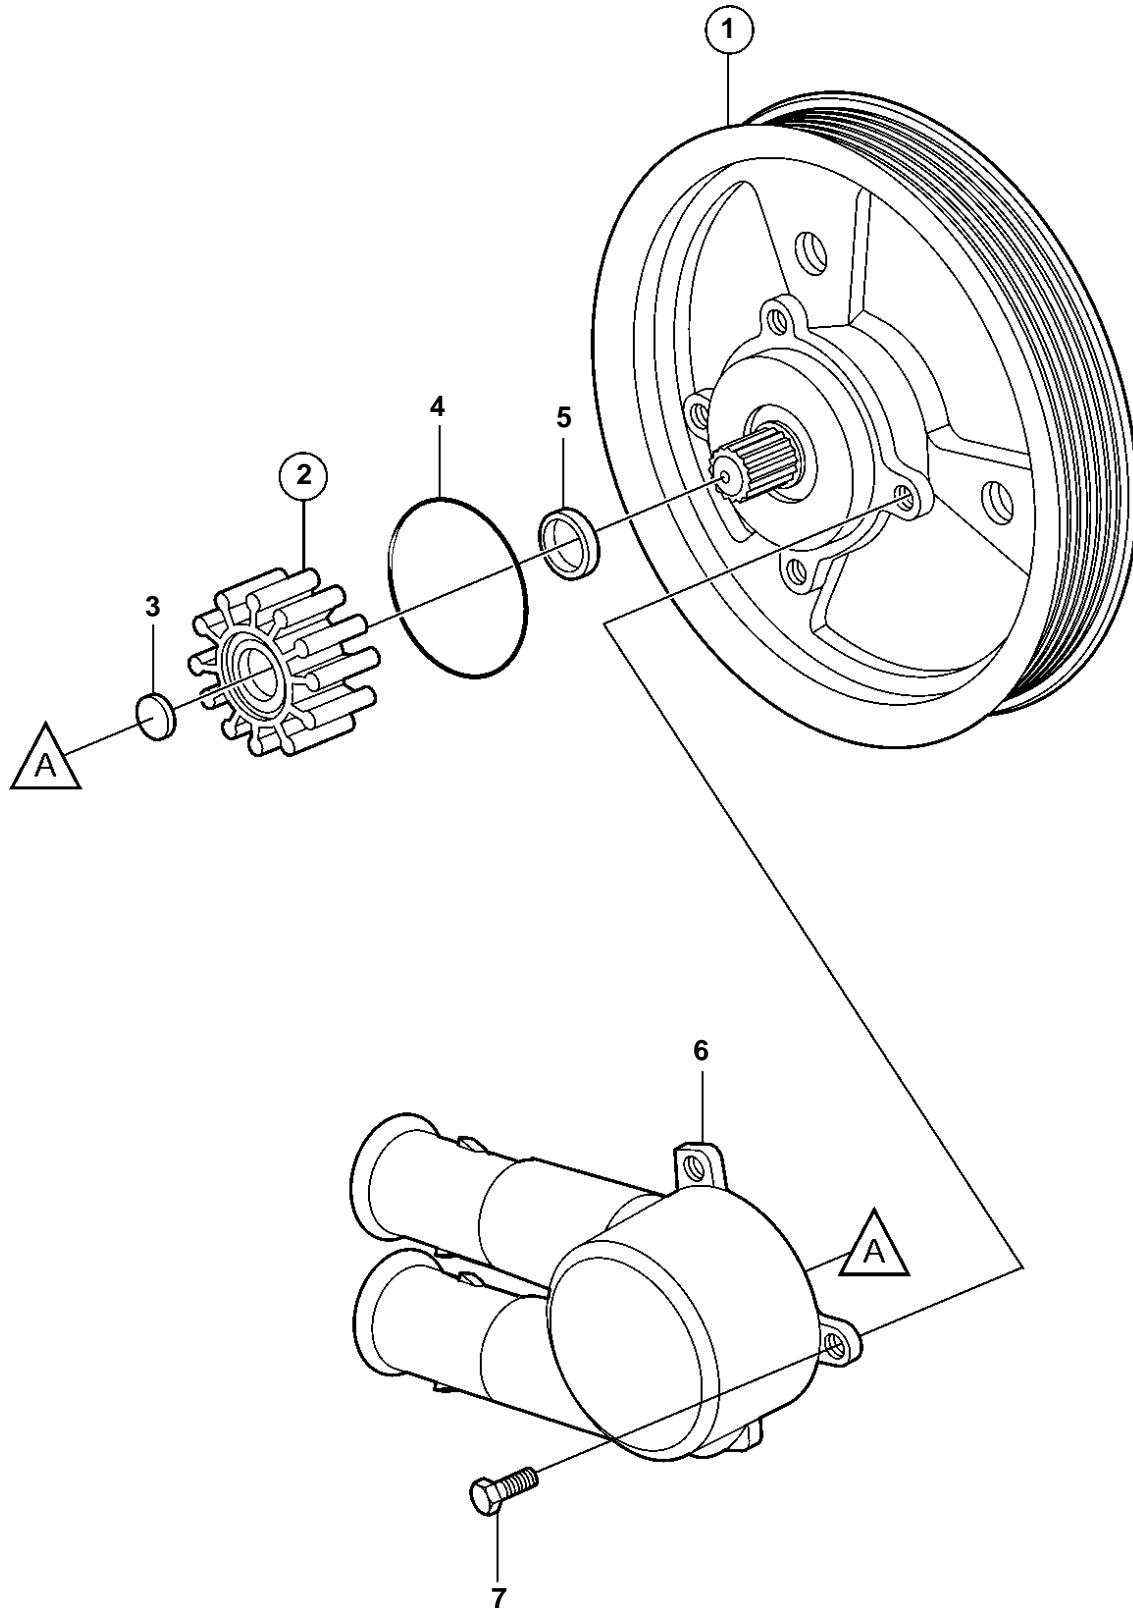

3.0GSM-A, 3.0GSP-A, 3.0GSM-B, 3.0GSP-B

3.0GSM-A, 3.0GSP-A, 3.0GSM-B, 3.0GSP-B

REF	PART NO.	QTY	DESCRIPTION	NOTES
1	3861417	1	Sea water pump	REPL BY 3862485
2	3862567	1	· Impeller kit	
3	827019	1	· · Sealing washer	
4	3858938	1	· · O-ring	
5	827247	1	· · Sealing ring	
6	3858115	1	· Housing	
7	841693	3	· Screw	