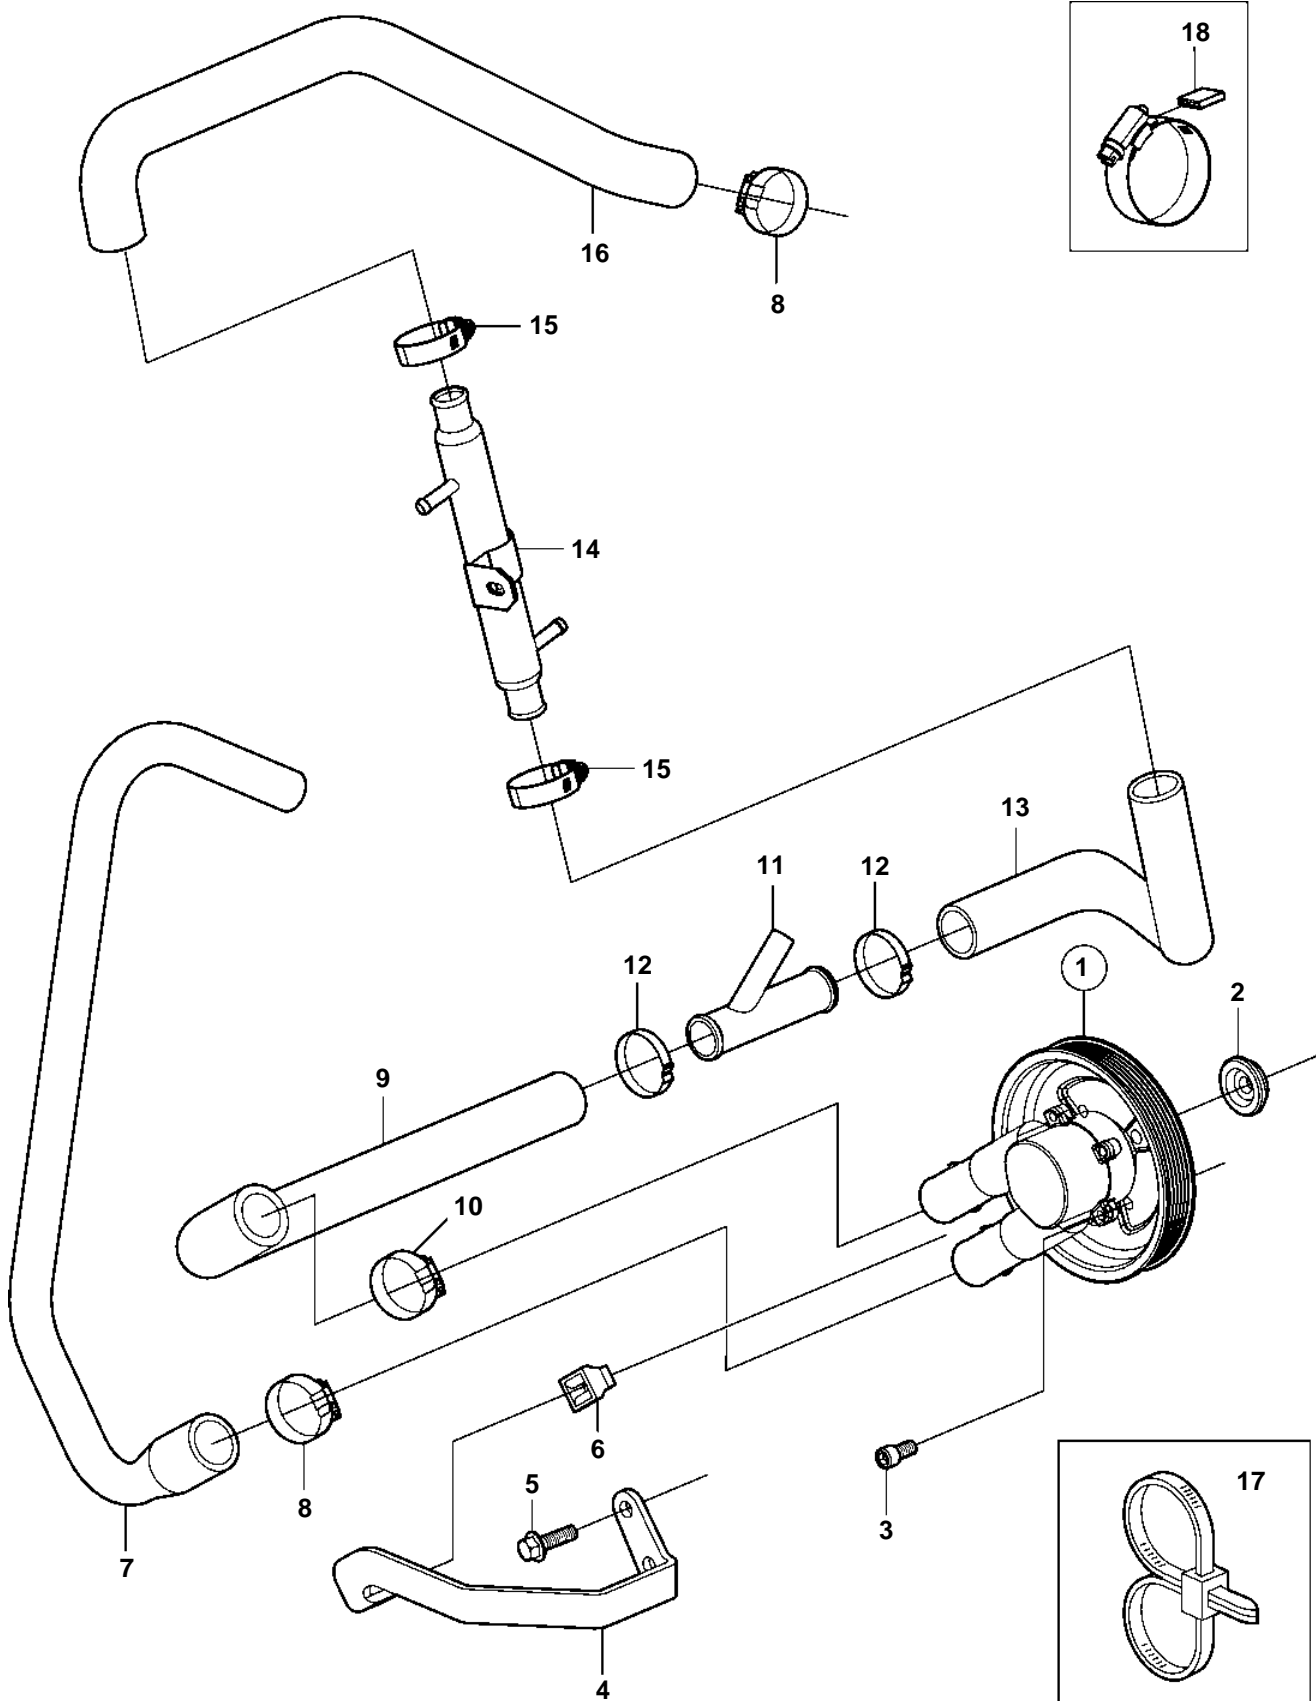

3.0GLP-A, 3.0GLP-B

3.0GLP-A, 3.0GLP-B

REF	PART NO.	QTY	DESCRIPTION	NOTES
1	3862485	1	Sea water pump	
2	3860262	1	Washer	
3	3860432	3	Screw	
4	3860186	1	Bracket	
5	3853558	2	Flange screw	
6	3857954	1	Stop	
7	3862553	1	Hose	
8	3853786	2	Clamp	
9	3862804	1	Hose	
10	3850422	1	Clamp	
11	3862699	1	T-pipe	
12	982645	2	Clamp	
13	3862945	1	Hose	
14	3862666	1	Oil cooler	
15	3852602	2	Clamp	
16	3860158	1	Hose	
17	3850115	1	Strip clamp	
18	3858532	X	Cover	W=0.465" (11.8mm)