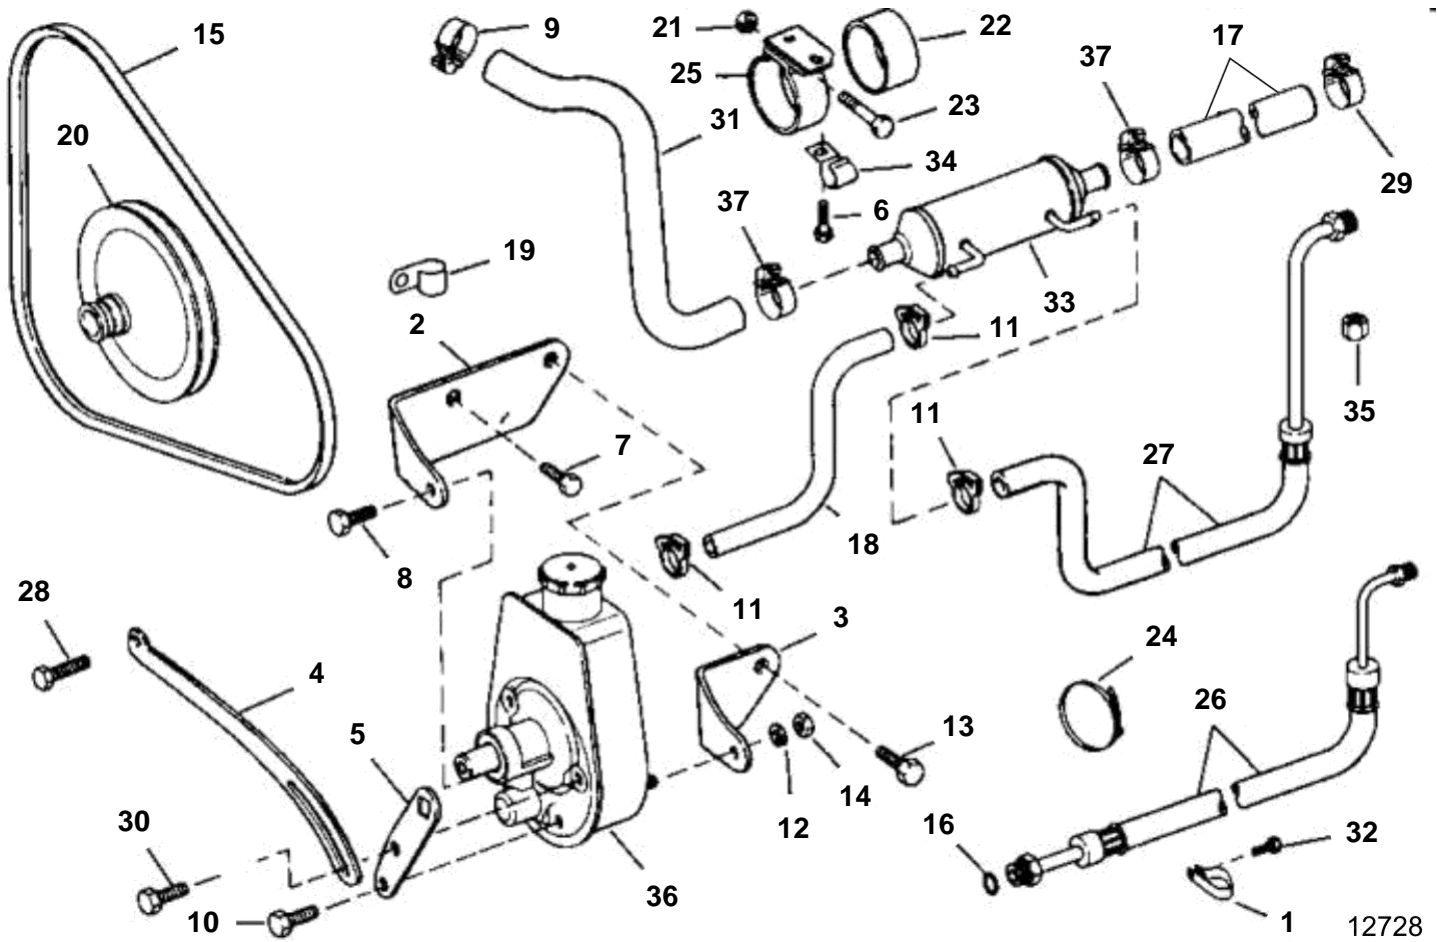

3.0GSPNCA, 3.0GSPNCS

3.0GSPNCA, 3.0GSPNCS

REF	PART NO.	QTY	DESCRIPTION	NOTES
1	3852837	1	Clamp, Power steering hoses to flywheel hsg	
2	3852500	1	Bracket, Steering pump to engine, front	
3	3852501	1	Bracket, Steering pump to engine, rear	
4	3853328	1	Brace, Power steering pump	
5	3853327	1	Bracket	
6	3853557	1	Screw, Clamp, oil cooler to manifold	
7	3853557	1	Screw, Steering pump bracket to engine	Front
8	3853405	3	Screw, Steering pump bracket to steering pump	
9	3850422	1	Clamp, Hose, water pump inlet	
10	3853405	1	Screw, Adjustment bracket	
11	3852196	2	Clamp, Hose, power steering pump to oil cooler	Return
12	3852496	1	Washer, Rear steering pump bracket to pump	
13	3853266	2	Screw, Steering pump bracket to engine, rear	
14	3852498	1	Nut, Power steering pump to bracket, stud	
15	3853331	1	V-belt, Power steering pump	
16	3852497	1	O-ring, Pressure hose to steering pump	
17	3852305	1	Hose, Gimbal hsg to oil cooler	
18	3852574	1	Hose, Oil cooler to steering pump, return	
19		1	Clamp, Hose to exhaust manifold	
20	3853804	1	Pulley, Power steering pump	
21	3852079	1	Nut, Clamp, oil cooler	
22	3853236	1	Spacer, Oil cooler, power steering	
23	3852126	1	Screw, Clamp, oil cooler	
24	3852423	1	Cable clamp, P/S hoses to starter solenoid	
25		1	Clamp, Engine oil cooler, power steering	
26	3853809	1	Hose, Pump to actuator valve, pressure	
27	3853810	1	Hose, Actuator valve to oil cooler	
28	3853399	1	Screw, Brace to alternator bracket	
29	3853786	1	Clamp, Hose, water to gimbal hsg	
30	3853406	1	Screw, Brace to power steering pump	
31	3855484	1	Hose, Cooler to water pump	
32	3853557	1	Screw, Clamp to flywheel housing	
33	3851921	1	Oil cooler, Power steering	
34	3852434	1	Clamp, Engine cable to intake manifold	Port
	3852092	1	Clamp, Engine cable to intake manifold, front	Port
35	3853315	1	Fitting, Hoses, power steering	
36	3850491	1	Power steering pump	
37	3853786	2	Clamp, Hose, water to oil cooler	