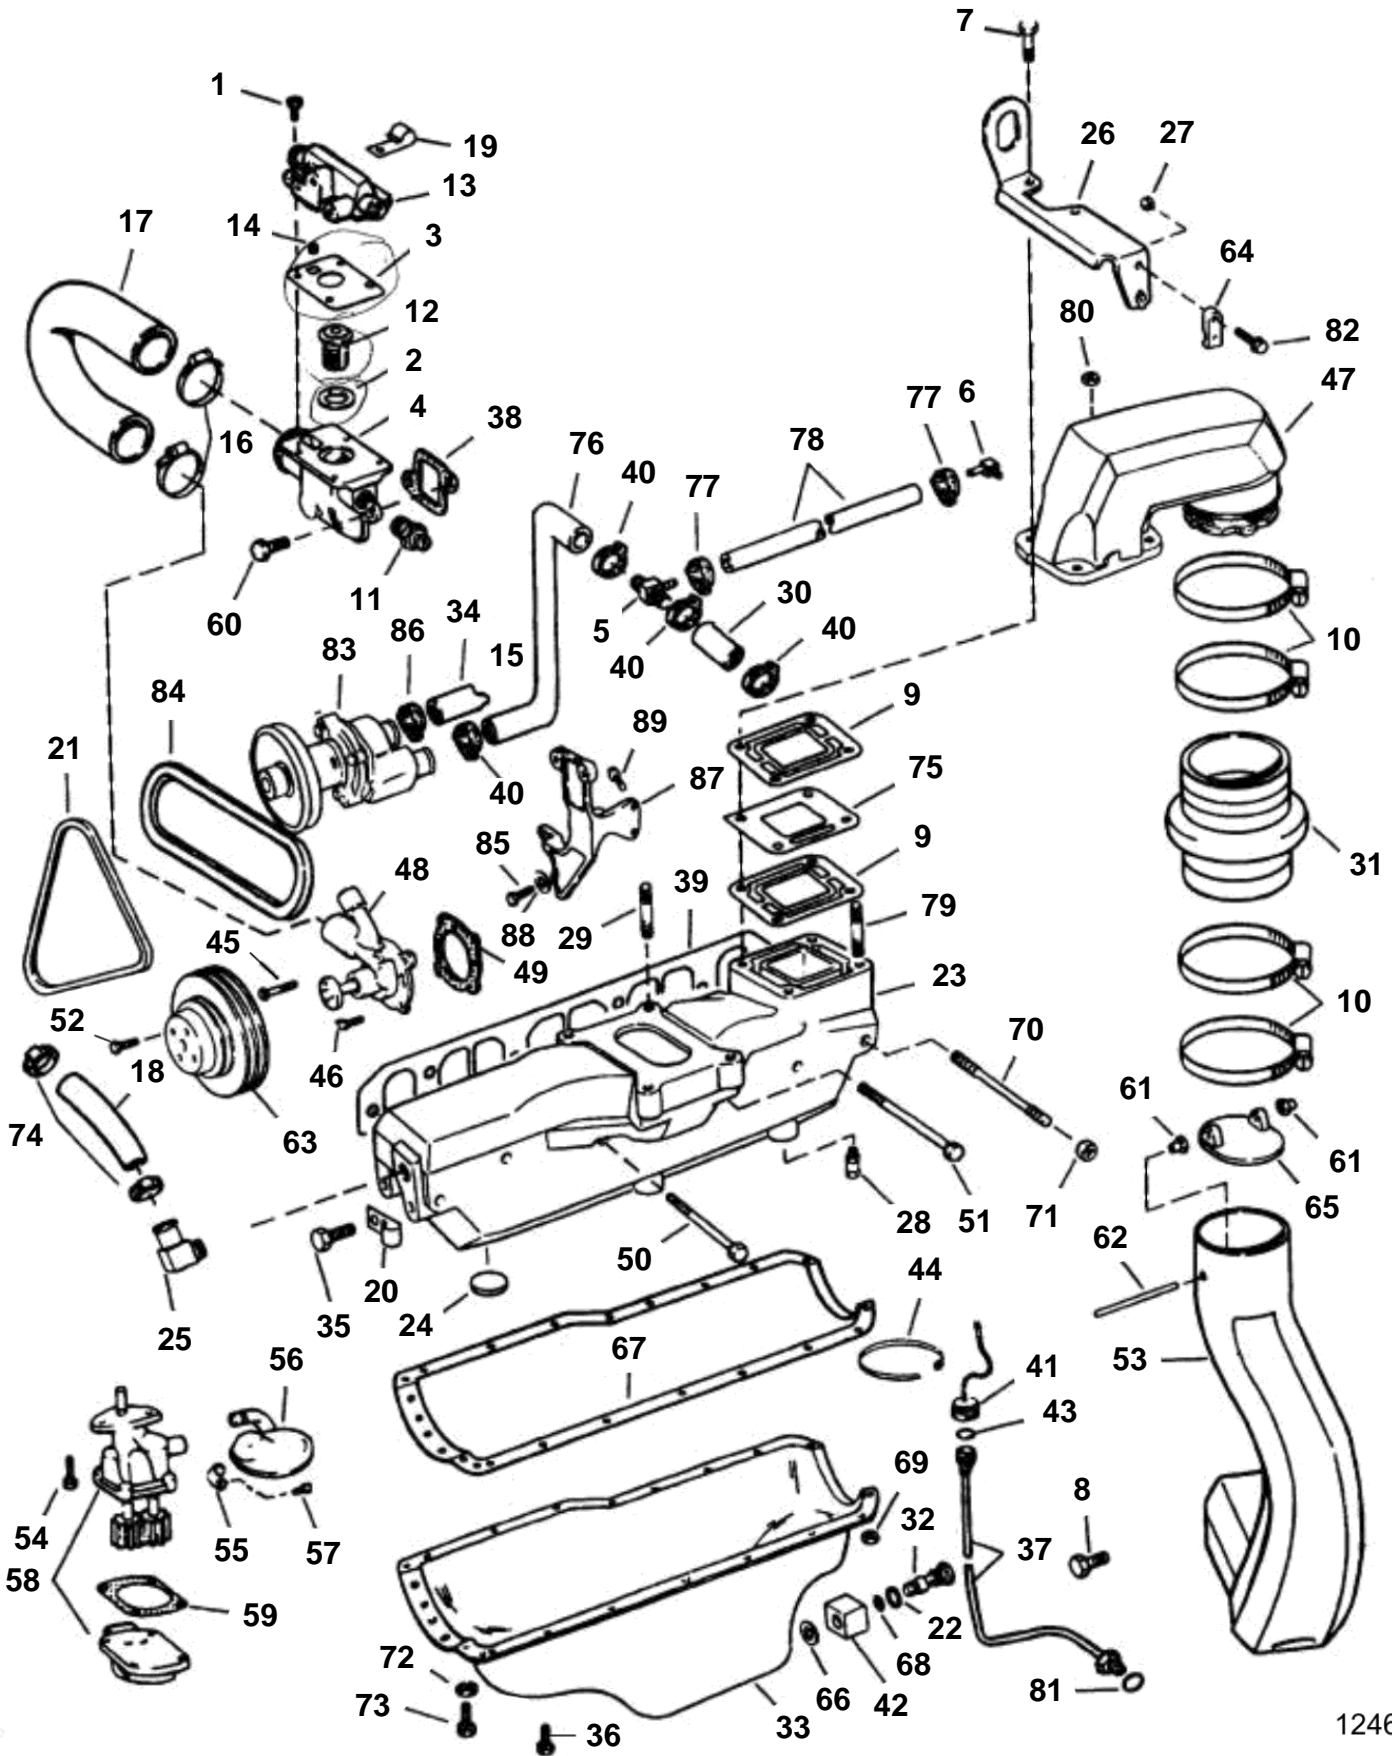

3.0GSMNCS, 3.0GSPNCS

12467

3.0GSMNCS, 3.0GSPNCS

REF	PART NO.	QTY	DESCRIPTION	SEE SEC.	NOTES
1	3852053	4	Screw, Thermostat housing		
2	3852120	1	Gasket, Thermostat		
3	3852127	1	Gasket, Upper to lower assembly		
4	3854254	1	Thermostat housing, Thermostat assembly		
5	3853653	1	T-nipple, Water to thermostat		
6	3853673	1	Nipple, High rise		
7	3853397	2	Screw, Elbow to manifold		
8	3855472	4	Flange screw, Pipe to gimbal		
9	3850495	2	Gasket, Elbow to manifold		
10	3852604	4	Clamp, Hose to elbow		
11	3852029	1	Sender, Water temp		
	828258		Temperature sensor, Water temp., dual sta		
12	3853799	1	Thermostat		
13	3854433	1	Thermostat housing, Upper thermostat		
14	3853672	1	· Plug, Thermostat housing		
15	3852602	1	Clamp, Hose to gimbal		Not shown
16	3852098	2	Clamp, Water pump hose		
17	3852289	1	Hose, Water pump		
18	3853255	1	Hose, Thermostat housing		
19	3852199	1	Clamp, Engine cable		
20	3852092	1	Clamp, Engine cable		Manual steering
21	3852336	1	V-belt, Alternator		Manual steering
	3853536	1	V-belt, Alternator		Power steering
22	3852007	1	Washer, Retainer to fitting		
23	3854045	1	Exhaust pipe		
24	3852134	2	· Core plug		
25	3852538	1	Elbow, Exhaust manifold		
26	3854832	1	Bracket, Throttle control		
27	3852118	1	Nut, Throttle anchor		
28	3854494	1	Drain cock, Water drain		
29	3853373	4	Stud, Carburetor to manifold		
30	3852334	1	Hose, Tee to thermostat		
31	3852741	1	Hose, Exhaust		
32	3852694	1	Hollow screw, Oil pan drain		
33	3854015	1	Oil pan		
34	3852306	1	Hose, Cooler to water pump		Power steering
	3852331	1	Hose, Gimbal to water pump		Manual steering
35	3853419	1	Screw, Engine cable clamp		Manual steering
36	3852595	18	Screw, Oil pan		
37	3854215	1	Tube, Oil drain		
38	3852096	1	Gasket, Housing to head		
39	3853256	1	Gasket, Manifold to head		
40	3853780	1	Clamp, Hose to thermostat hsg		
41	3853783	1	Cover		
42	3855112	1	Fitting, Oil pan drain		
43	3852426	1	Seal, Cap oil drain tube		
44		1	Lock strap, Cap & head chain		
45	3852063	2	Screw, Water pump		
46	3853167	2	Screw, Water pump		
47	3851227	1	Exhaust riser, Exhaust...:		
48	3854017	1	Water pump		
49	3853342	1	Gasket, Water pump		
50	3853430	3	Screw, Manifold, 5 1/4 in		
51	3853431	1	Screw, Manifold, 6 1/4 in		
52	3853390	4	Screw, Water pump pulley		
53	3856448	1	Exhaust pipe		
54	3853173	1	Screw, Oil pump to block		
55	3853133	1	Support		
56	3854014	1	Oil pump screen		
57	3853219	1	Screw, Suction pipe bracket		
58	3853843	1	Oil pump		
59	3852658	1	· Gasket, Pump cover		
60	3853266	2	Screw, Thermostat housing