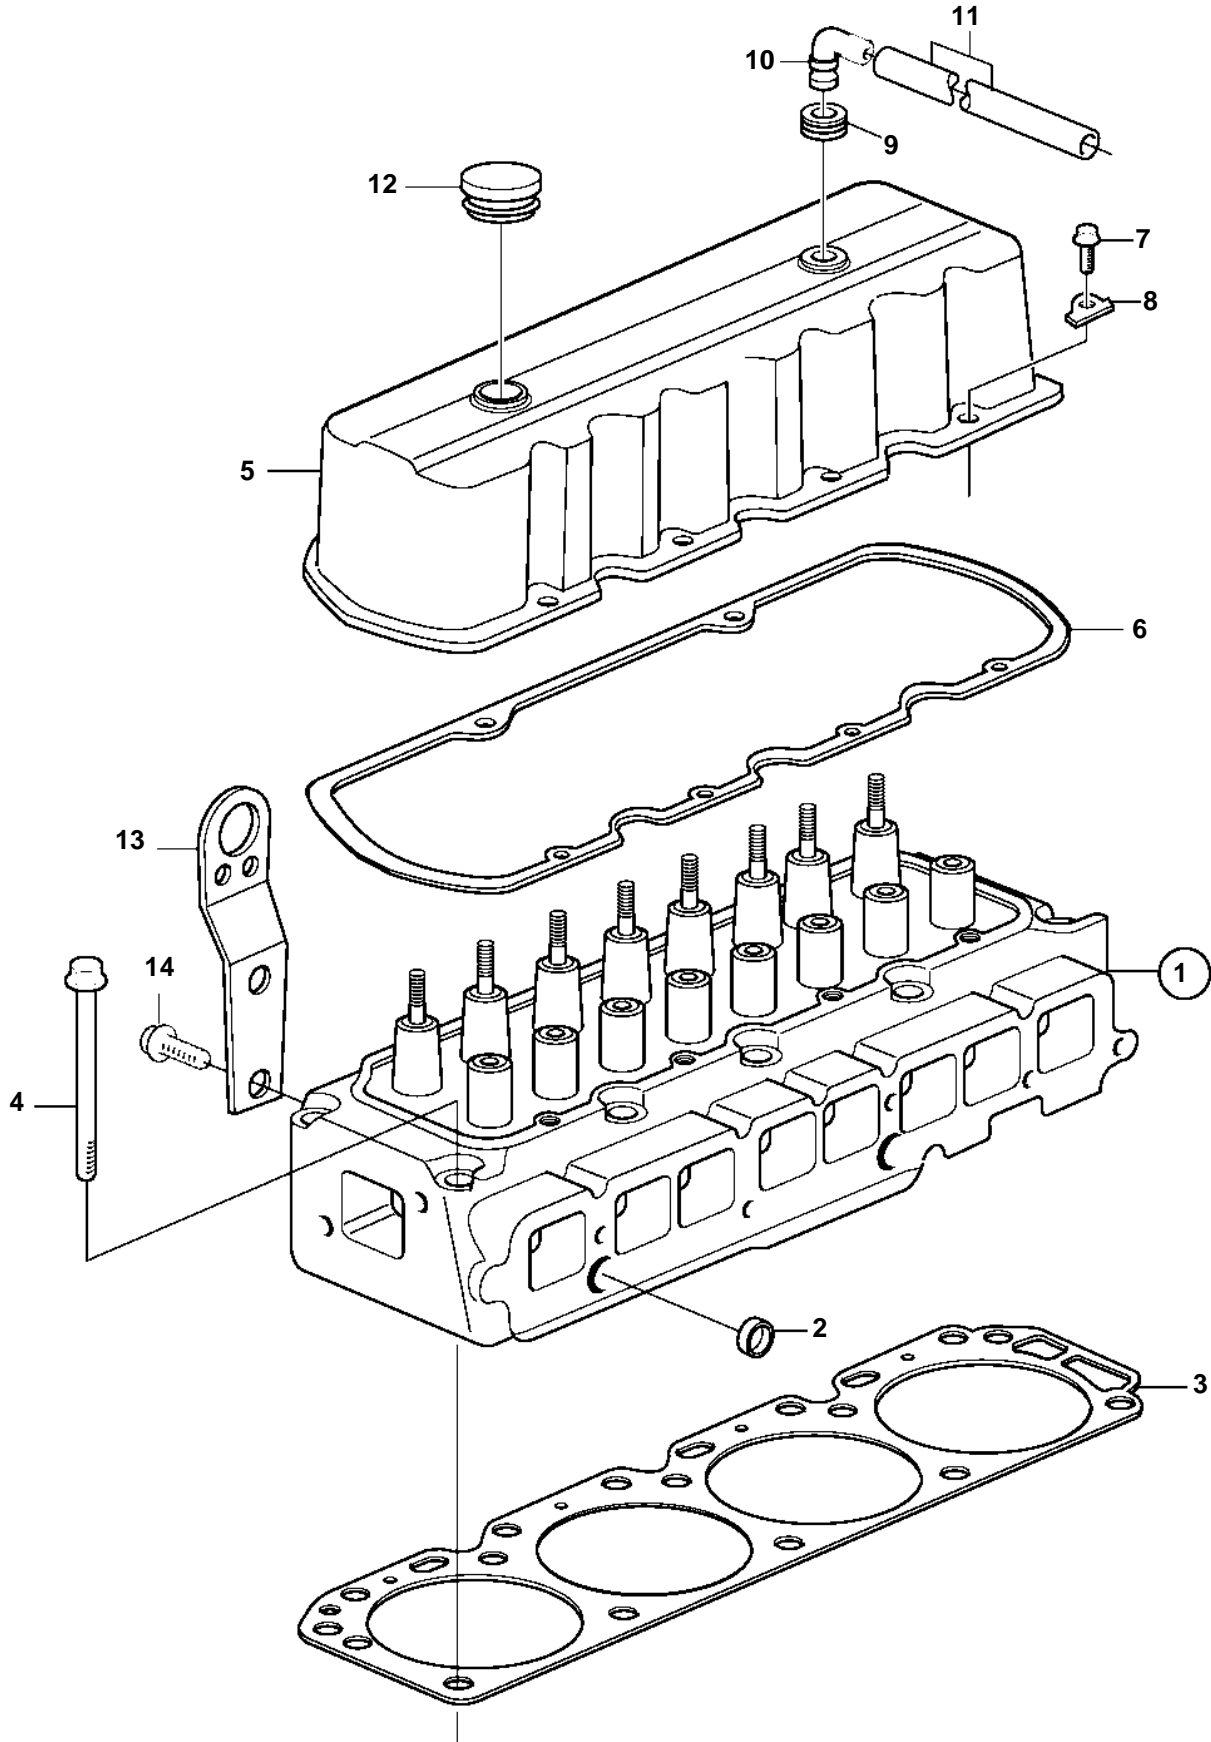

3.0GSMNCA, 3.0GSMNCS, 3.0GSPNCA, 3.0GSPNCS

3.0GSMNCA, 3.0GSMNCS, 3.0GSPNCA, 3.0GSPNCS

REF	PART NO.	QTY	DESCRIPTION	NOTES
1	3854012	1	Cylinder head	
2	3852102	2	· Core plug	
3	3853336	1	Cyl.head.gasket	
4	3853337	10	Screw	
5	3853784	1	Valve cover	
6	3852693	1	Gasket	
7	3853503	5	Screw	
8	3852442	5	Washer	
9	3852103	1	Grommet	
10	3852104	1	Elbow	
11	3853254	1	Hose	
12	3853842	1	Oil filler cap	
13		1	Bracket	Part not sold
14		2	Bolt	Part not sold