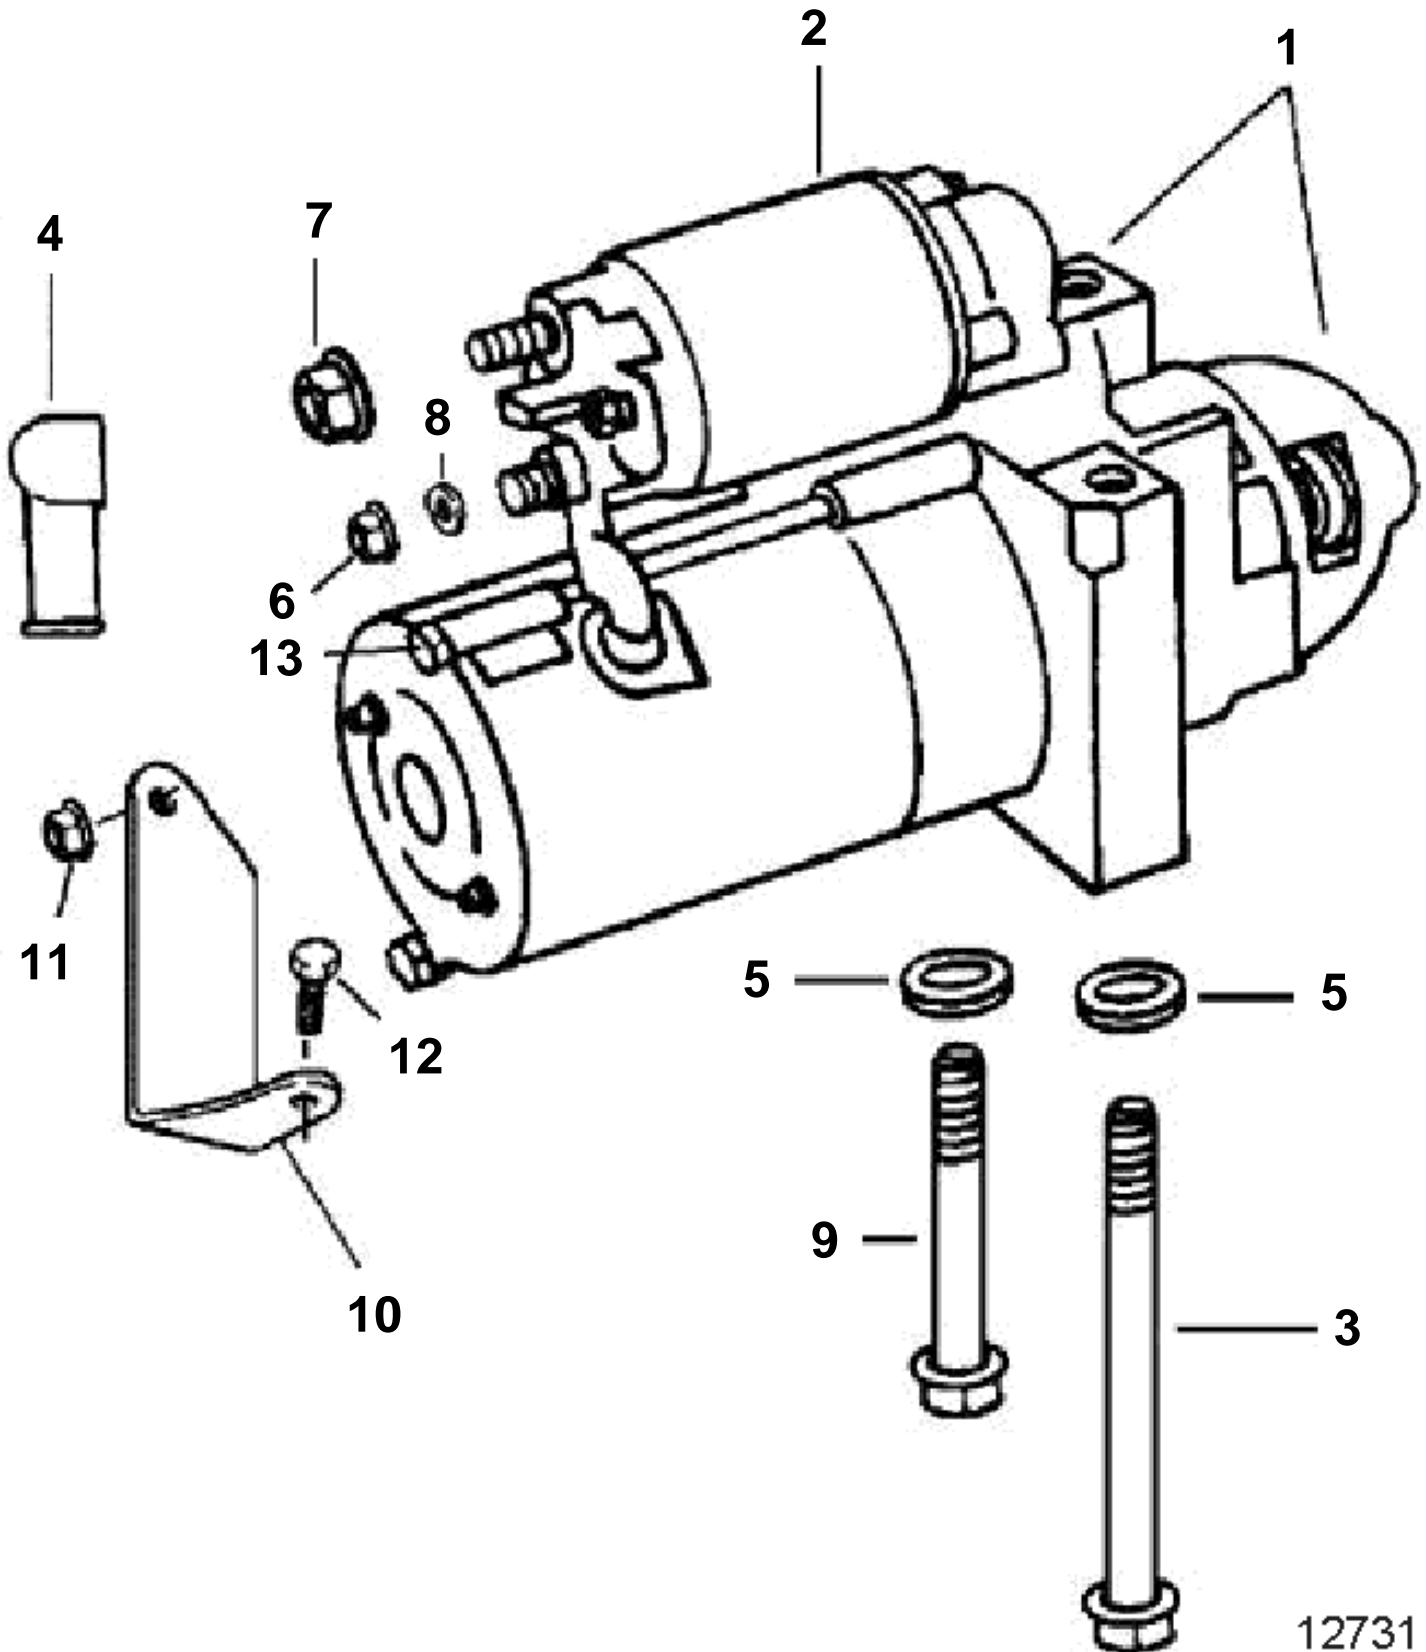

3.0GSMNCA, 3.0GSMNCS, 3.0GSPNCA, 3.0GSPNCS

12731

**3.0GSMNCA, 3.0GSMNCS, 3.0GSPNCA, 3.0GSPNCS**

REF	PART NO.	QTY	DESCRIPTION
1	3856003	1	Starter motor
2	3850216	1	• Solenoid
3	3854752	1	• Screw, Starter motor to engine
4	3852487	1	• Protective cap, Battery cable
5	3854496	2	• Washer, Screw, starter motor to engine block
6	3852518	1	• Nut, Starter solenoid
7	3853714	1	• Nut, Battery cable
8	3852520	2	• Washer, Stud, starter motor solenoid
9	3854871	1	• Screw, Starter motor
10	3855672	1	• Support bracket kit
11	3852079	1	• • Nut
12	3853399	1	• • Screw
13	3855901	1	• • Screw