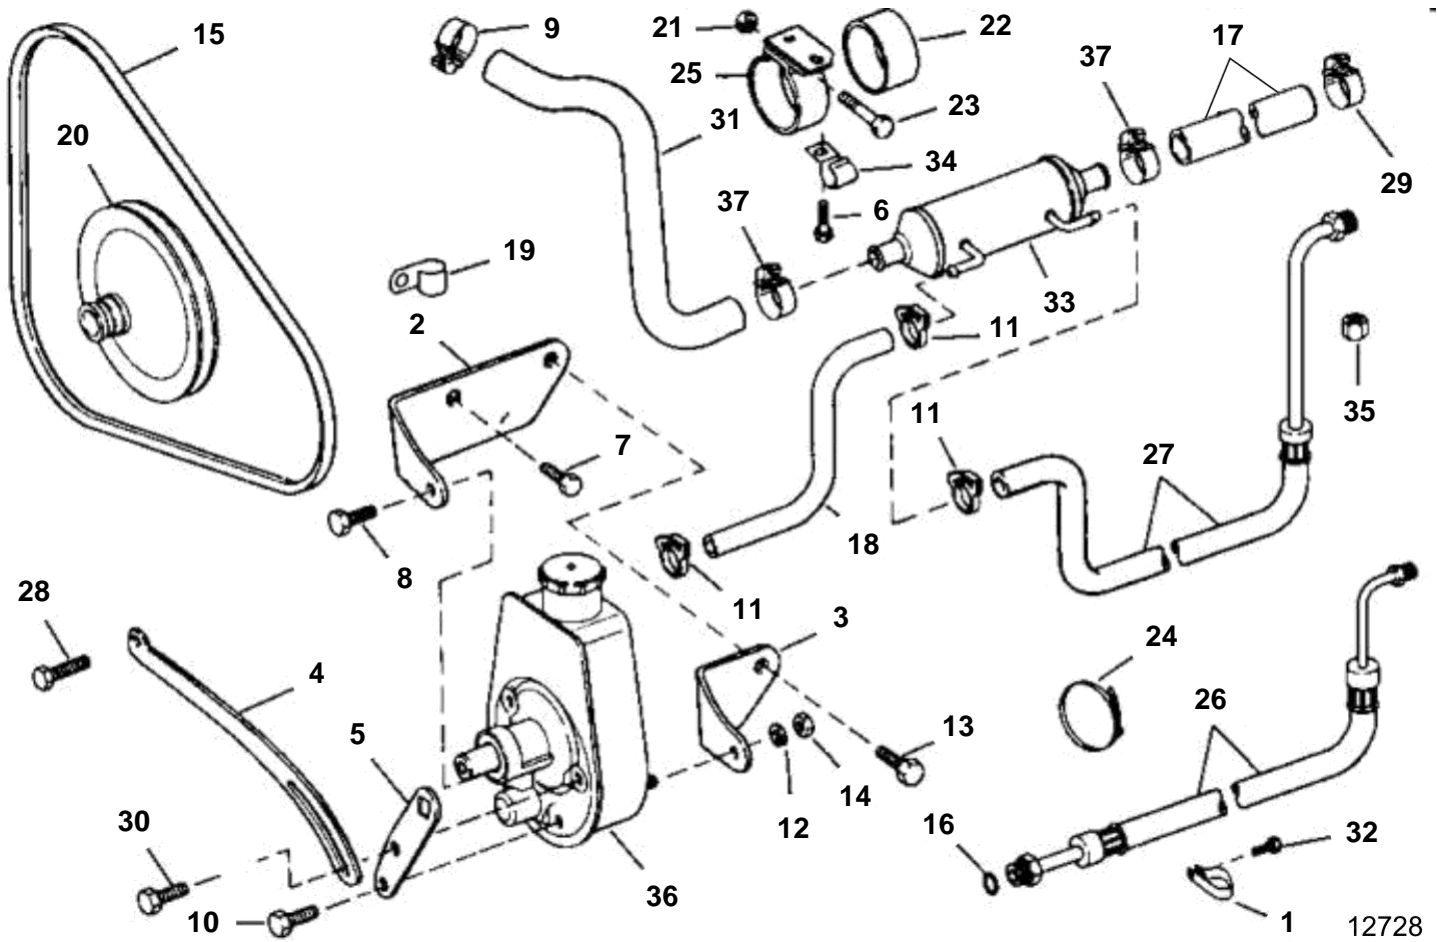

3.0GSPLKD

3.0GSPLKD

REF	PART NO.	QTY	DESCRIPTION	NOTES
1	3852837	1	Clamp, Power steering hoses to flywheel hsg	
2	3852500	1	Bracket, Steering pump to engine, front	
3	3852501	1	Bracket, Steering pump to engine, rear	
4	3853328	1	Brace, Power steering pump	
5	3853327	1	Bracket	
6	3853557	1	Screw, Clamp, oil cooler to manifold	
7	3853557	1	Screw, Steering pump bracket to engine	Front
8	3853405	3	Screw, Steering pump bracket to steering pump	
9	3850422	1	Hose clamp, Hose, water pump inlet	
10	3853405	1	Screw, Adjustment bracket	
11	3852196	2	Clamp, Hose, power steering pump to oil cooler	Return
12	3852496	1	Washer, Rear steering pump bracket to pump	
13	3853266	2	Screw, Steering pump bracket to engine, rear	
14	3852498	1	Nut, Power steering pump to bracket, stud	
15	3853331	1	V-belt, Power steering pump	
16	3852497	1	O-ring, Pressure hose to steering pump	
17	3852305	1	Hose, Gimbal hsg to oil cooler	
18	3852574	1	Hose, Oil cooler to steering pump, return	
19	3852457	1	Clamp, Hose to exhaust manifold	
20	3853804	1	Pulley, Power steering pump	
21	3852079	1	Nut, Clamp, oil cooler	
22	3853236	1	Spacer, Oil cooler, power steering	
23	3852126	1	Screw, Clamp, oil cooler	
24	3852423	1	Cable fixing clamp, P/S hoses to starter solenoid	
25		1	Clamp, Engine oil cooler, power steering	
26	3853809	1	Hose, Pump to actuator valve, pressure	
27	3853810	1	Hose, Actuator valve to oil cooler	
28	3853399	1	Screw, Brace to alternator bracket	
29	3853786	1	Hose clamp, Hose, water to gimbal hsg	
30	3853406	1	Screw, Brace to power steering pump	
31	3855484	1	Kit, Cooler to water pump	
32	3853557	1	Screw, Clamp to flywheel housing	
33	3851921	1	Oil cooler, Power steering	
34	3852434	1	Clamp, Engine cable to intake manifold	Port
	3852092	1	Clamp, Engine cable to intake manifold, front	Port
35	3853315	1	Fitting, Hoses, power steering	
36	3850491	1	Steering pump	
37	3853786	2	Hose clamp, Hose, water to oil cooler	