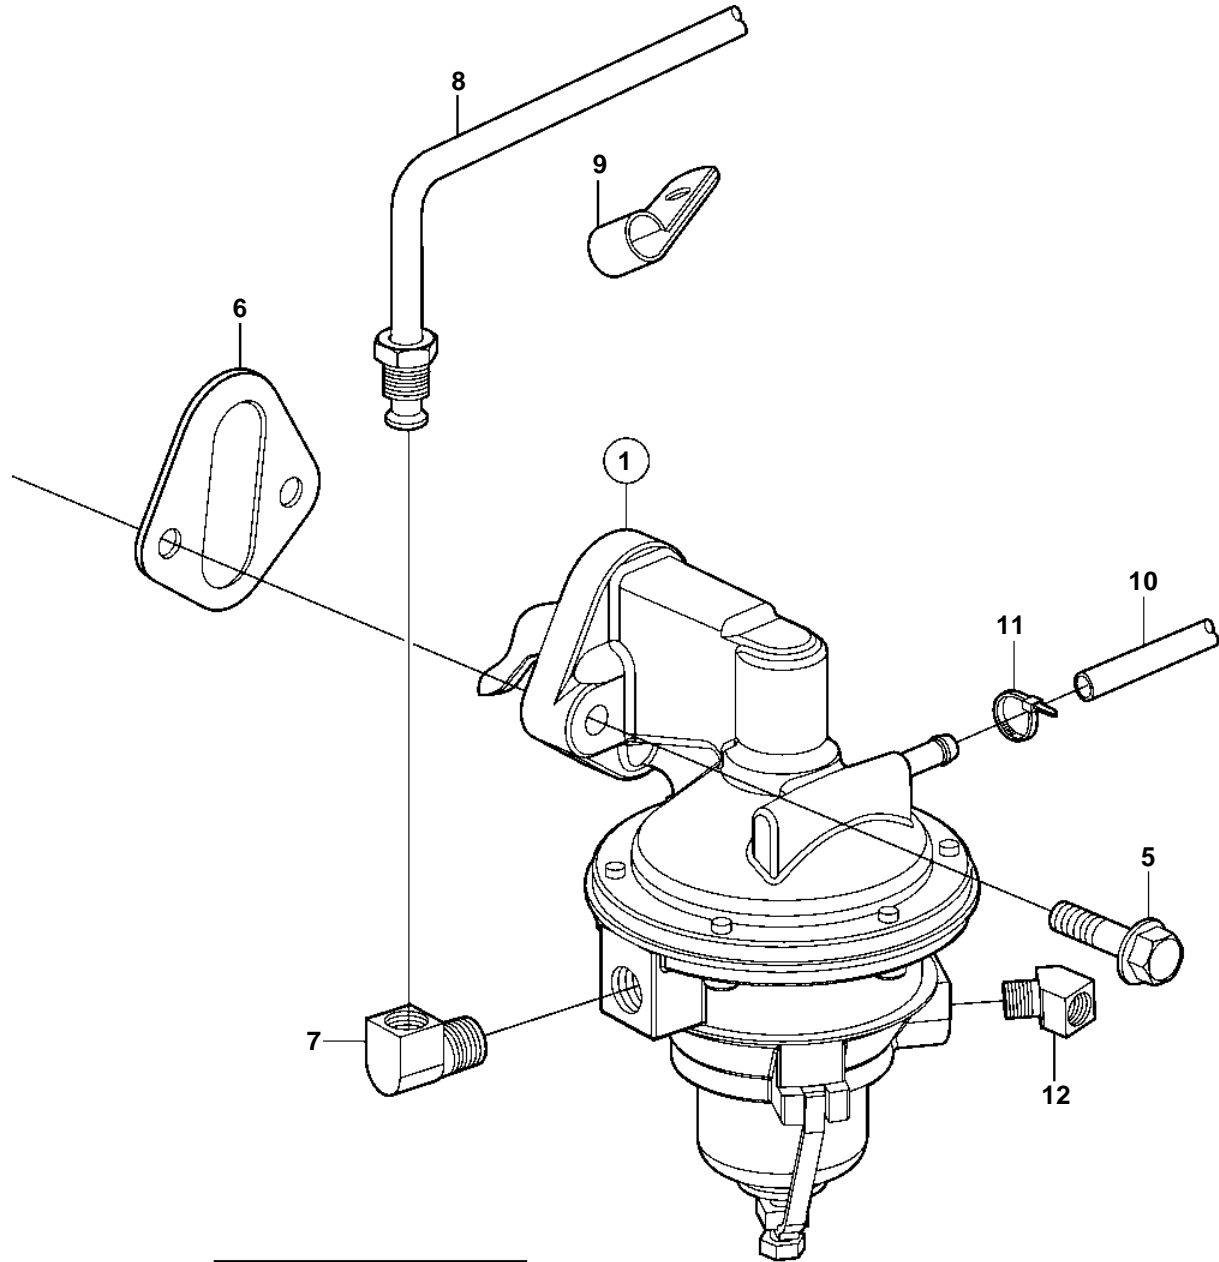

3.0GSMLKD, 3.0GSPLKD

3.0GSMLKD, 3.0GSPLKD

REF	PART NO.	QTY	DESCRIPTION	NOTES
1	3854858	1	Pump	
2	3855104	1	· Fuel filter	
3		1	· · Seal	not sold separately
4		1	· · Filter	not sold separately
5	3853397	2	Screw	
6	3854865	1	Gasket	
7	3852453	1	Fitting	
8	3854869	1	Fuel pipe	
9	3852427	1	Clamp	
10	3854242	1	Hose	L=39"
11	948211	1	Cable tie	
12	3852489	1	Adapter	