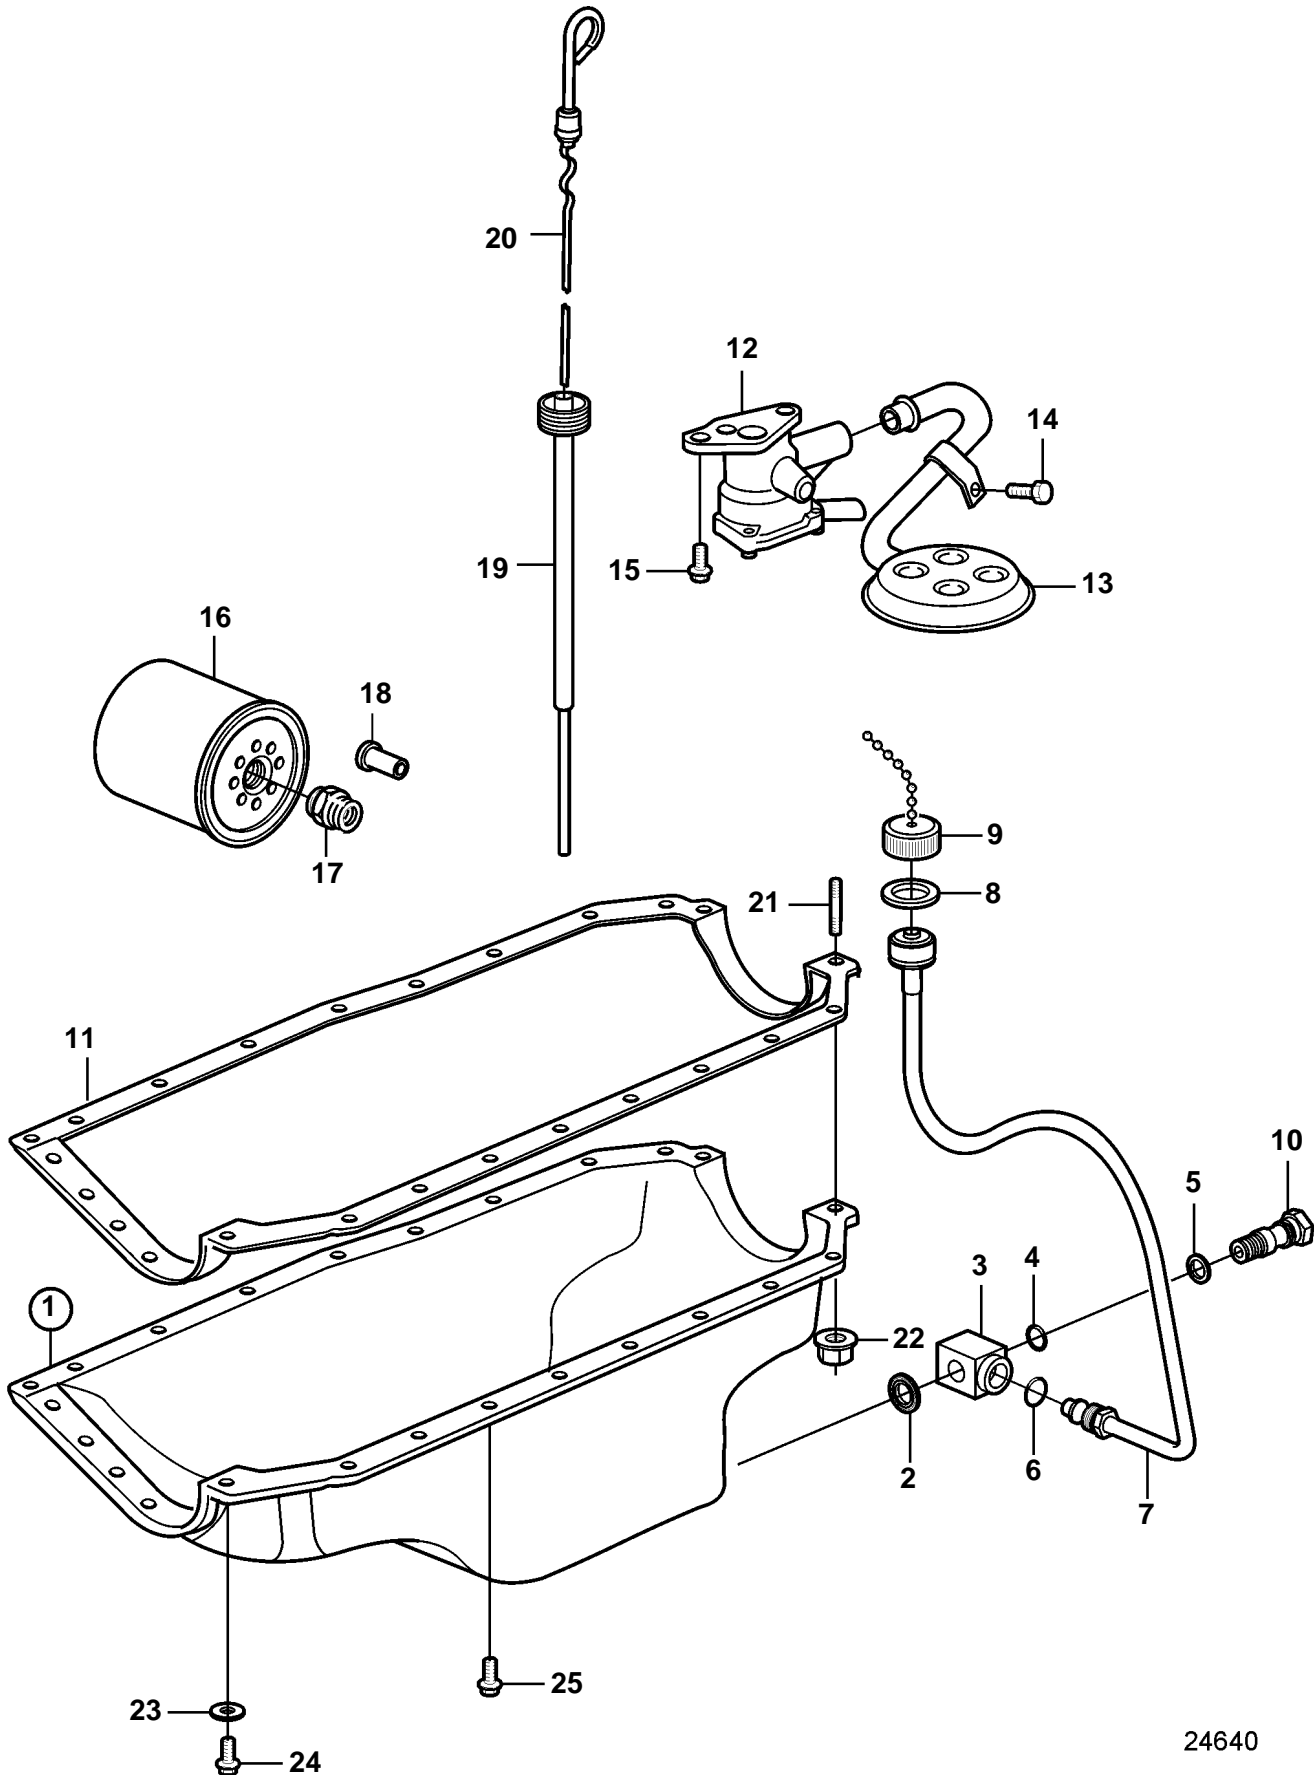

3.0GSMLKD, 3.0GSPLKD

24640

3.0GSMLKD, 3.0GSPLKD

REF	PART NO.	QTY	DESCRIPTION	SEE SEC.	NOTES
1	3854015	1	Oil sump		
2	3851981	1	Washer, Fitting to oil pan		
3	3855112	1	Fitting, Oil pan drain		
4	3853674	1	O-ring, Retainer, oil pan drain		
5	3852007	1	Washer, Retainer, oil pan drain		
6	3852033	1	O-ring, Oil withdrawal tube to fitting		
7	3854215	1	Tube, Oil-crankcase drain		
8	3852426	1	Sealing, Cap, oil drain tube		
9	3853783	1	Cardboard tube, Oil drain tube		
10	3852694	1	Retainer, Oil pan drain		
11	3853343	1	Gasket, Oil pan		
12	3853843	1	Oil pump		
13		1	Oil strainer, Oil pump		
14		1	Bolt		
15	3853173	2	Bolt, Oil pump to block		
16	835440	1	Oil filter		
			· Bulletin P-21-7-1	P-21-7-1-EN	Oil Filters, GM gas engines
17	3852097	1	Connector		
18	3855996	1	Valve		
19	3850524		Oil dipstick		
20	3850472	1	· Oil dipstick		
21	3853202	2	Stud		
22	3853168	2	Nut, Oil pan		
23	3852055	2	Spring washer, Oil pan		
24	3853171	2	Screw, Oil pan		
25	3852595	18	Bolt, Oil pan		