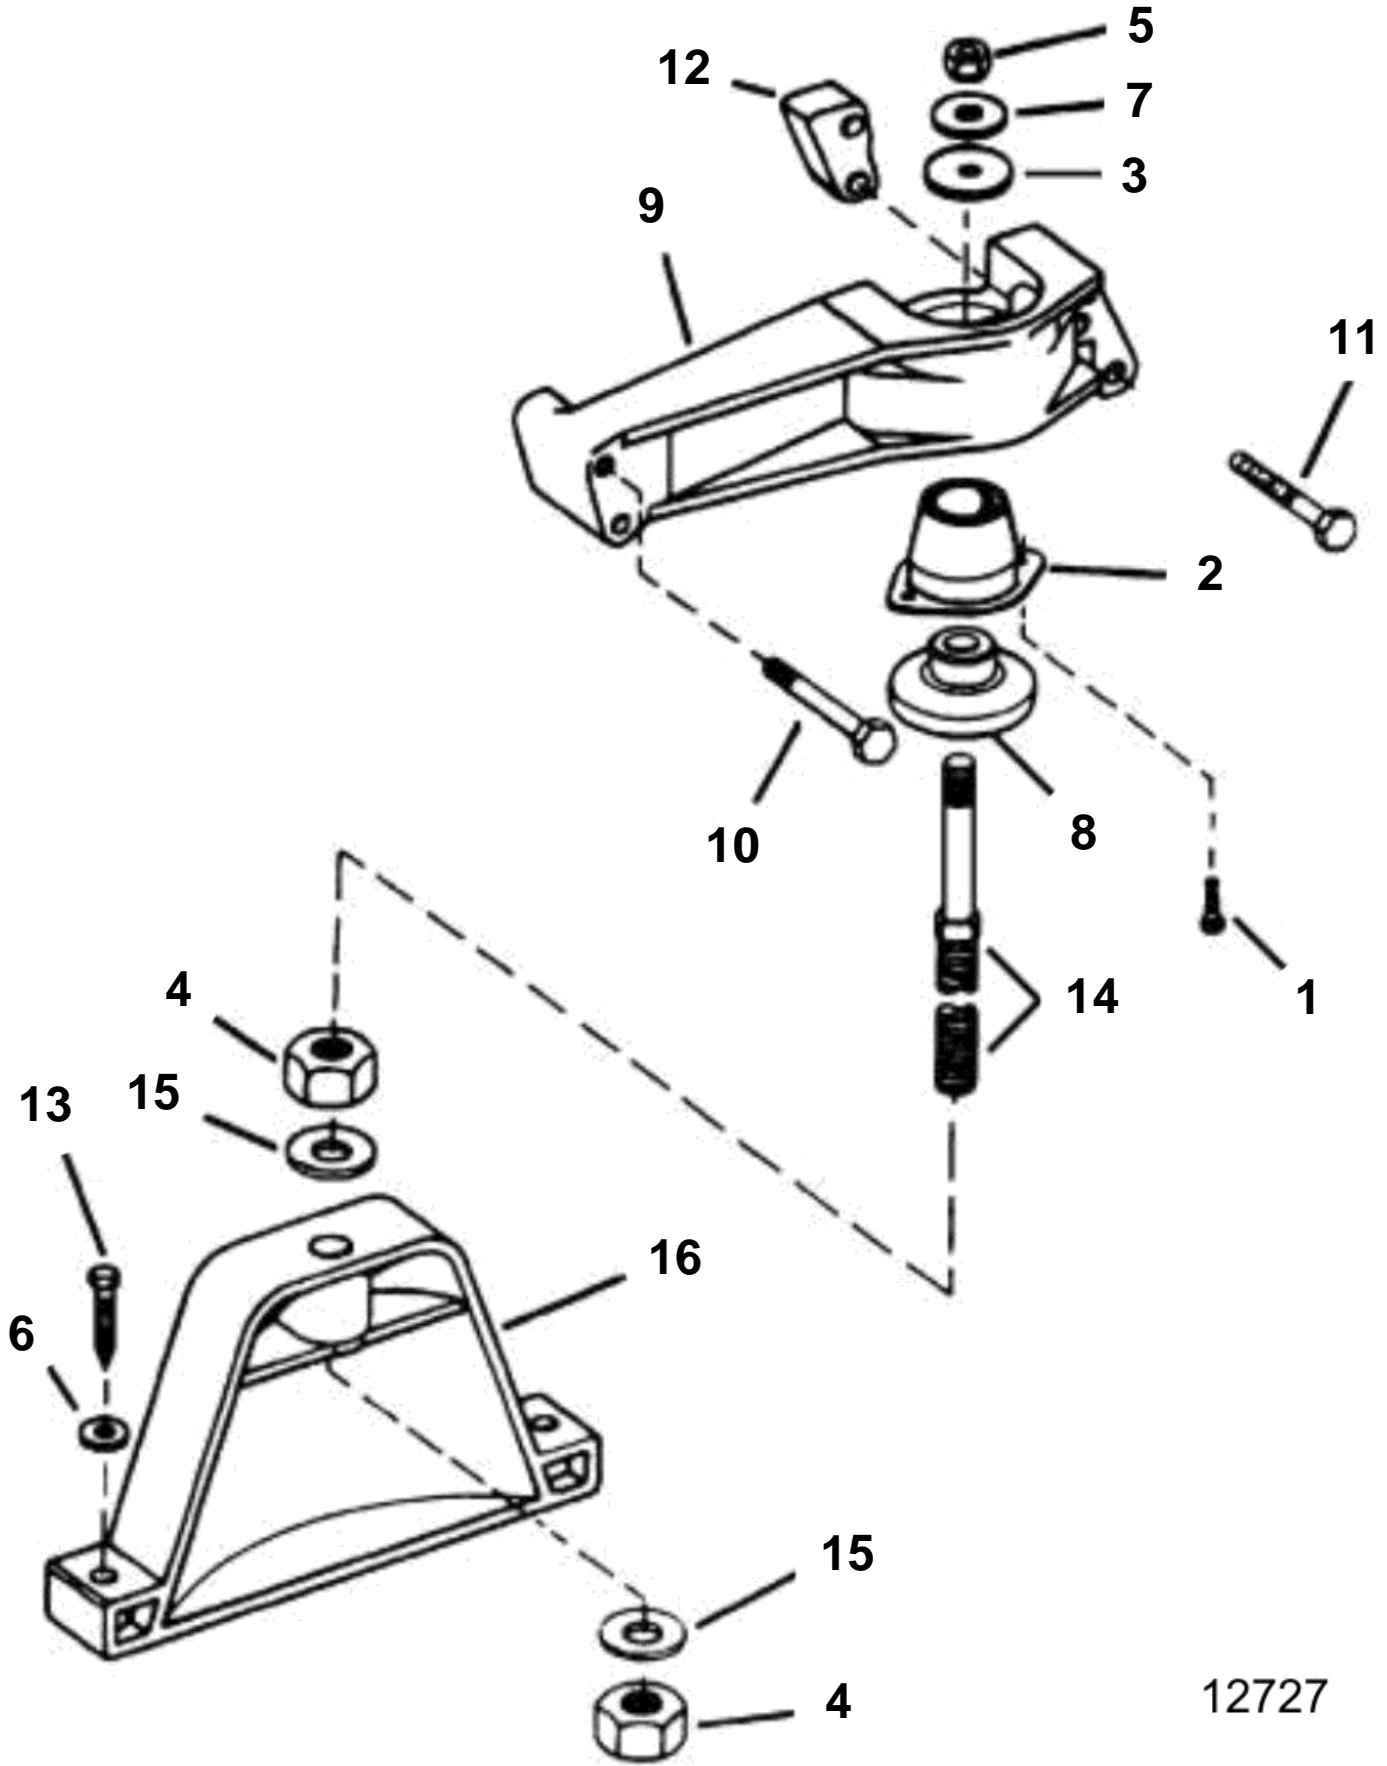

3.0GSMLKD, 3.0GSPLKD

12727

3.0GSMLKD, 3.0GSPLKD

REF	PART NO.	QTY	DESCRIPTION	NOTES
1	3852474	2	Screw, Mount to bracket	
2	3853789	1	Rubber cushion, Front mount	
3	3853788	1	Washer, Front mount	
4		2	Nut, Front mount, base	
5	3852123	1	Nut, Front mount, bracket	
6	3852078	2	Washer, Lag screw	
7	3852422	1	Washer, Backup, front mount, bracket	
8	3852593	1	Spacer, Rubber mount	Lower
9	3854251	1	Engine mountings, Front mount to engine	
10	3853367	2	· Screw, Front mount bracket to engine	Stbd
11	3853407	2	· Screw, Front mount bracket to engine	Port
12	3853252	1	· Spacer, Front mount bracket to engine	Port
13	3852475	2	Screw	
14	3853816	1	Screw, Front mount	
15	3852000	2	Washer, Front mount, base	
16	3852586	1	Base, Front mount	