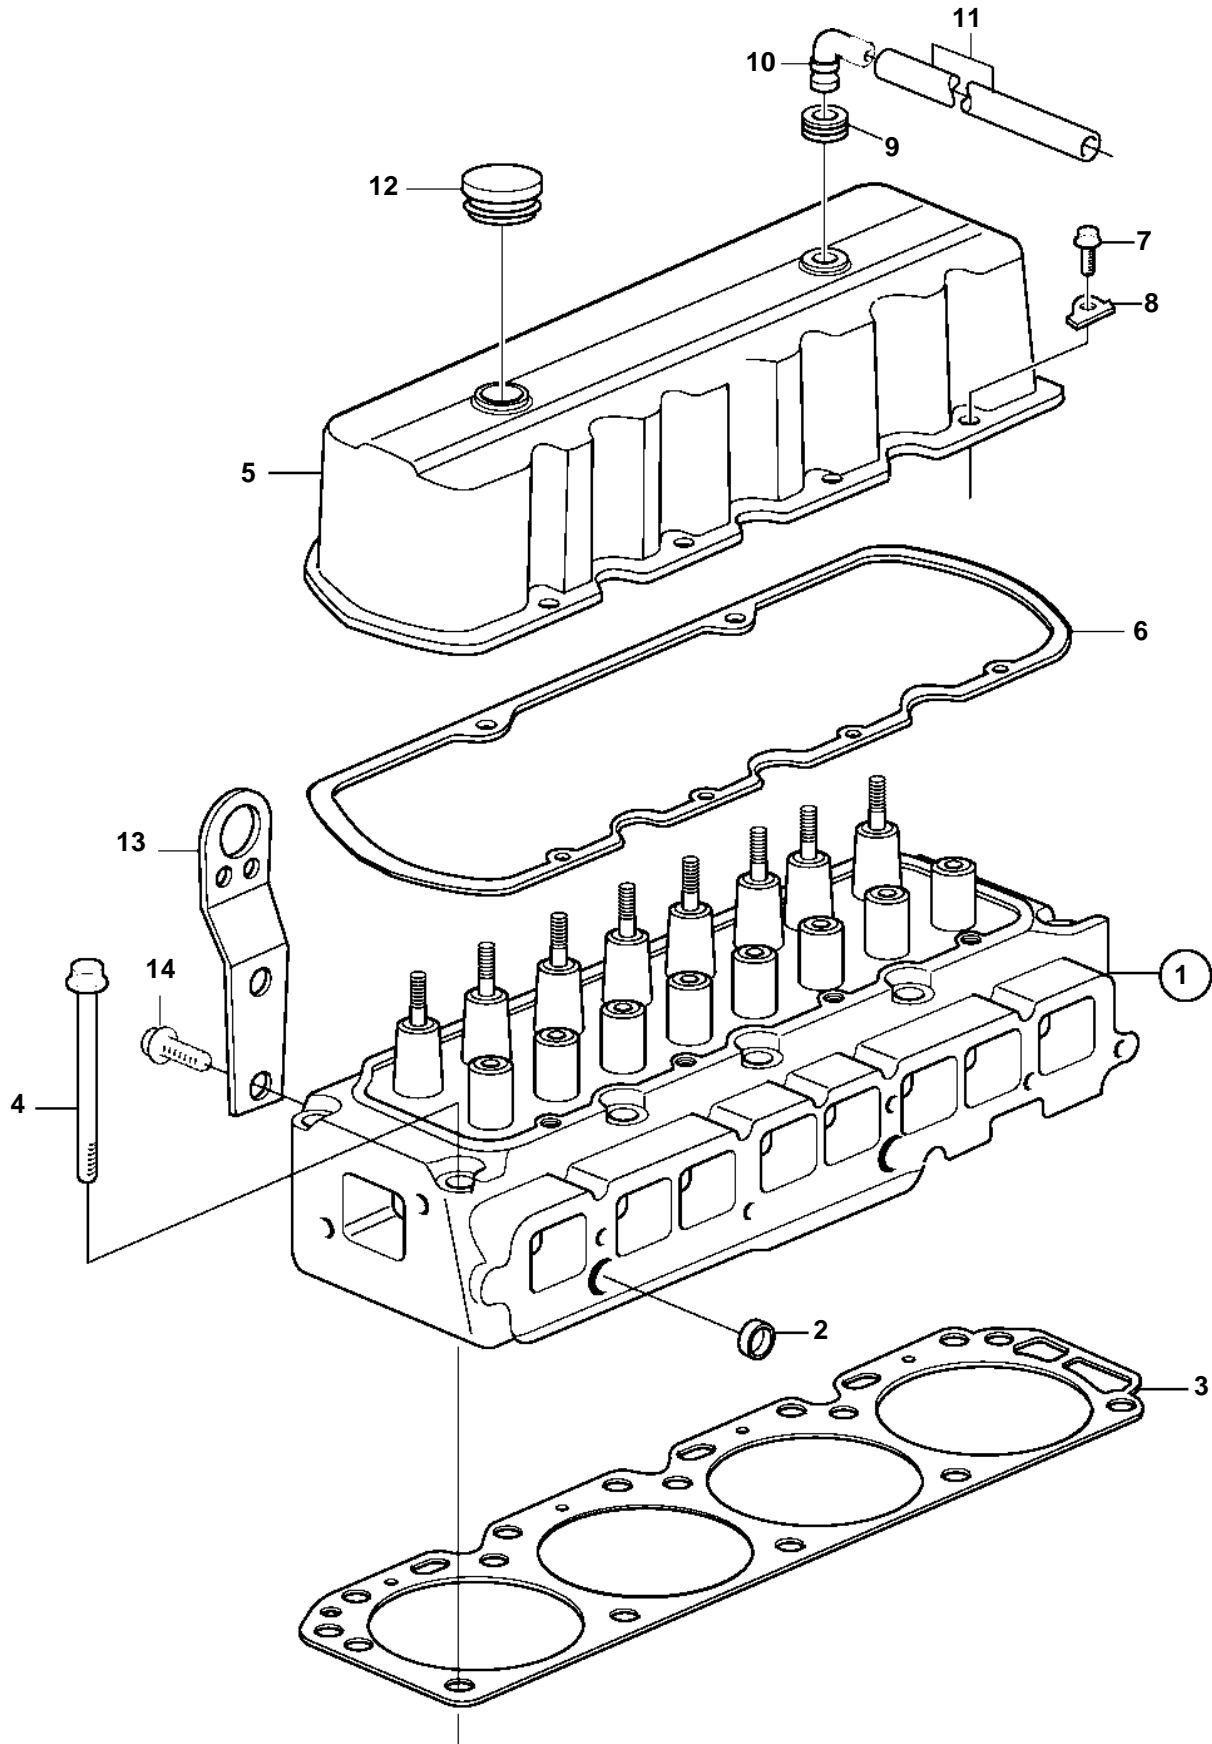

3.0GSMLKD, 3.0GSPLKD

3.0GSMLKD, 3.0GSPLKD

REF	PART NO.	QTY	DESCRIPTION	NOTES
1	3854012	1	Cylinder head	
2	3852102	2	• Core plug	
3	3853336	1	Cylinder head gasket	
4	3857900	10	Bolt	
5	3853784	1	Valve cover	
6	3852693	1	Gasket	
7	3856134	5	Bolt	
8	3852442	5	Reinforcement	
9	3852103	1	Grommet	
10	3852104	1	Elbow	
11	3857178	1	Hose	
12	3853842	1	Oil filler cap	
13		1	Bracket	Part not sold
14		2	Bolt	Part not sold