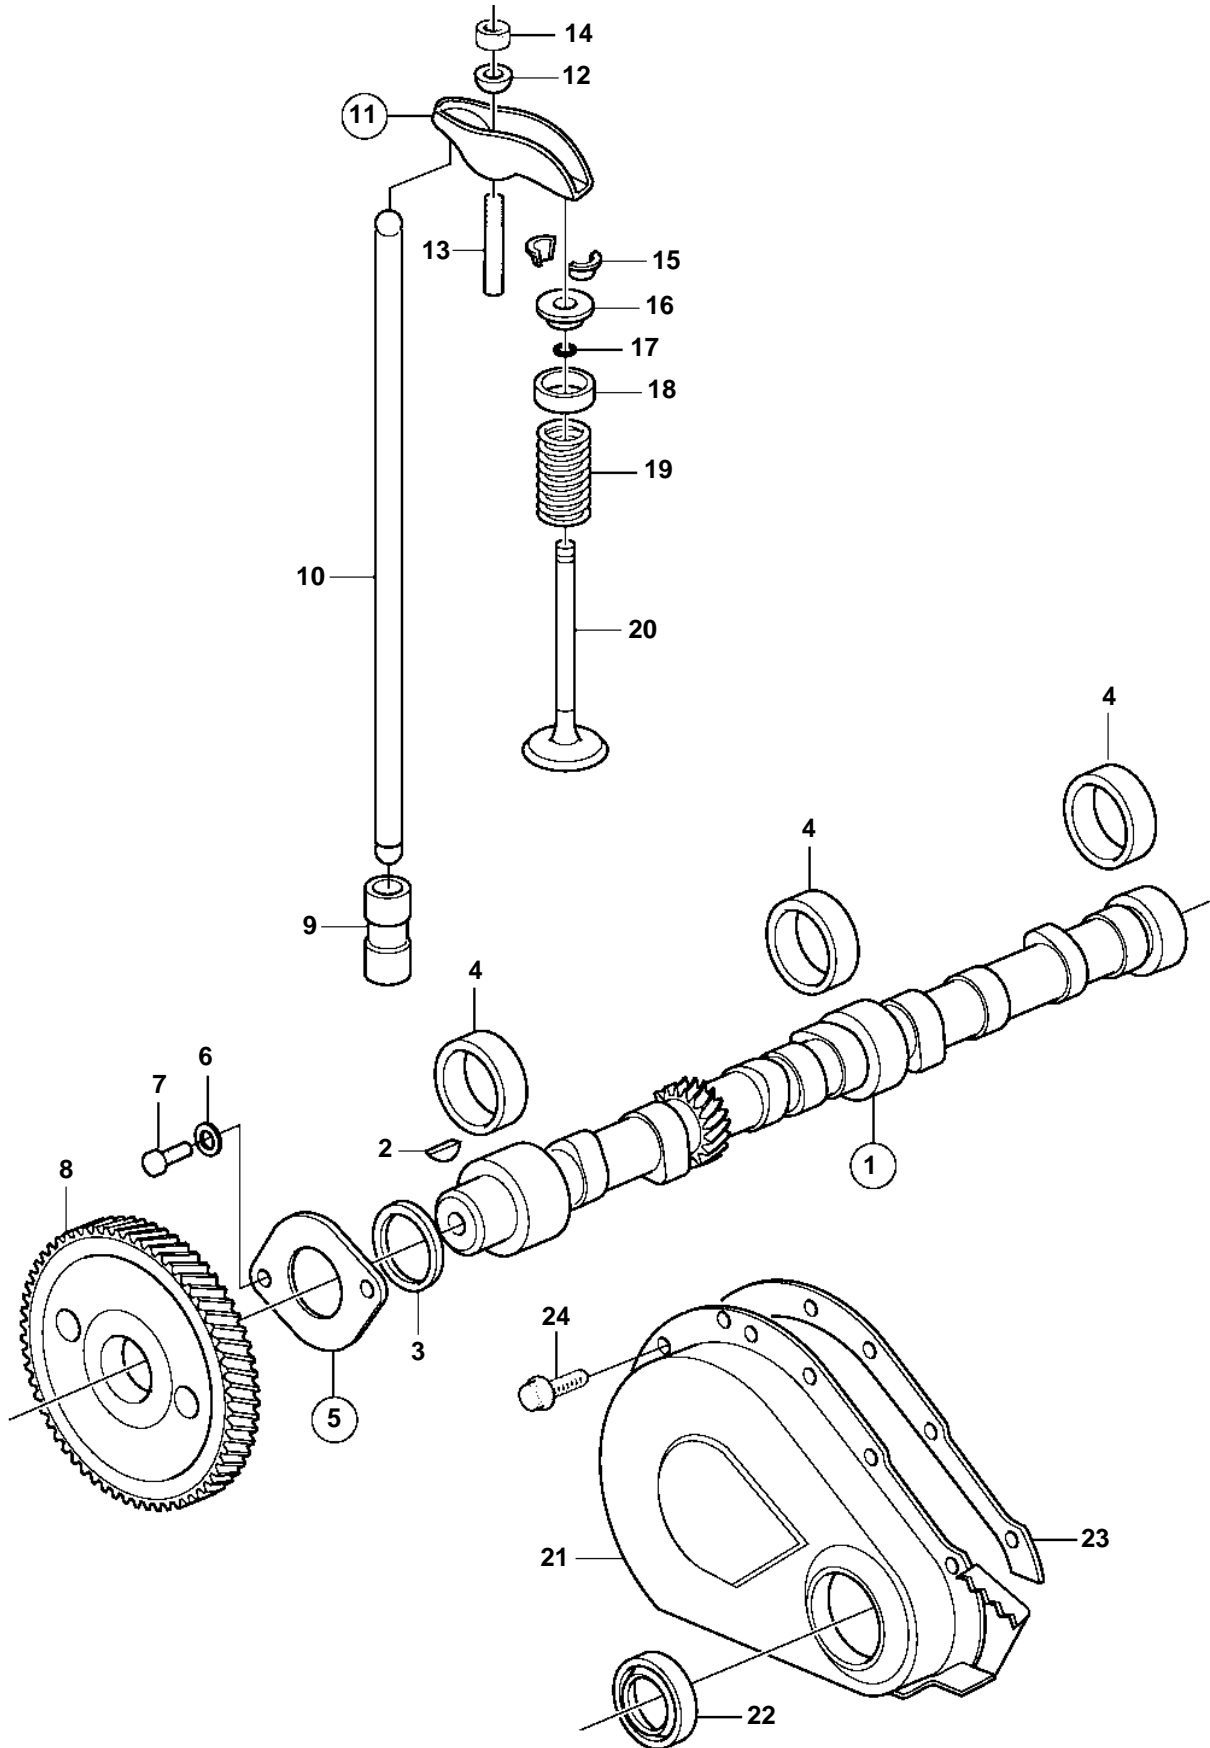

3.0GSMLKD, 3.0GSPLKD

3.0GSMLKD, 3.0GSPLKD

REF	PART NO.	QTY	DESCRIPTION	NOTES
1	3854262	1	Camshaft	
2	3852663	1	• Woodruff key	
3		1	• Ring, spacer	not sold separately
4	3852829	3	Bearing	
5	3853136	1	Bearing	Also includes #3
6	3852182	2	Washer	
7	3856134	2	Bolt	
8	3852452	1	Gear	
9	3853954	8	Valve tappet	
10	3853137	8	Push rod	
11	3853139	8	Arm	
12		8	• Ball	not sold separately
13	3853146	8	Stud	O.S=.003" (0.076mm)
		8	Stud	O.S=.013" (0.330mm)
14	3853141	8	Nut	
15	3855823	16	Valve cotter	
16	3853129	8	Valve spring washer	
17	3854956	8	Sealing	
18	3853145	8	Shield	
19	3853130	8	Spring	
20	3852451	4	Valve	Standard
		4	Valve	O.S=0.015"
		4	Valve	O.S=0.030"
	3853127	4	Valve	Standard
		4	Valve	O.S=0.030"
21	3853135	1	Timing gear casing	
22	3853341	1	• Sealing	
23	3852691	1	Gasket	
24	3852441	8	Screw	