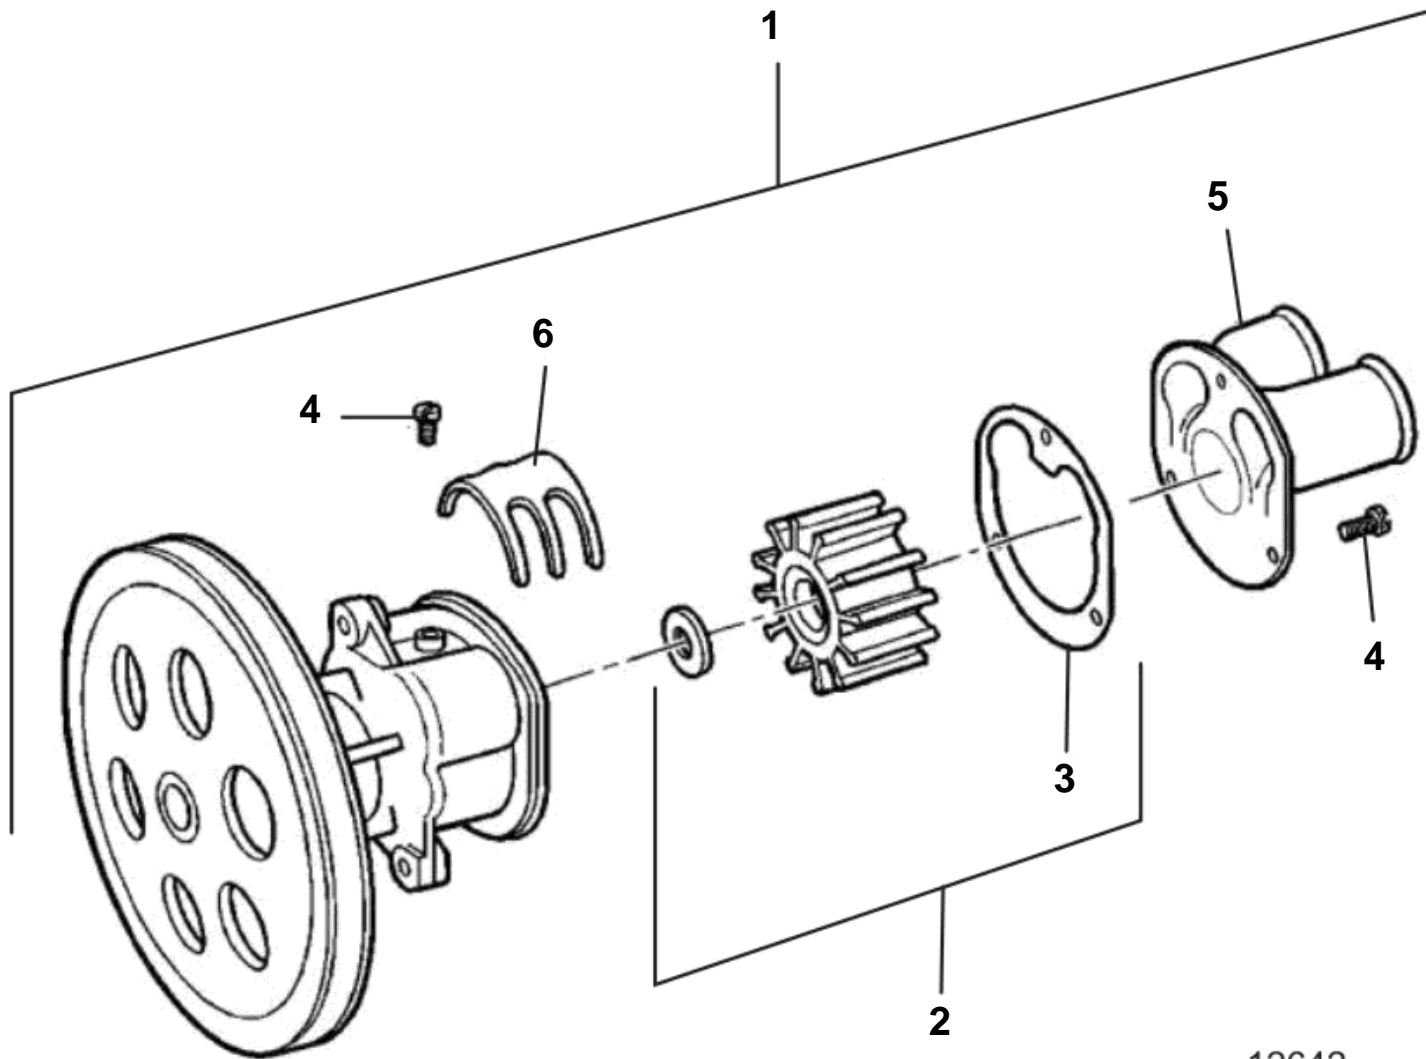

3.0GSMLKD, 3.0GSPLKD

12642

3.0GSMLKD, 3.0GSPLKD

REF	PART NO.	QTY	DESCRIPTION	SEE SEC.	NOTES
1	3851982	1	Sea water pump		
2	3856039	1	<ul style="list-style-type: none"> • Impeller kit • Bulletin P-26-6-2 	P-26-6-2-EN	Impeller kits, Gas, to 2005
3	3855782	1	• • Gasket, Plate to body		
4	841693	4	• Screw, Body to housing		
5	3851697	1	• End cover		
6	3851698	1	• Cam, Impeller		