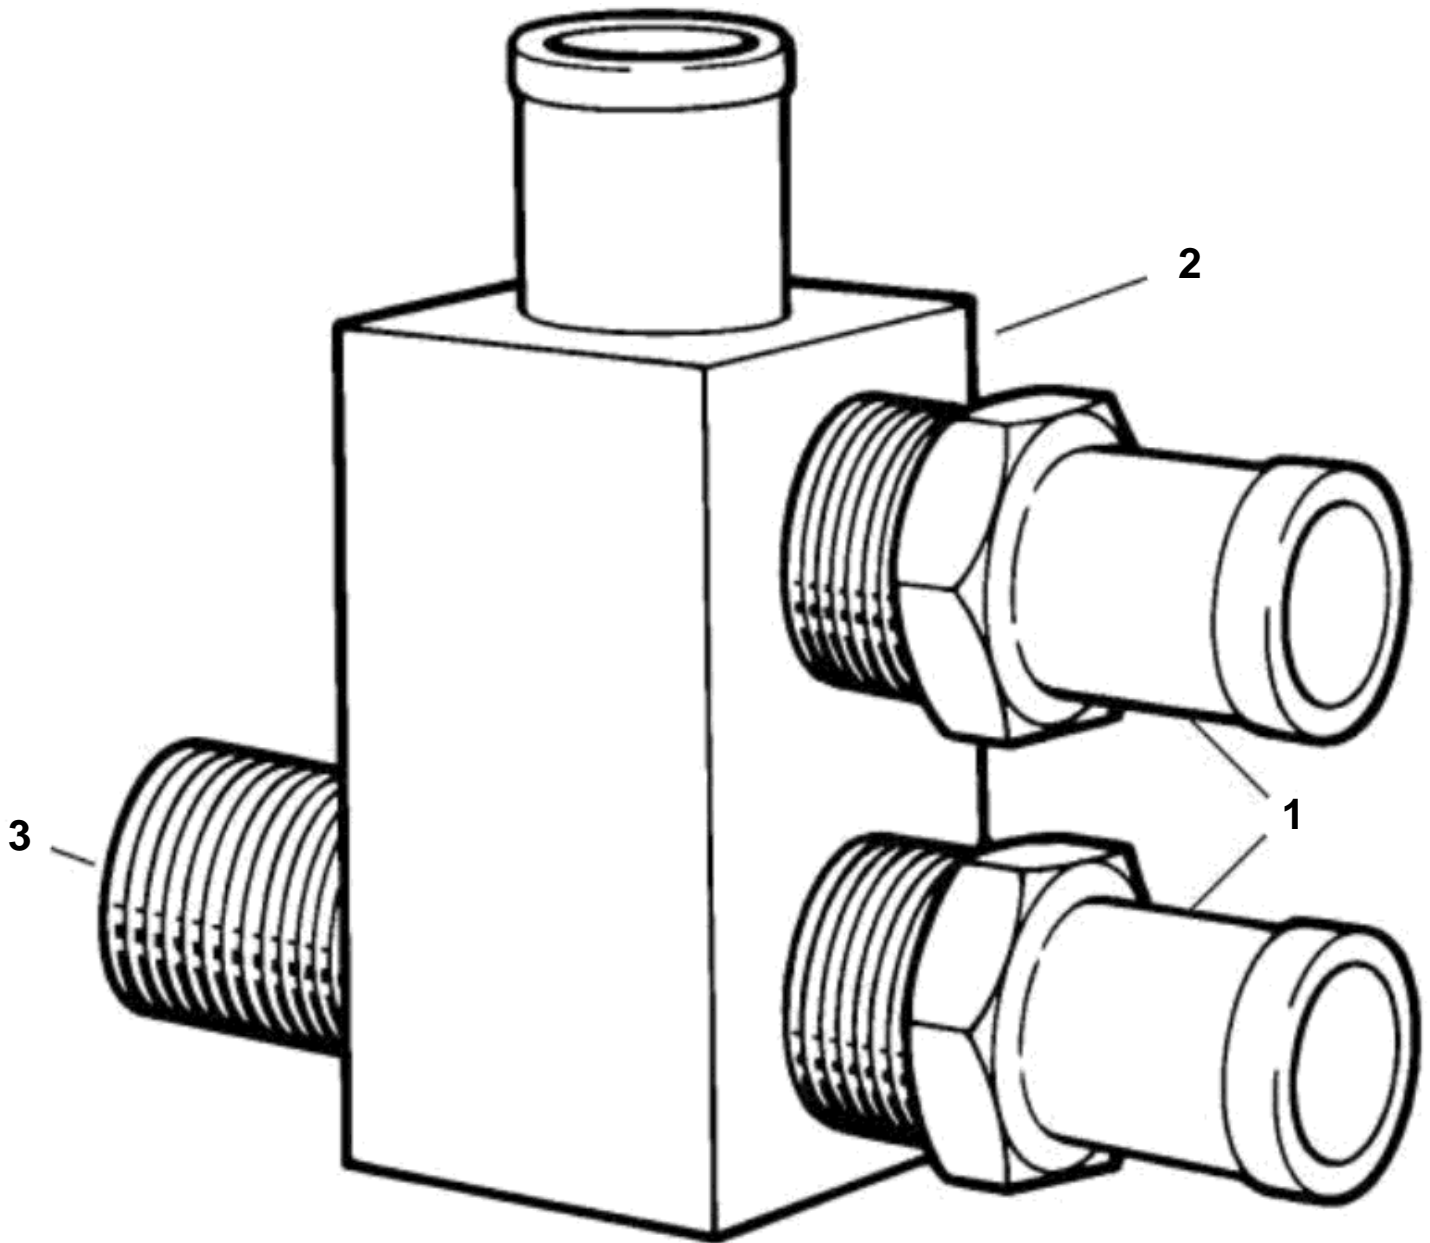

3.0GSMLKD, 3.0GSPLKD

12774

3.0GSMLKD, 3.0GSPLKD

REF	PART NO.	QTY	DESCRIPTION
1		1	Hot water output kit, 3.0 Liter
		2	· Nipple
2	3855789	1	· Connection block
3	3855790	1	· Nipple, ½ inch