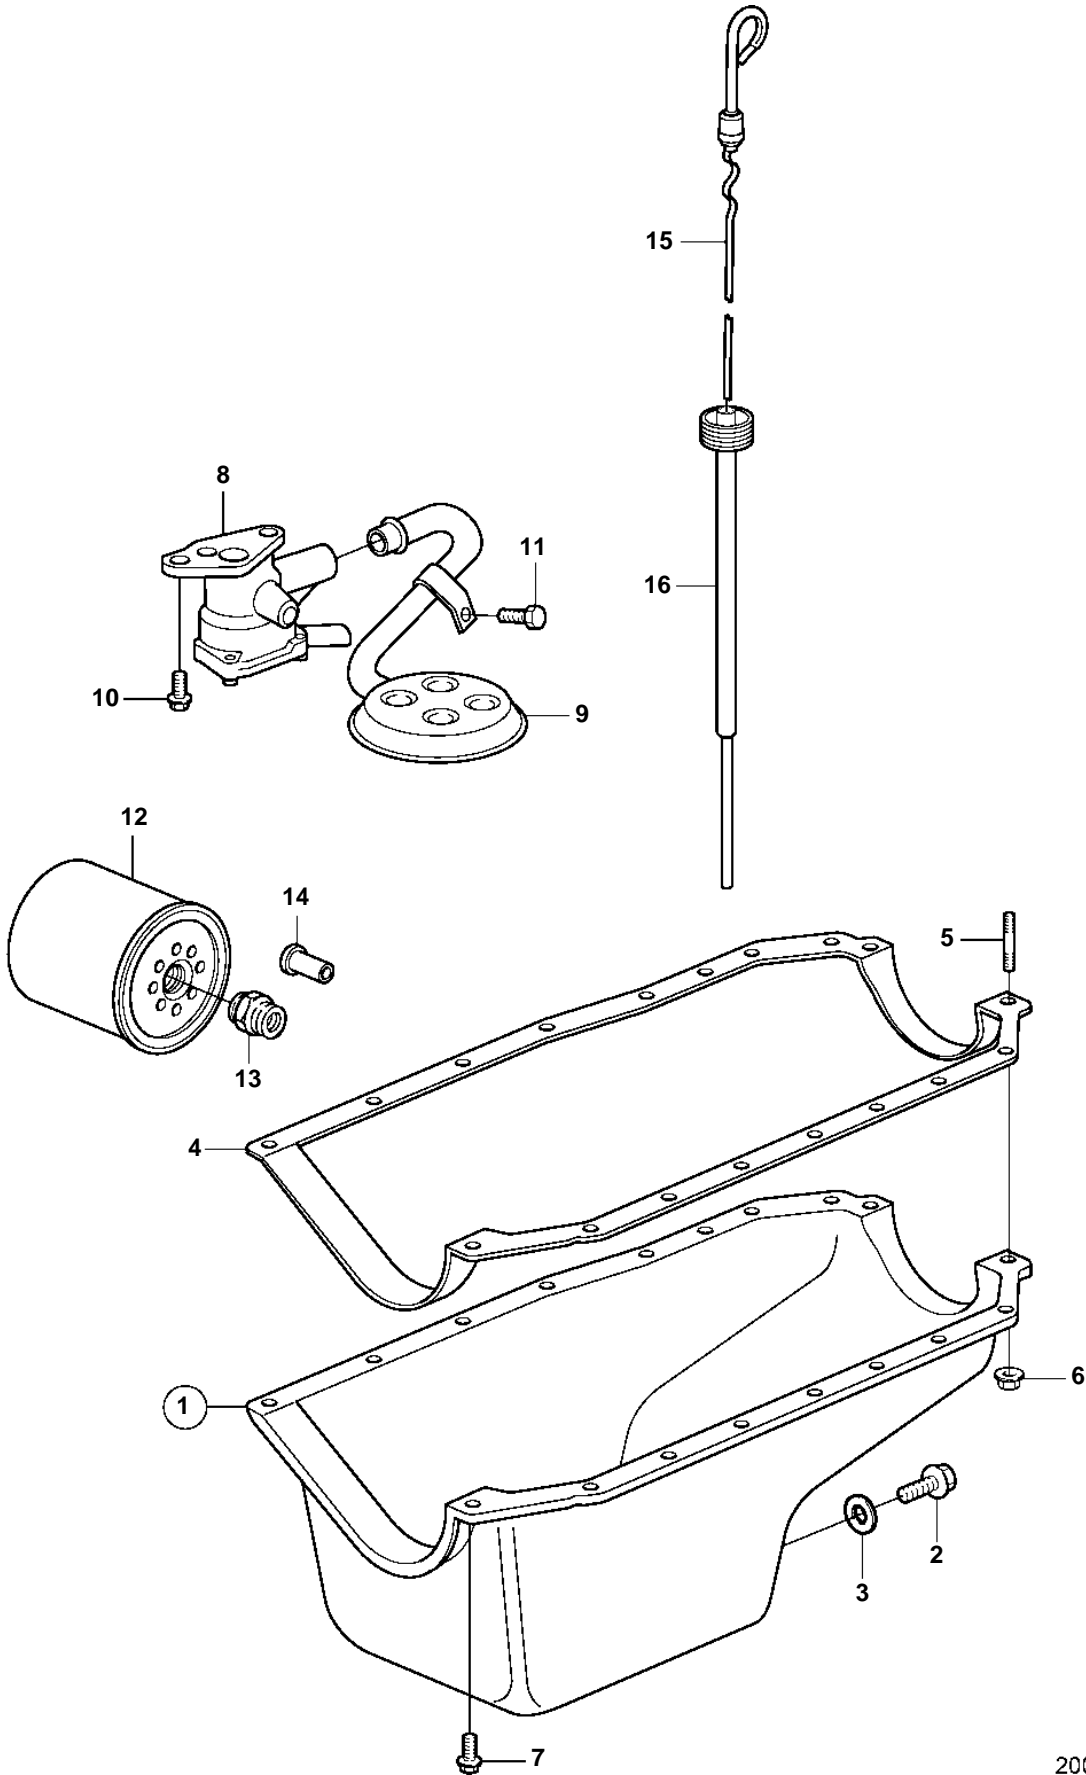

## 3.0GSMEFS, 3.0GSPEFS

REF	PART NO.	QTY	DESCRIPTION	SEE SEC.	NOTES
1	3857863	1	Oil pan		
2	841215	1	• Plug		
3	3851981	1	• Sealing washer		
4	3853343	1	Gasket		
5	3853202	2	Stud		
6	3853168	2	Nut		
7	3853171	2	Screw		5/16"-18
	3856134	14	Screw		1/4"-20
8	3853843	1	Oil pump		
9	3857865	1	Oil pump screen		
10	3853173	2	Screw		
11	3853219	1	Screw		
12	835440	1	Oil filter		
			• Bulletin P-21-7-1	P-21-7-1-EN	Oil Filters, GM gas engines
13	3852097	1	Connector		
14	3855996	1	Oil valve		
15	3850472	1	Oil dipstick		
16	3857268	1	Tube		