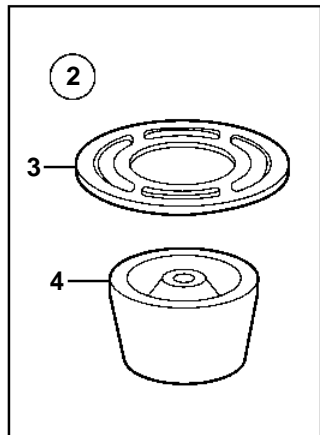

3.0GSMBY, 3.0GSPBY

3.0GSMBY, 3.0GSPBY

REF	PART NO.	QTY	DESCRIPTION	NOTES
1	3854858	1	Pump	
2	3855104	1	· Fuel filter	
3		1	· · Seal	not sold separately
4		1	· · Filter	not sold separately
5	3853397	2	Screw	
6	3854865	1	Gasket	
7	3852453	1	Fitting	
8	3857174	1	Fuel pipe	
9		1	Clamp	
10	3854242	1	Hose	L=39"
11	948211	1	Cable tie	
12	3852489	1	Adapter	