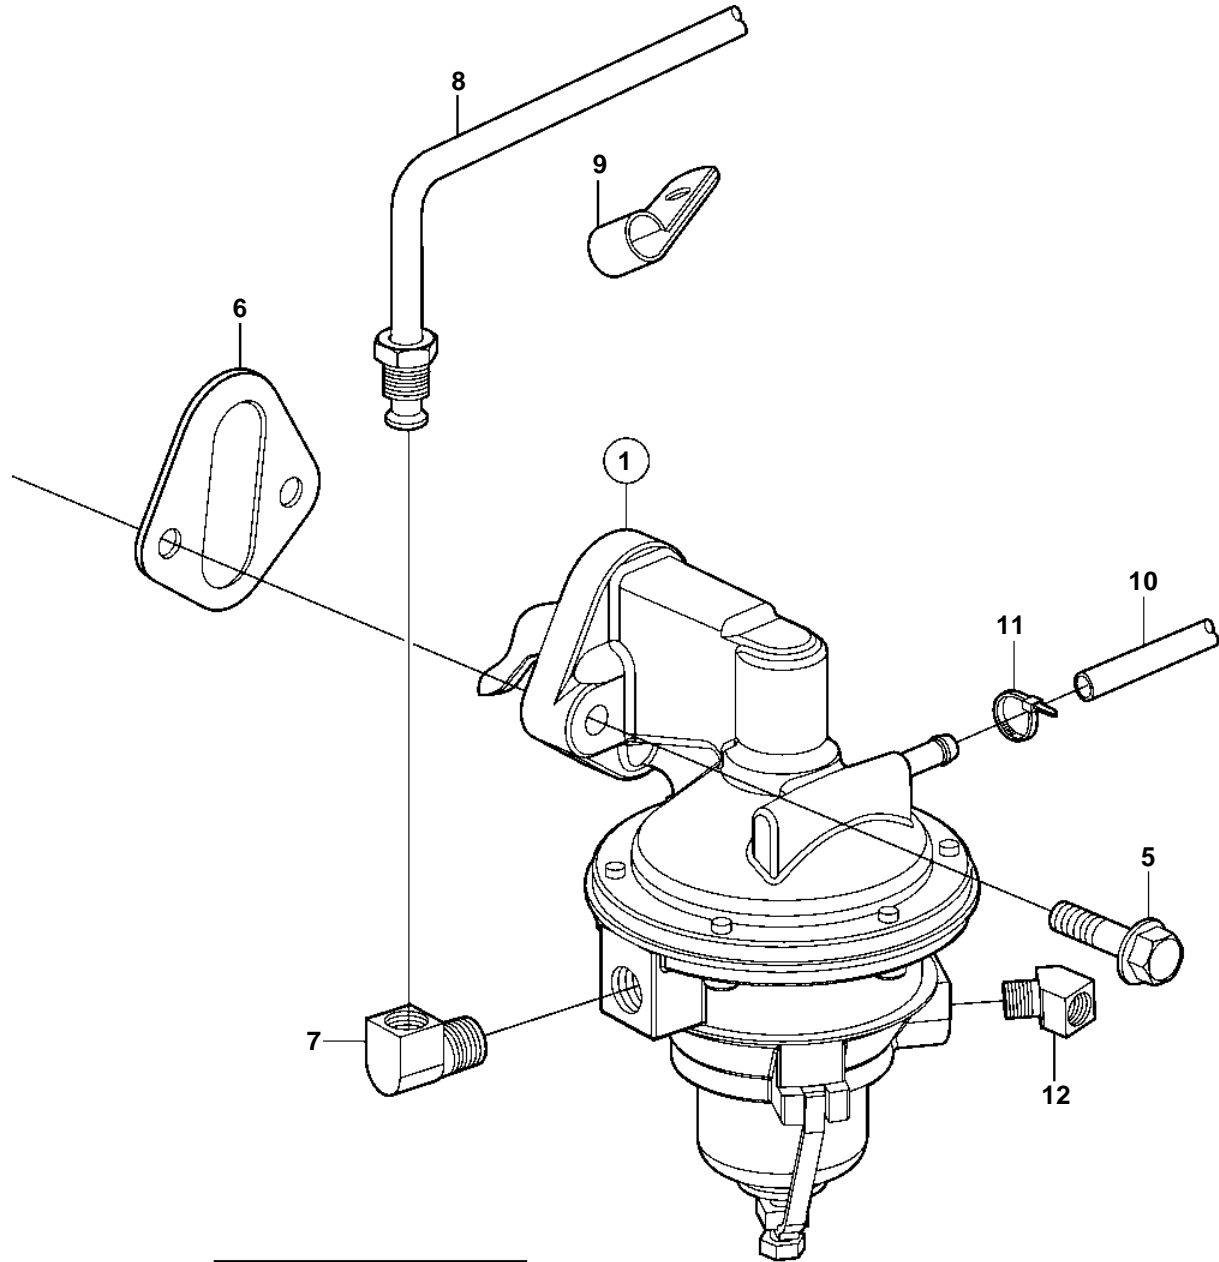

3.0GSMBY, 3.0GSPBY

3.0GSMBY, 3.0GSPBY

REF	PART NO.	QTY	DESCRIPTION	NOTES
1	3854858	1	Pump	
2	3855104	1	· Fuel filter	
3		1	· · Seal	not sold separately
4		1	· · Filter	not sold separately
5	3853397	2	Screw	
6	3854865	1	Gasket	
7	3852453	1	Fitting	
8	3857174	1	Fuel pipe	
9		1	Clamp	
10	3854242	1	Hose	L=39"
11	948211	1	Cable tie	
12	3852489	1	Adapter	