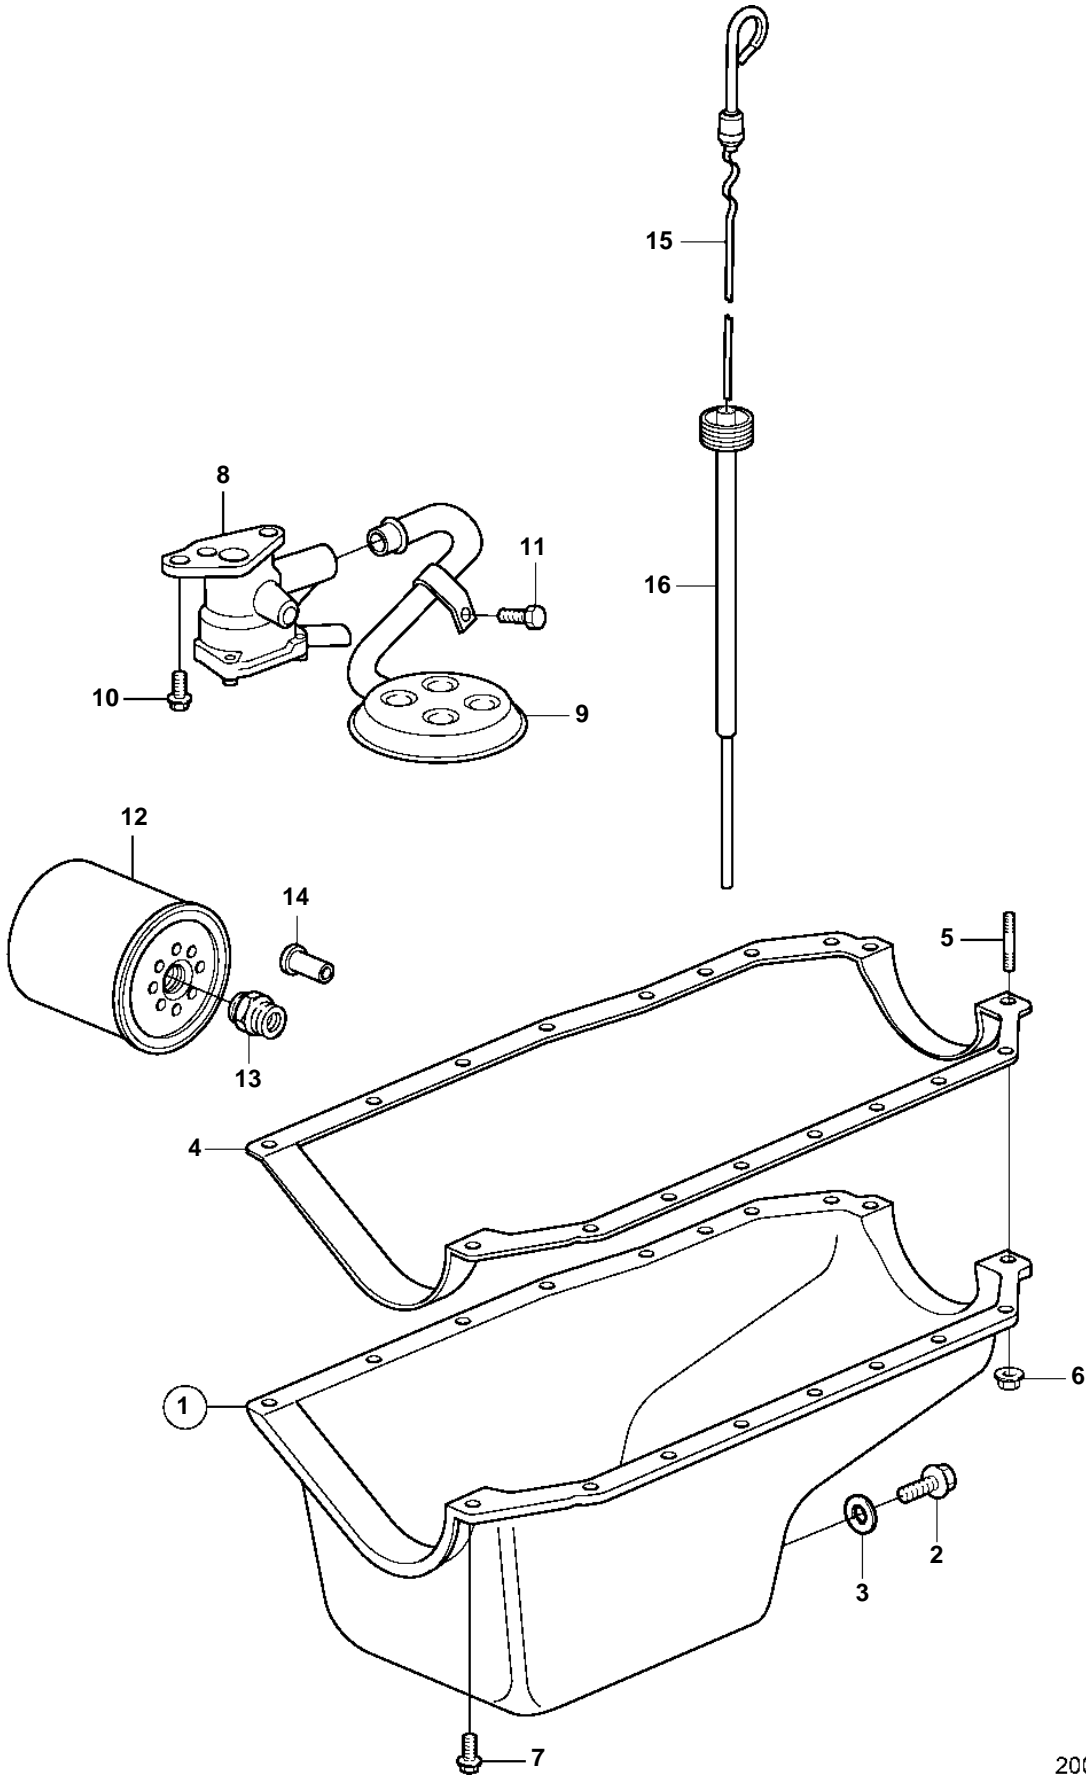

3.0GSMBY, 3.0GSPBY

3.0GSMBY, 3.0GSPBY

REF	PART NO.	QTY	DESCRIPTION	SEE SEC.	NOTES
1	3857863	1	Sump		
2	841215	1	· Plug		
3	3851981	1	· Washer		
4	3853343	1	Gasket		
5	3853202	2	Stud		
6	3853168	2	Nut		
7	3853171	2	Screw		5/16"-18
	3856134	14	Bolt		1/4"-20
8	3853843	1	Oil pump		
9	3857865	1	Oil strainer		
10	3853173	2	Bolt		
11		1	Bolt		
12	835440	1	Oil filter		
			· Bulletin P-21-7-1	P-21-7-1-EN	Oil Filters, GM gas engines
13	3852097	1	Connector		
14	3855996	1	Valve		
15	3850472	1	Oil dipstick		
16	3857268	1	Pipe		