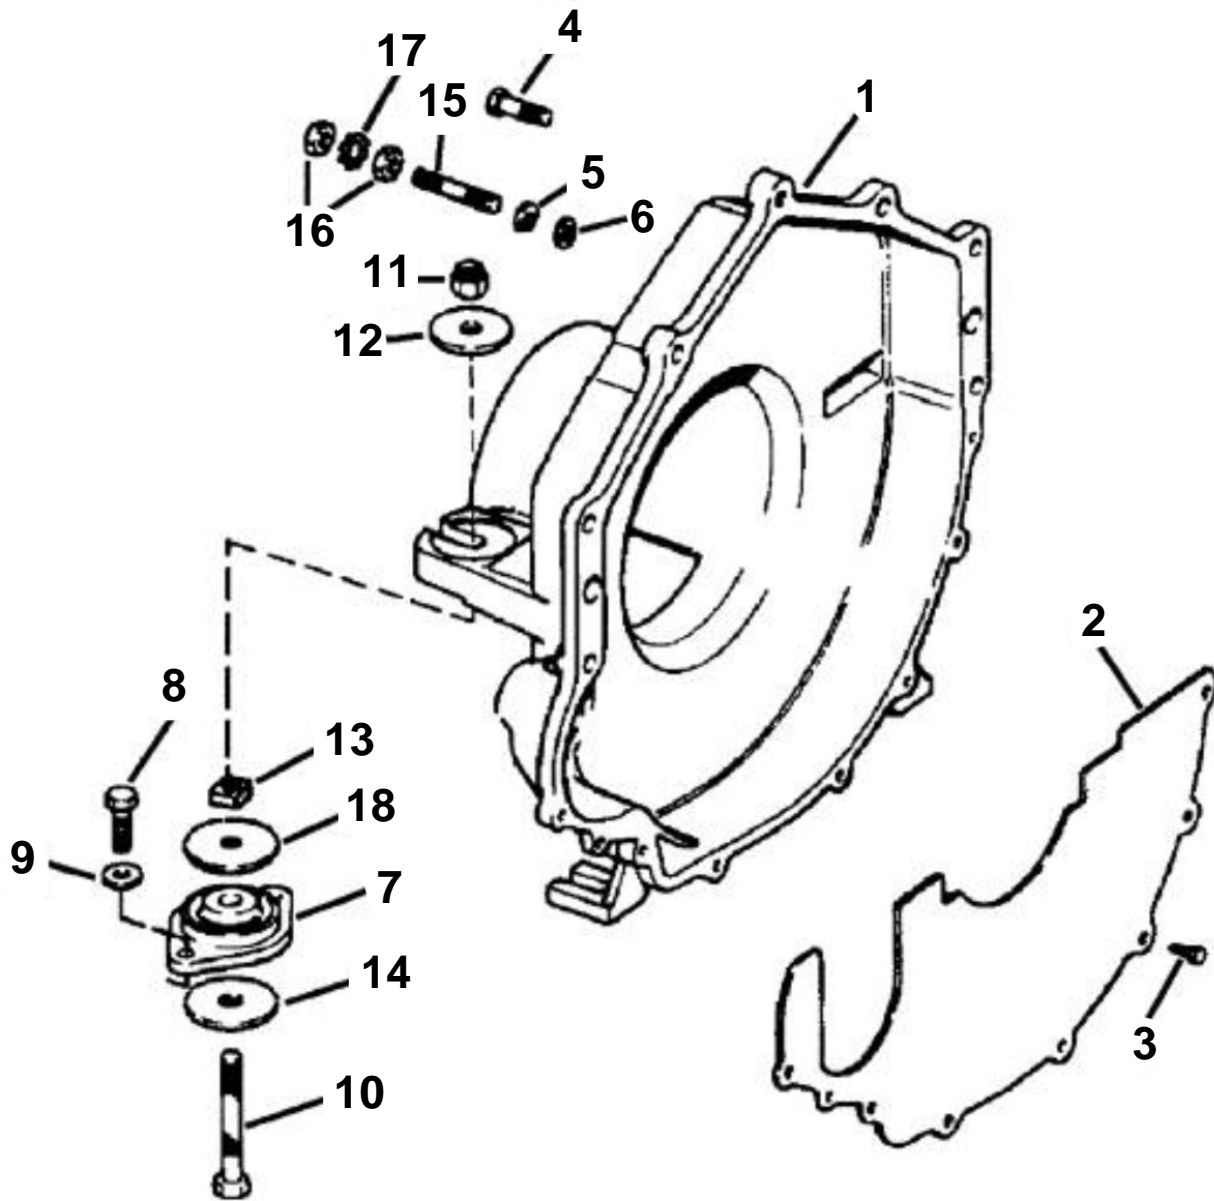

3.0GSMBY, 3.0GSPBY

12167

3.0GSMBY, 3.0GSPBY

REF	PART NO.	QTY	DESCRIPTION	NOTES
1	3853457	1	Housing	
2	3857344	1	Cover, Flywheel	
3	3852421	4	Screw, Flywheel cover to hsg	
4	3853326	4	Screw, Flywheel hsg to engine	
5	3852002	1	Spring washer, Ground stud, flywheel hsg	Starboard
6	3852058	1	Washer, Ground stud, flywheel hsg	
7	3853806	1	Rubber cushion	
8	959968	4	Hexagon screw, Rear mount to transom plate	
9	3852155	4	Washer, Rear mount to transom plate	
10	3850930	2	Hexagon screw, Rear mount	
11	3850929	2	Lock nut, Rear mount	
12	3852540	2	Washer, Rear mount to flywheel hsg	
13	3852539	2	Square nut	
14	3852542	2	Washer	
15	3850571	1	Stud, Flywheel hsg to engine	Ground
16	3852065	2	Nut, Terminal to ground stud, flywheel hsg	
17	3852070	1	Washer, Ground stud, flywheel hsg	Starboard
18	3852622	2	Washer, Rear mount	