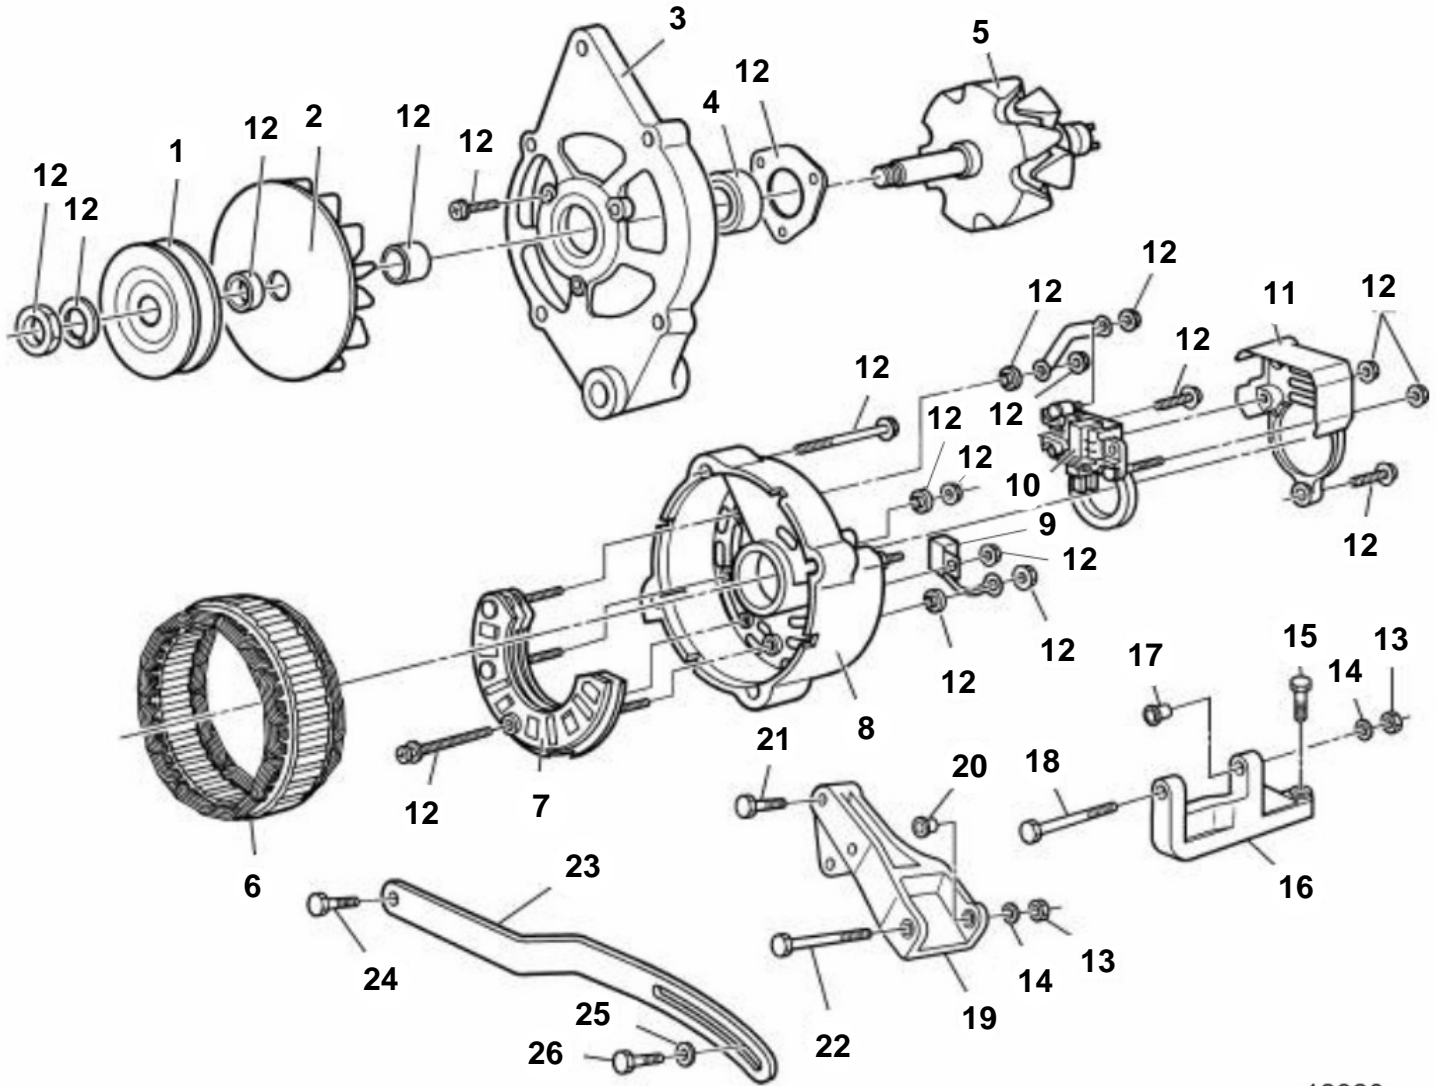

3.0GSMBY, 3.0GSPBY

12820

3.0GSMBY, 3.0GSPBY

REF	PART NO.	QTY	DESCRIPTION	NOTES
1	3857561	1	Alternator kit	
	3856600	1	· Alternator	
	3857058	1	· Adapter kit	
2	3857059	1	· Fan	
3	3857060	1	· Bracket	
4	3857061	1	· Bearing	
5		1	· Rotor	
6		1	· Stator	
7	3857065	1	· Adapter kit	
8	3857064	1	· Bracket	
9	3857066	1	· Adapter kit	
10	3857067	1	· Governor	
11	3857068	1	· Adapter kit	
12	3857245	1	· Screw kit	
13	3852051	1	Nut, Alternator to bracket	
14	3852058	1	Washer, Alternator to bracket	Rear
15	3853326	2	Screw, Alternator bracket mounting	Manual steering
16	3854068	1	Bracket, Alternator to engine block, port	Manual steering
17	3852969	1	· Bushing, Bracket alternator	Manual steering
18	3853388	1	Screw, Alternator to bracket	Manual steering
19	3854089	1	Bracket, Alternator mounting	Power steering
		1	· Bracket, Alternator	Power steering
20	3852740	1	· Bushing, Alternator bracket	Power steering
21	3853393	2	Screw, Alternator bracket to manifold	Power steering
22	3853367	1	Screw, Alternator to bracket	Power steering
23	3853410	1	Brace, Alternator to engine	Manual steering
	3853411	1	Brace, Alternator to thermostat hsg	Power steering
24	3852060	1	Screw, Alternator brace to water pump	Manual steering
	3853399	1	Screw, Alternator brace to therm. hsg	Power steering
25	3852054	1	Washer	
26	3853399	1	Screw, Alternator brace to alternator	