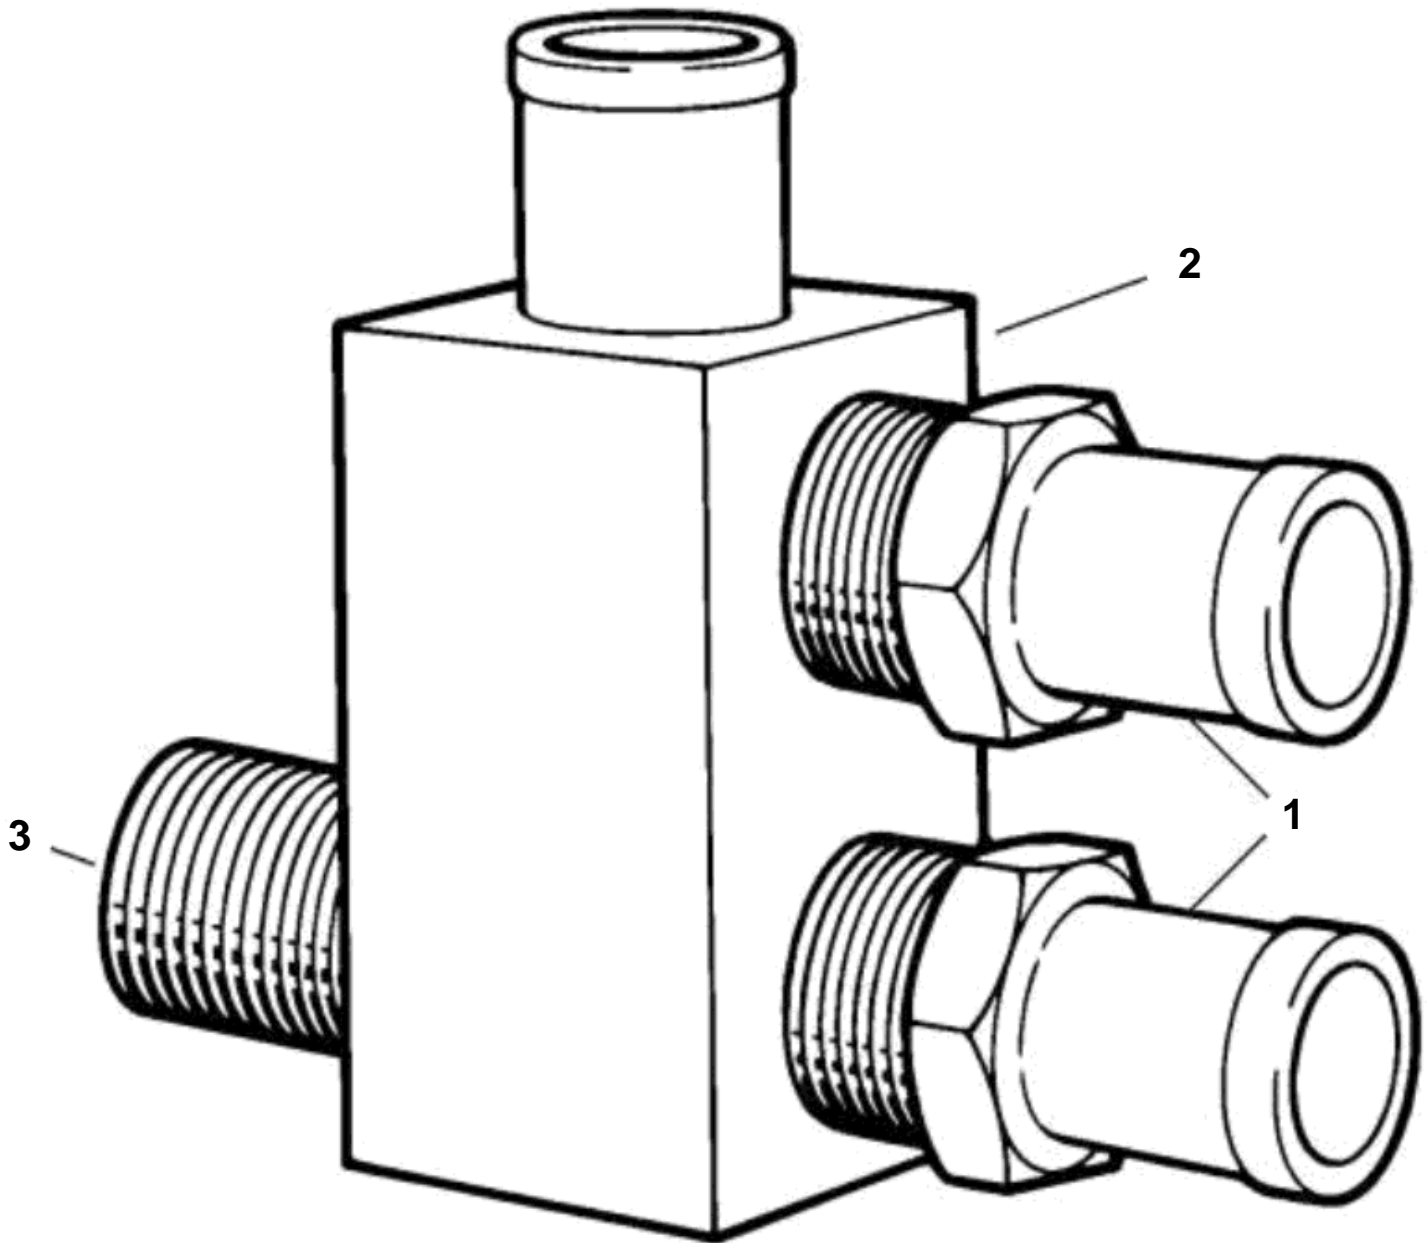

3.0GSMBY, 3.0GSPBY

12774

3.0GSMBY, 3.0GSPBY

REF	PART NO.	QTY	DESCRIPTION
1		1	Hot water output kit, 3.0 Liter
		2	· Nipple
2	3855789	1	· Connection block
3	3855790	1	· Nipple, ½ inch